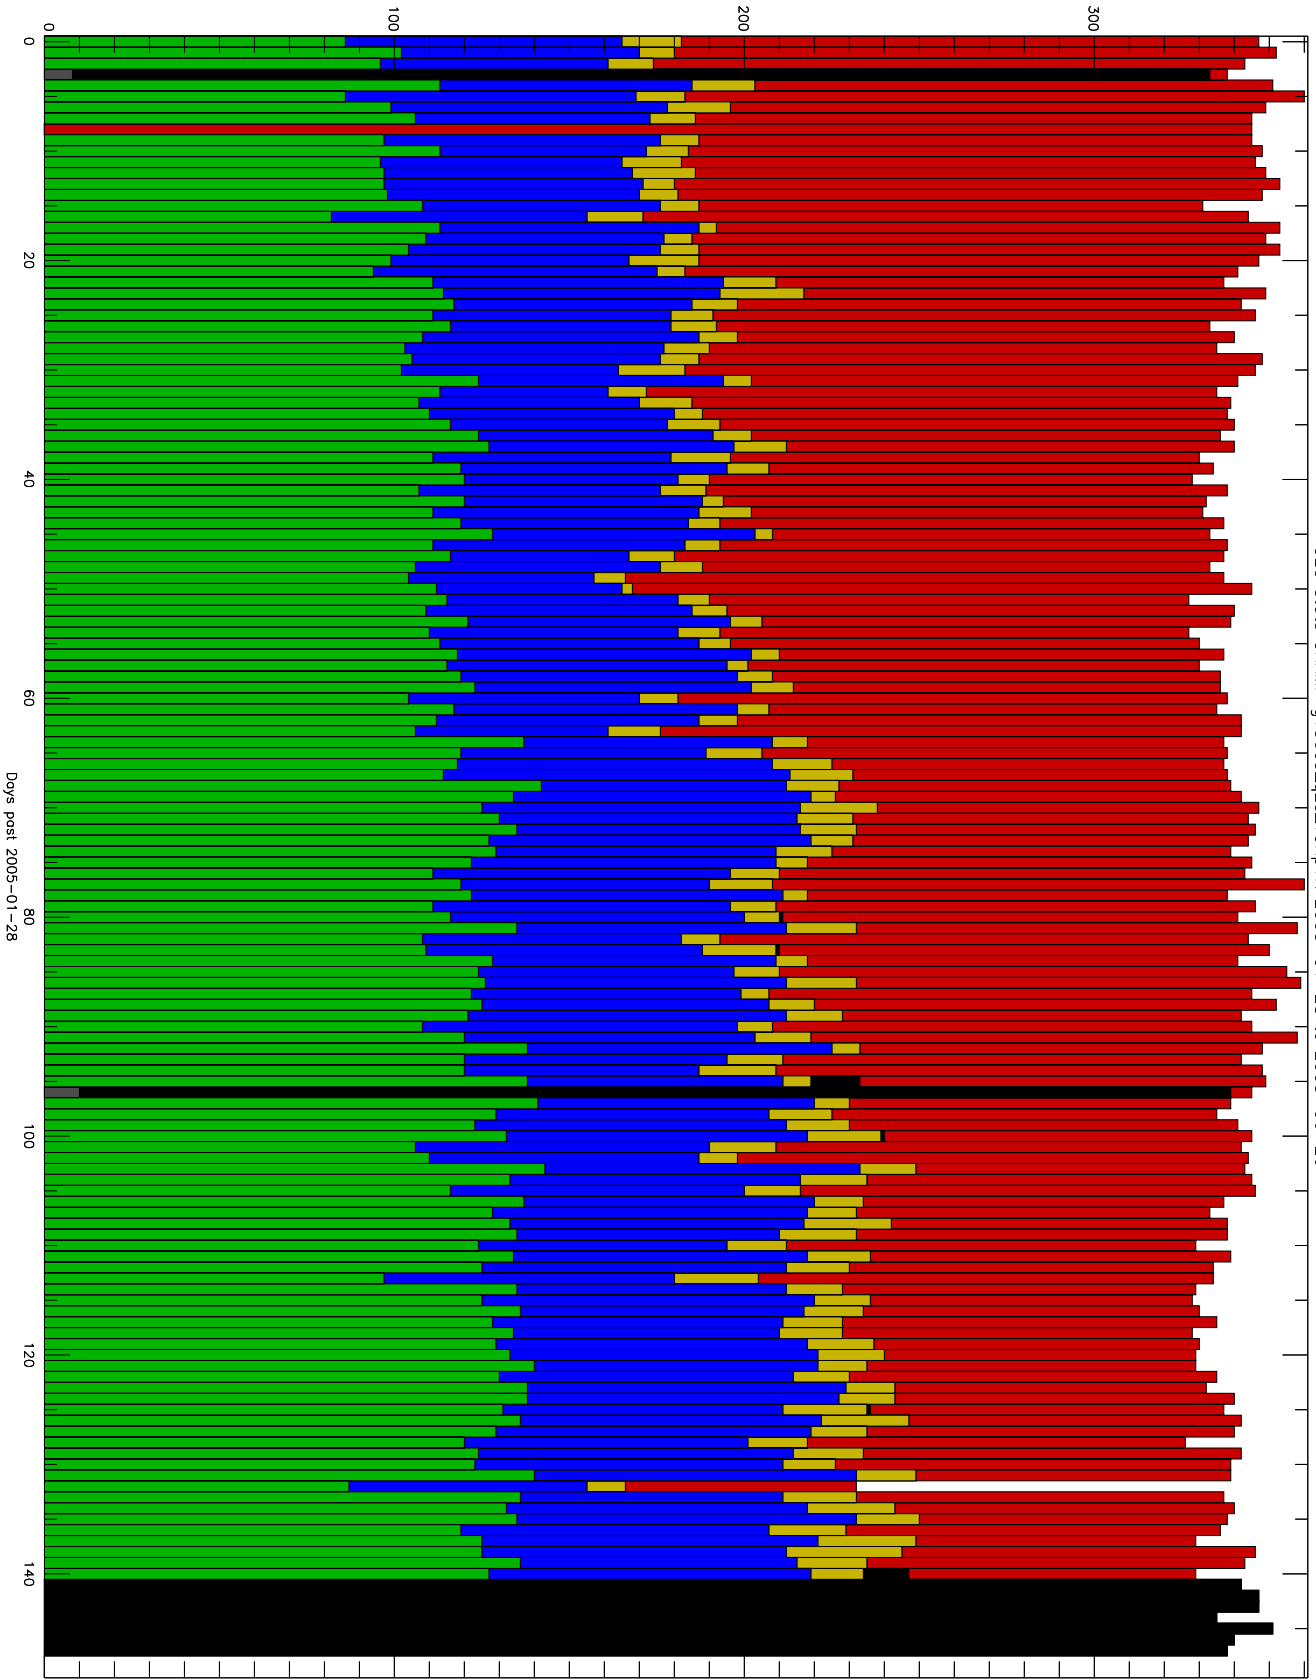

Number of occultations

GEO stats CHAMP g150c5-q2s-10kp1N 2005-01-28 to 2005-06-26

- CAL-F
- CAL-U
- RET-F
- RET-U
- OCL-F
- OCL-U
- OCL-P