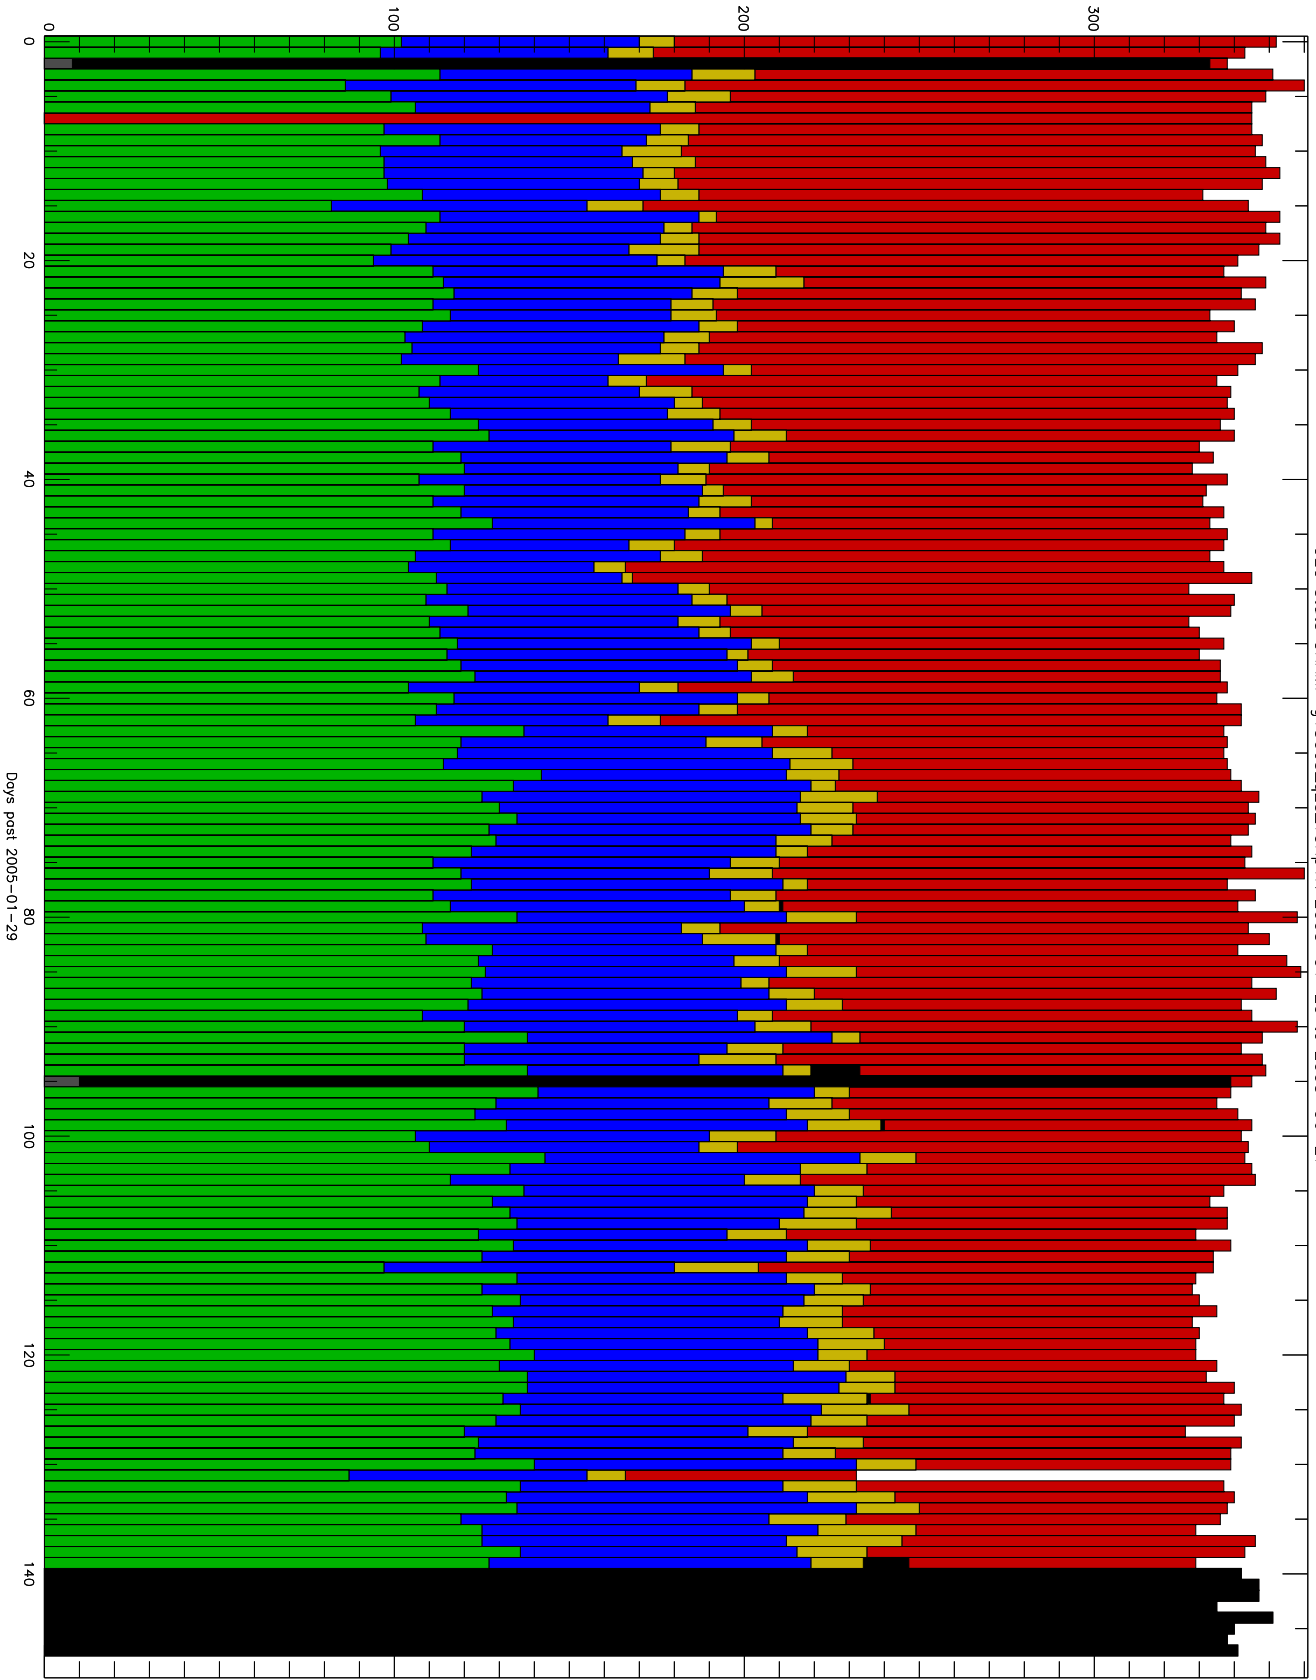

Number of occultations

GEO stats CHAMP g150c5-q2s_10kp1N 2005-01-29 to 2005-06-27

- CAL-F
- CAL-U
- RET-F
- RET-U
- OCL-F
- OCL-U
- OCL-P