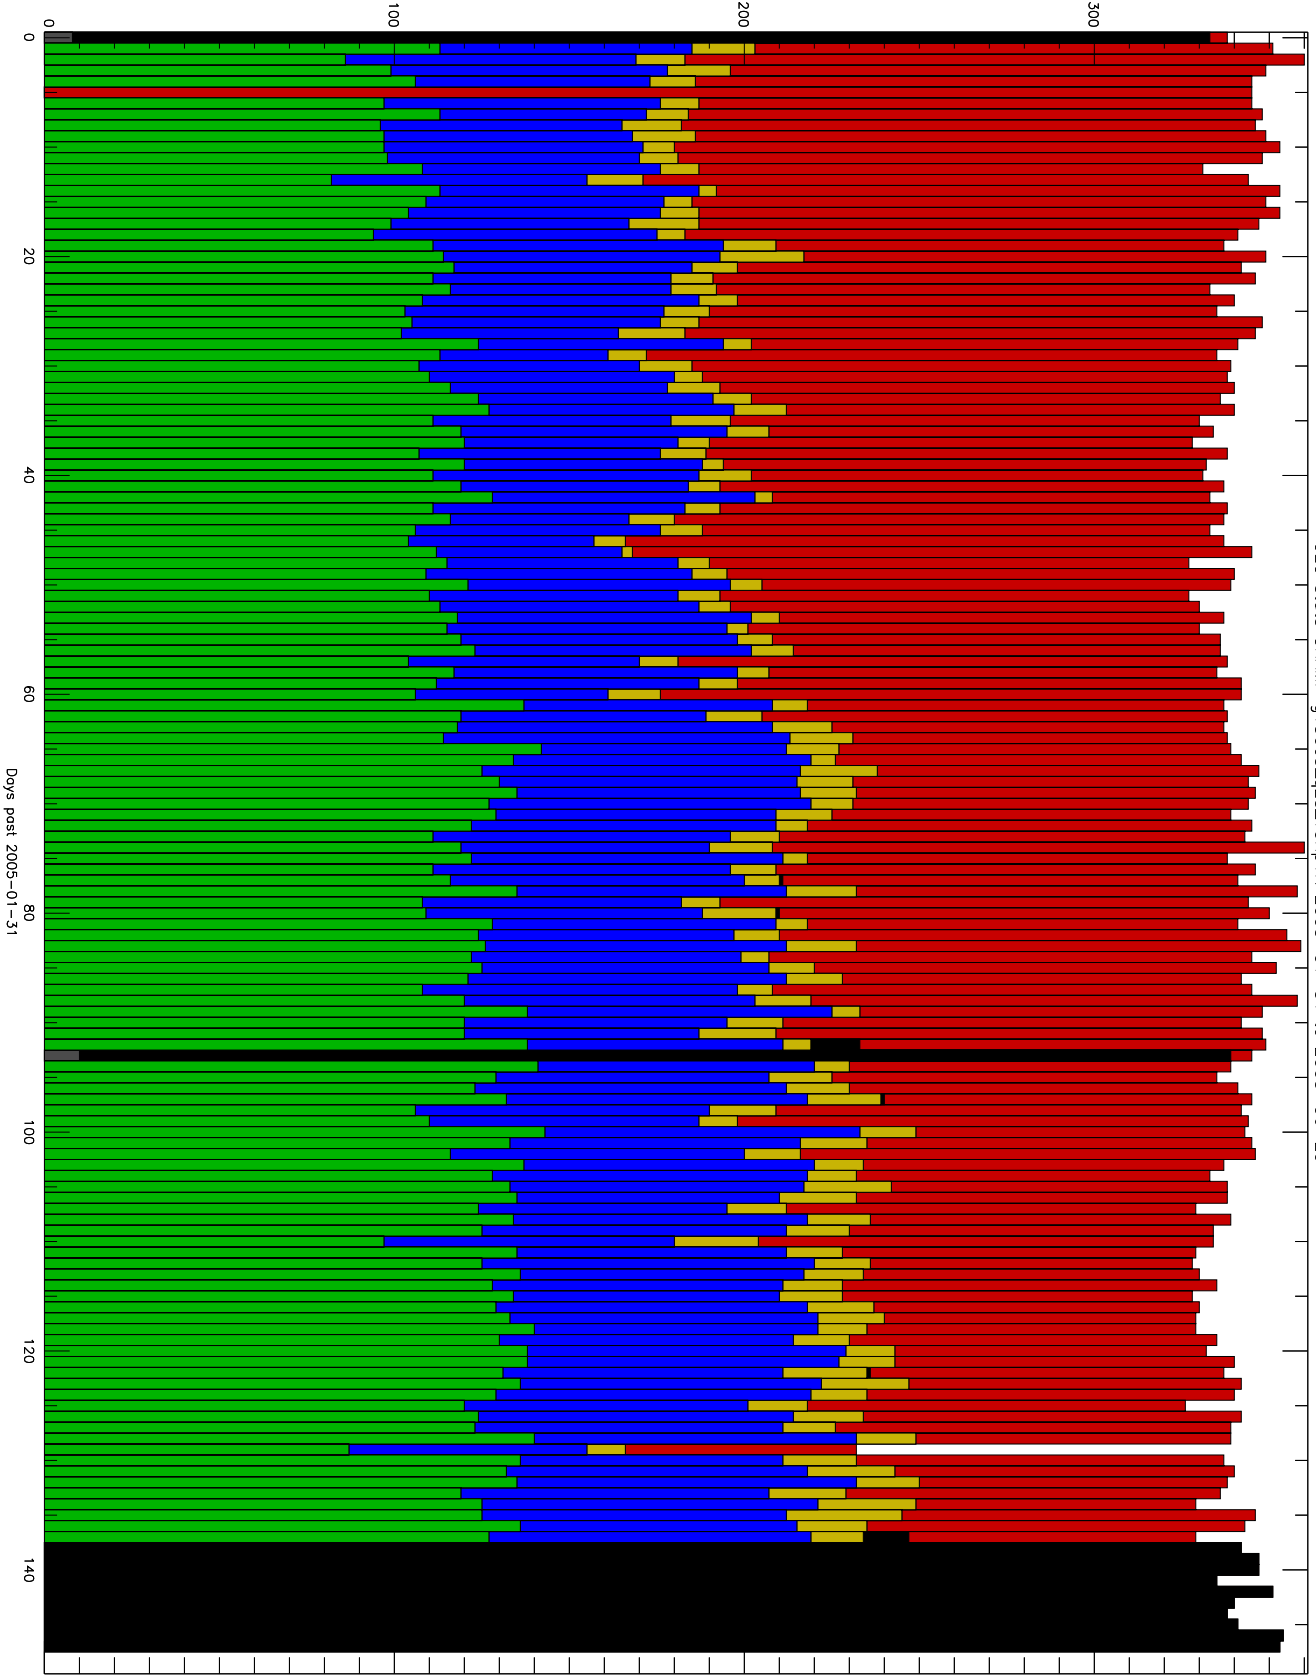

Number of occultations

GEO stats CHAMP g150c5-q2s_10Kp1N 2005-01-31 to 2005-06-29

- CAL-F
- RET-F
- RET-U
- OCL-F
- OCL-U
- OCL-P