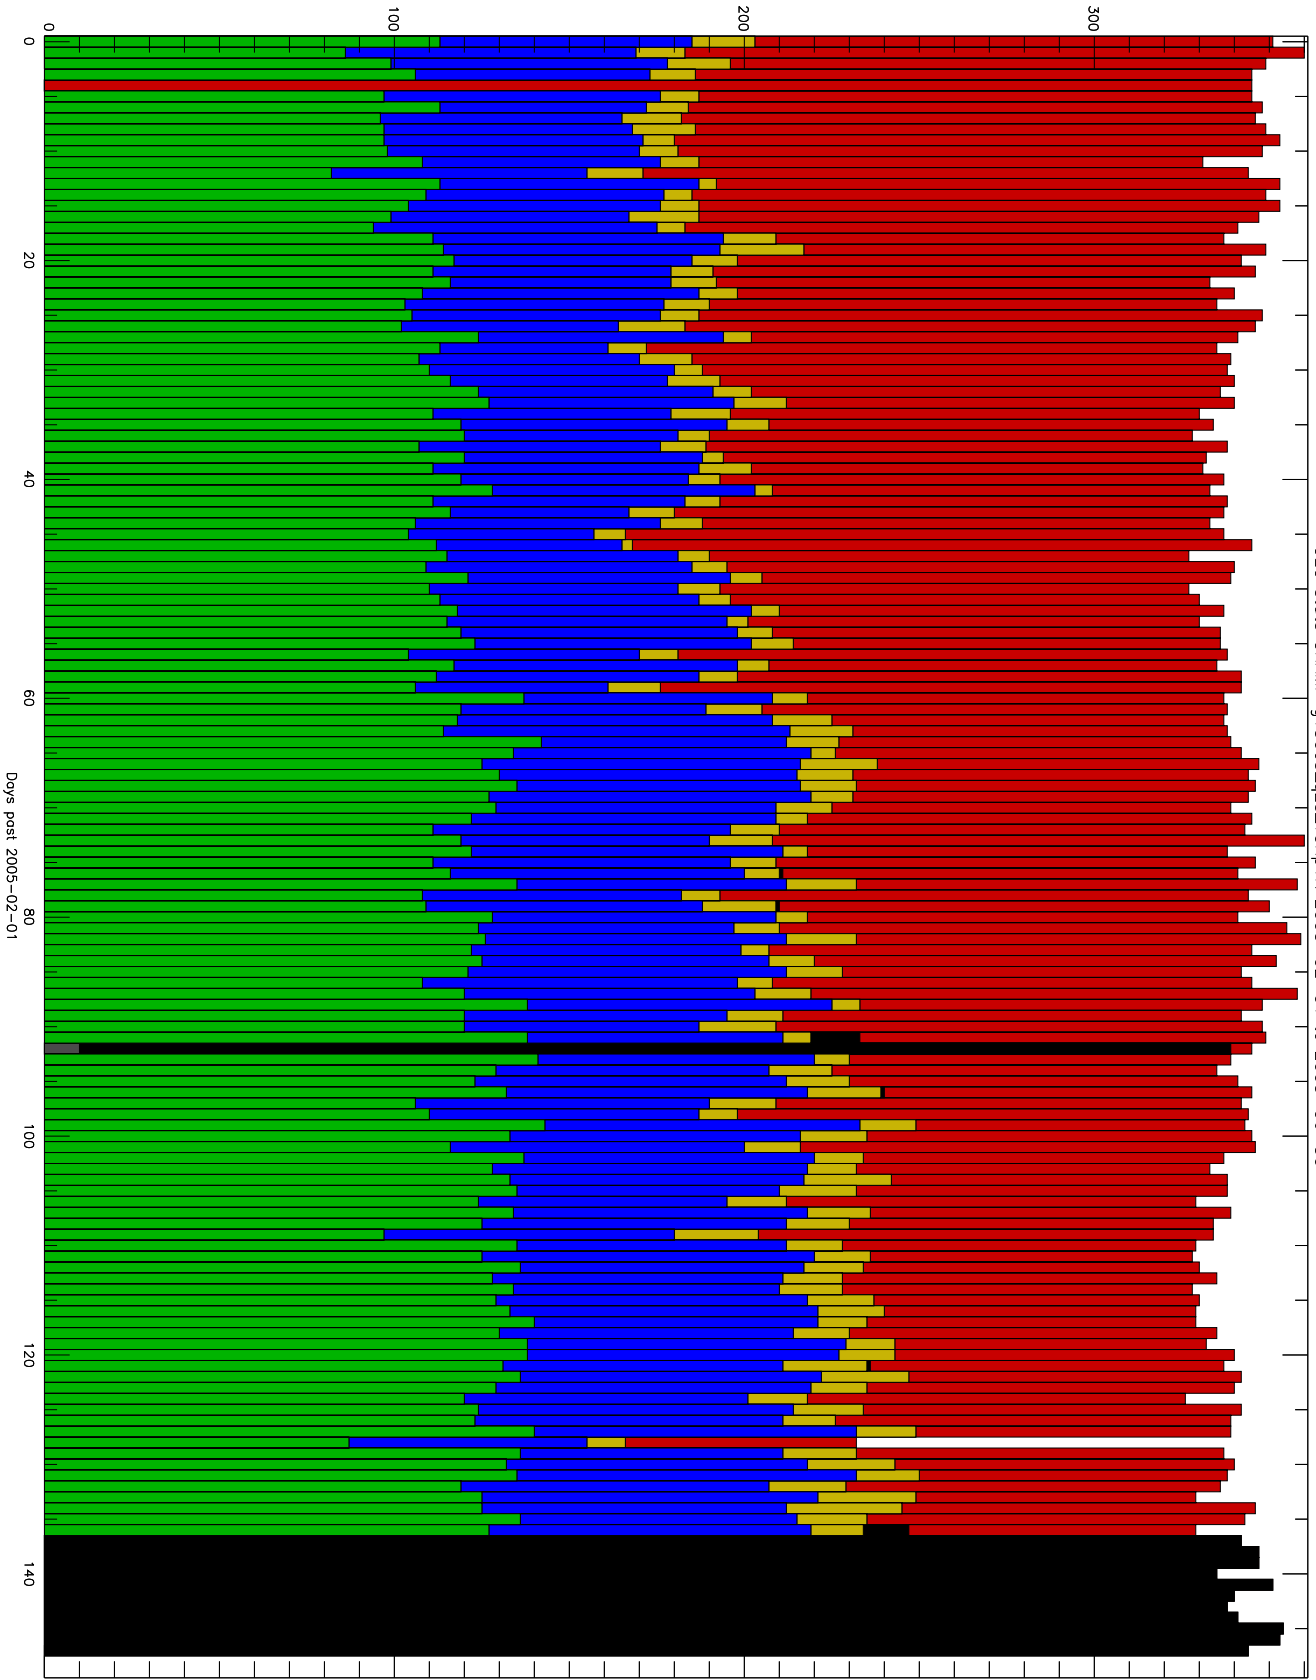

Number of occultations

GEO stats CHAMP g150c5-q2s_10Kp1N 2005-02-01 to 2005-06-30

- CAL-F
- RET-F
- RET-U
- OCL-F
- OCL-U
- OCL-P