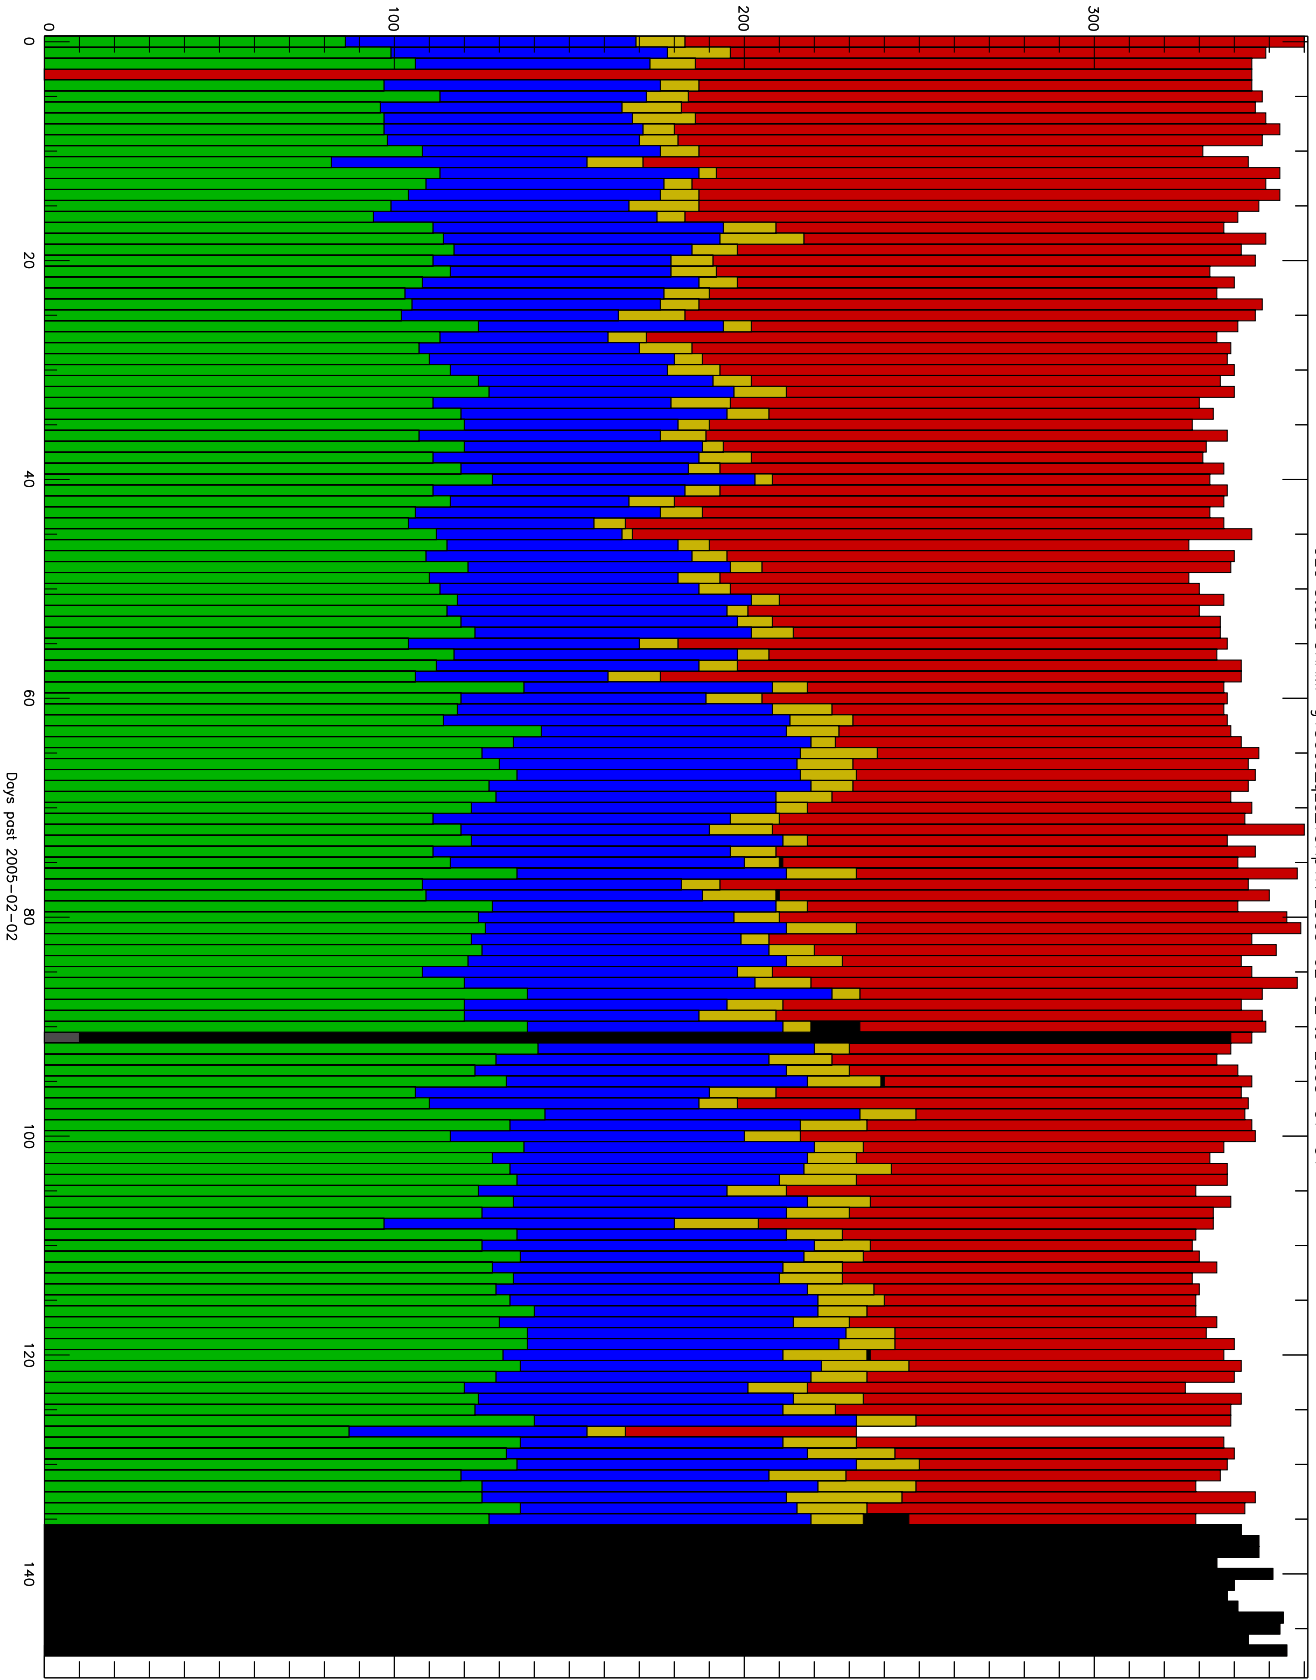

Number of occultations

GEO stats CHAMP g150c5-q2s_10Kp1N 2005-02-02 to 2005-07-01

- CAL-F
- CAL-U
- RET-F
- RET-U
- OCL-F
- OCL-U
- OCL-P