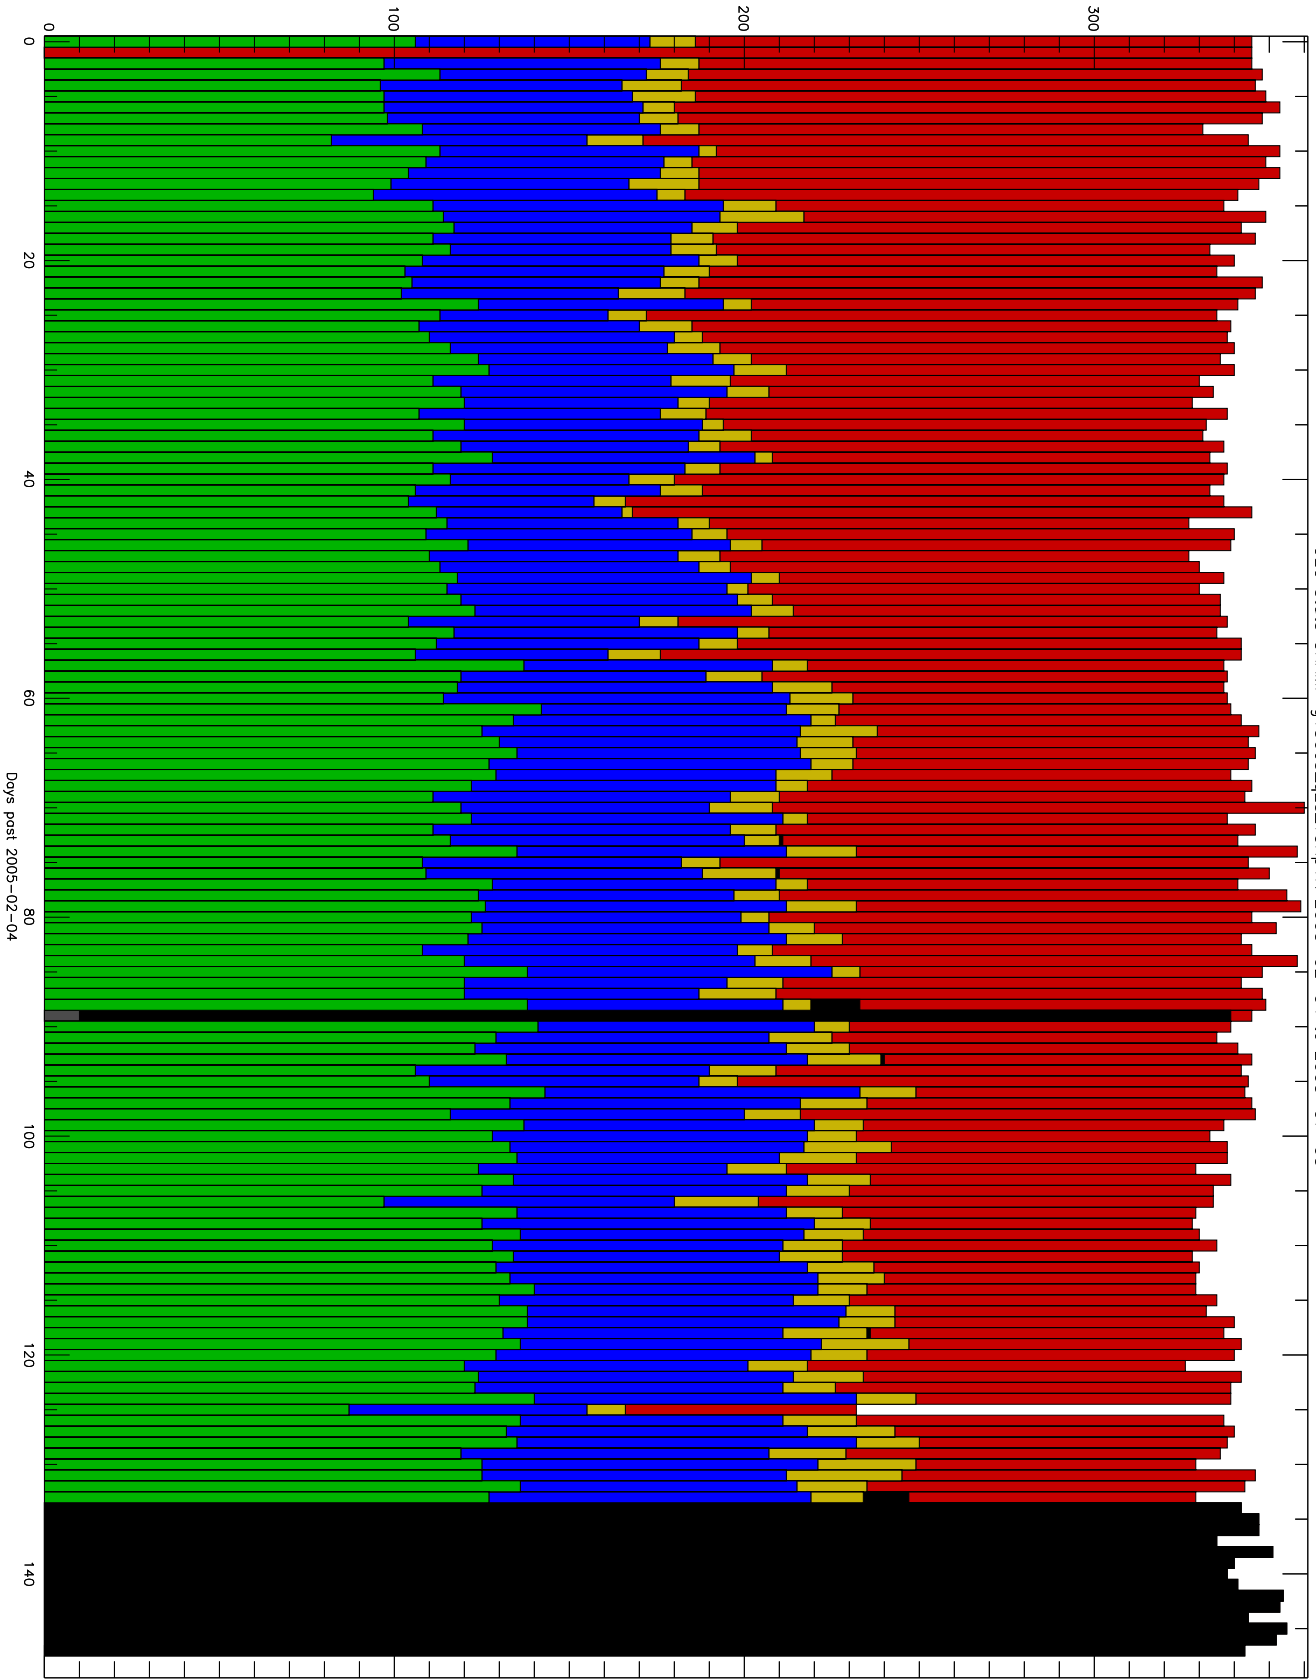

Number of occultations

GEO stats CHAMP g150c5-q2s-10kp1N 2005-02-04 to 2005-07-03

- CAL-F
- CAL-U
- RET-F
- RET-U
- OCL-F
- OCL-U
- OCL-P