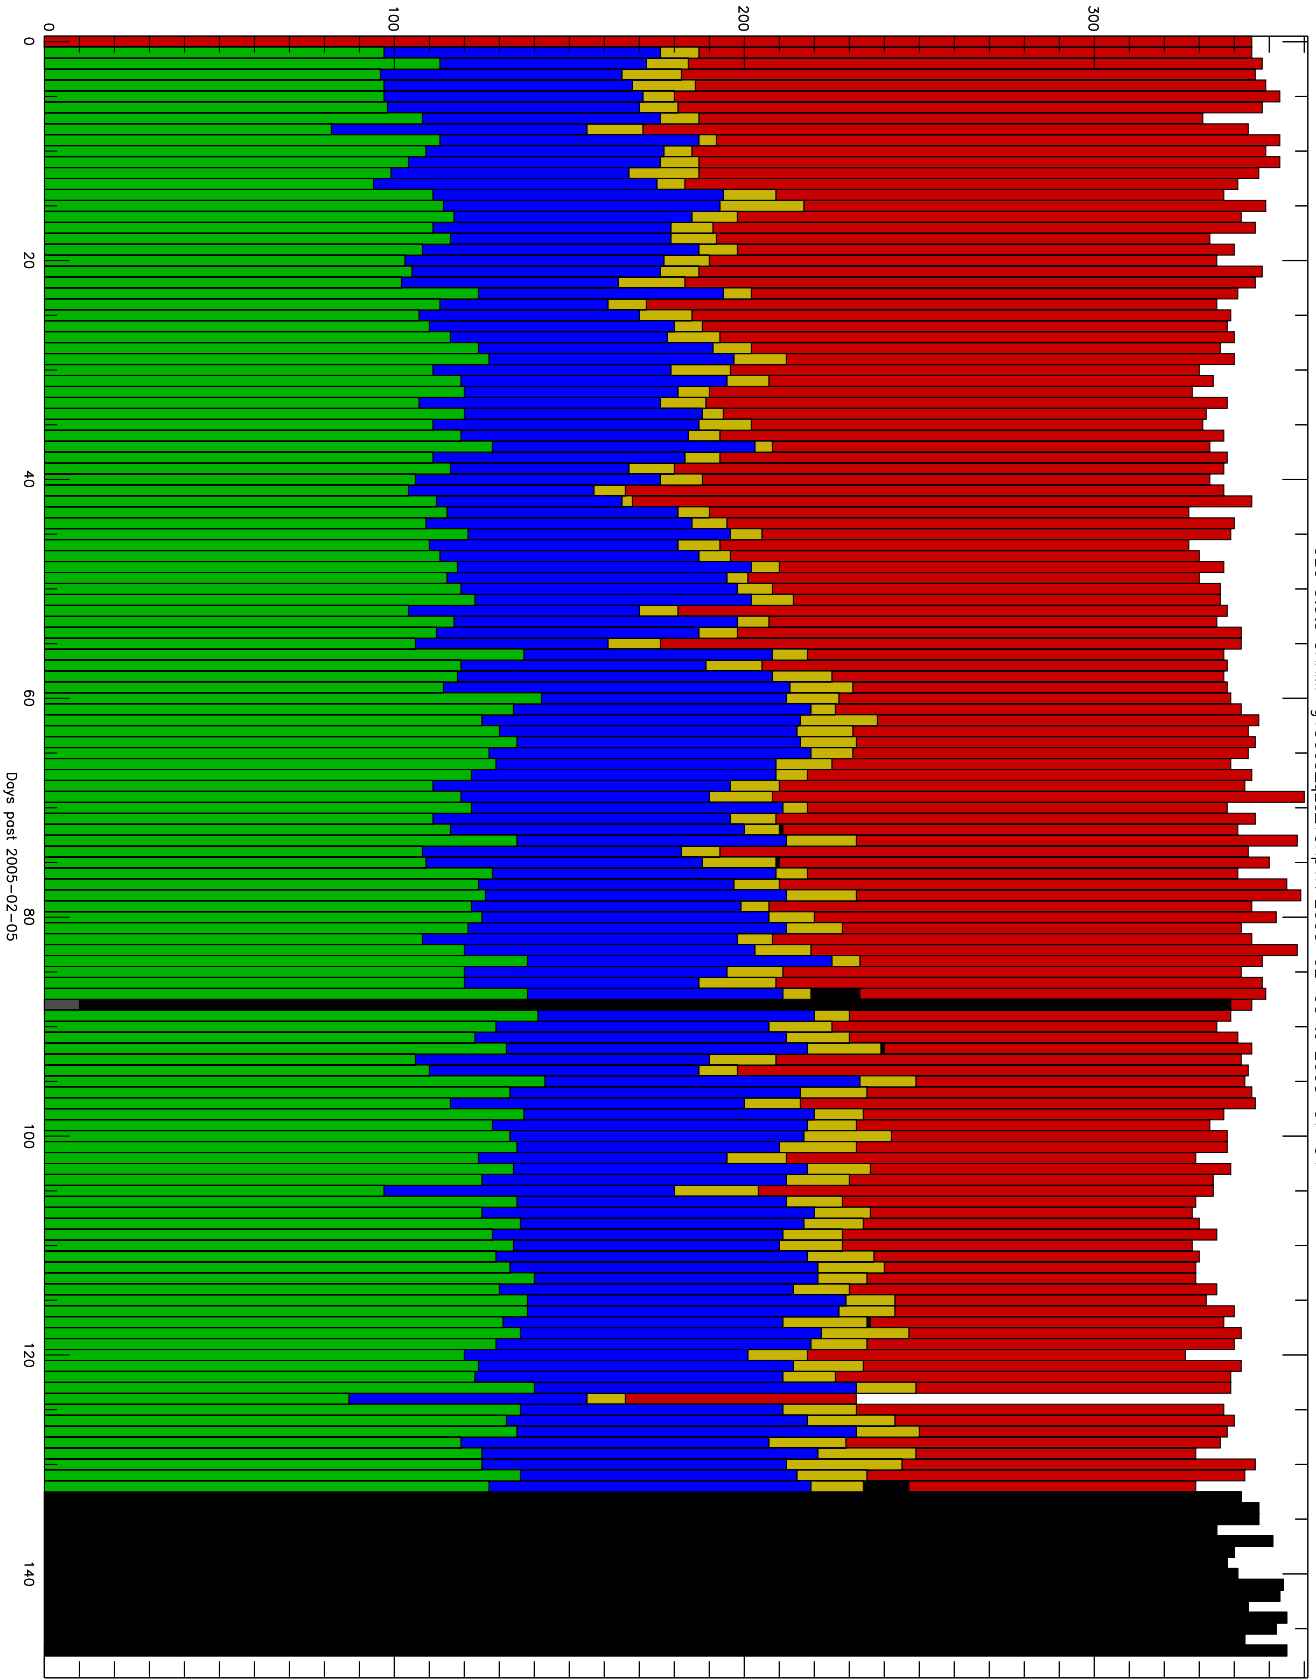

Number of occultations

GEO stats CHAMP g150c5-q2s-10kp1N 2005-02-05 to 2005-07-04

- CAL-F
- RET-F
- RET-U
- OCL-F
- OCL-U
- OCL-P