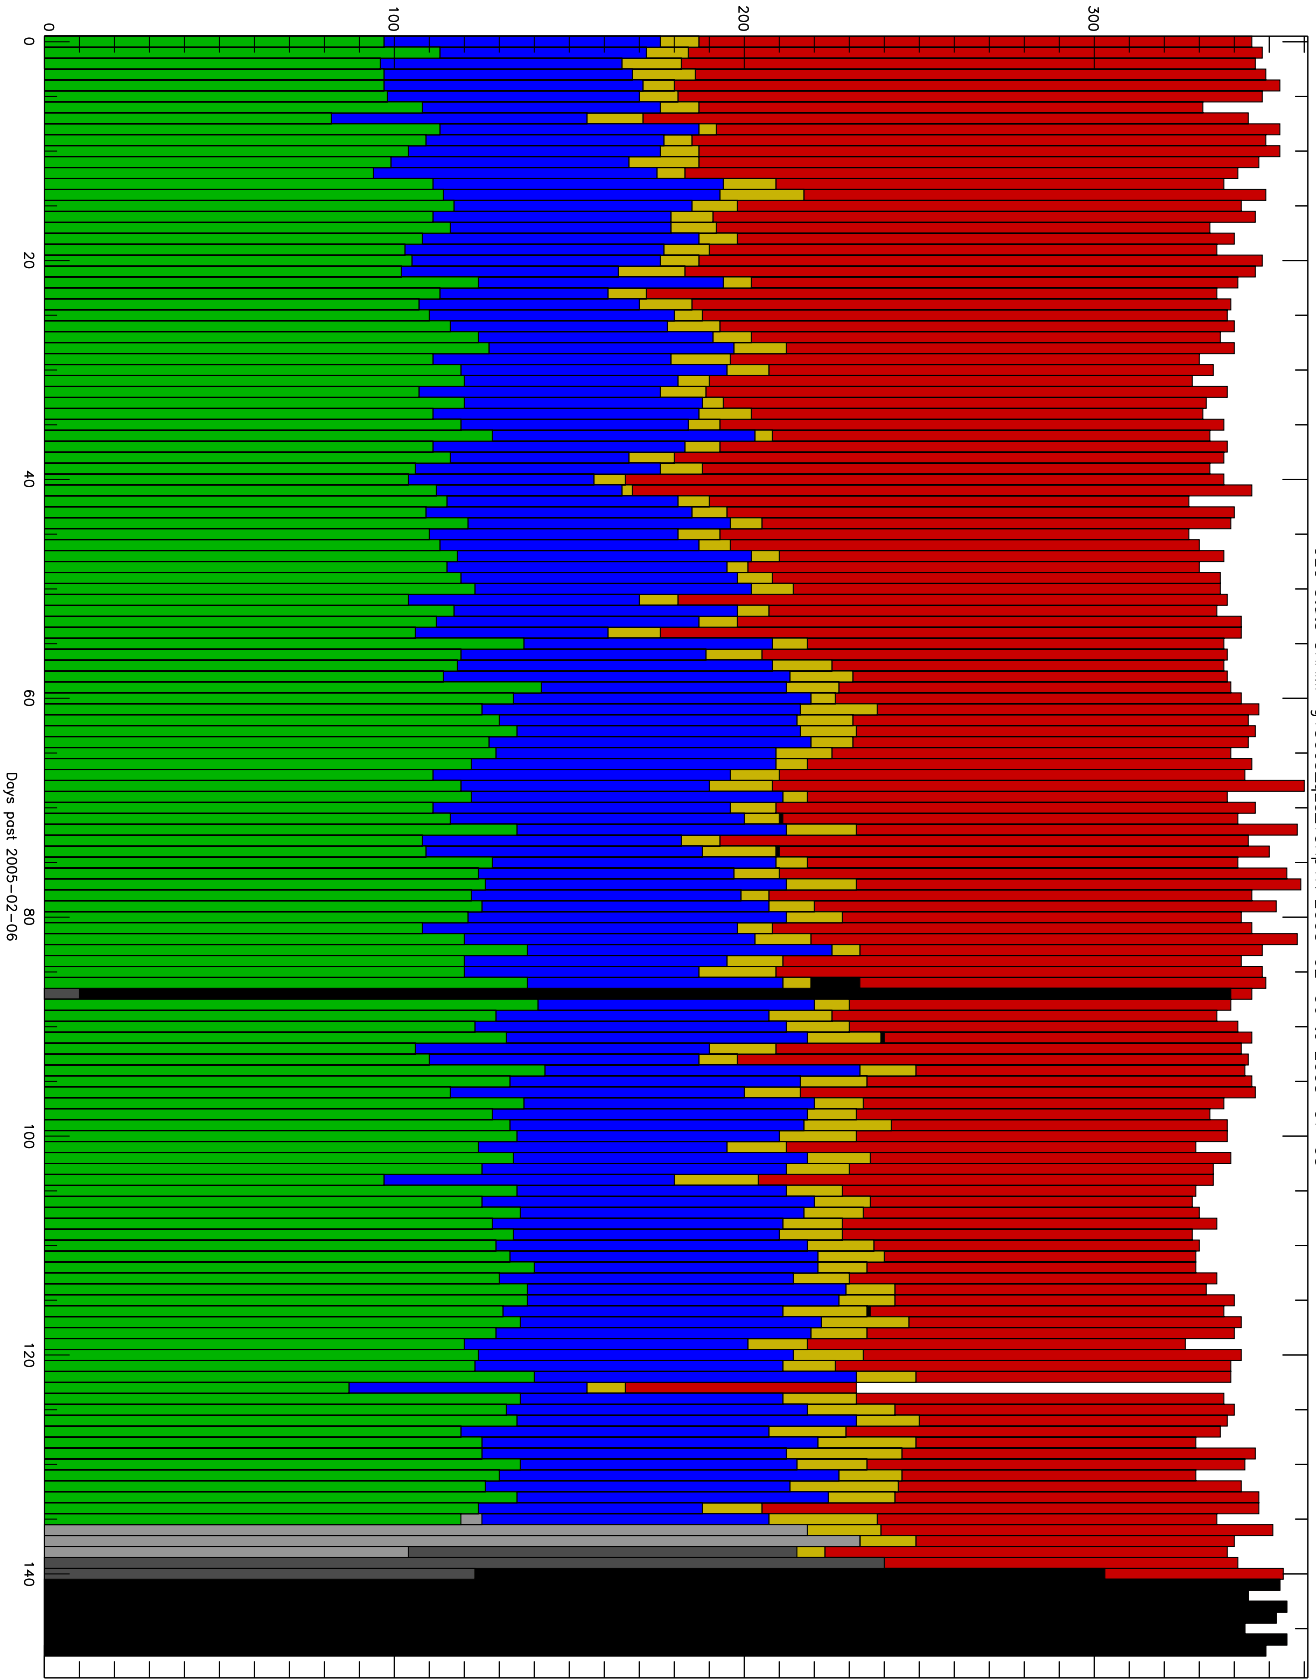

Number of occultations

GEO stats CHAMP g150c5-g2s-10kp1N 2005-02-06 to 2005-07-05

- CAL-F
- CAL-U
- RET-F
- RET-U
- OCL-F
- OCL-U
- OCL-P