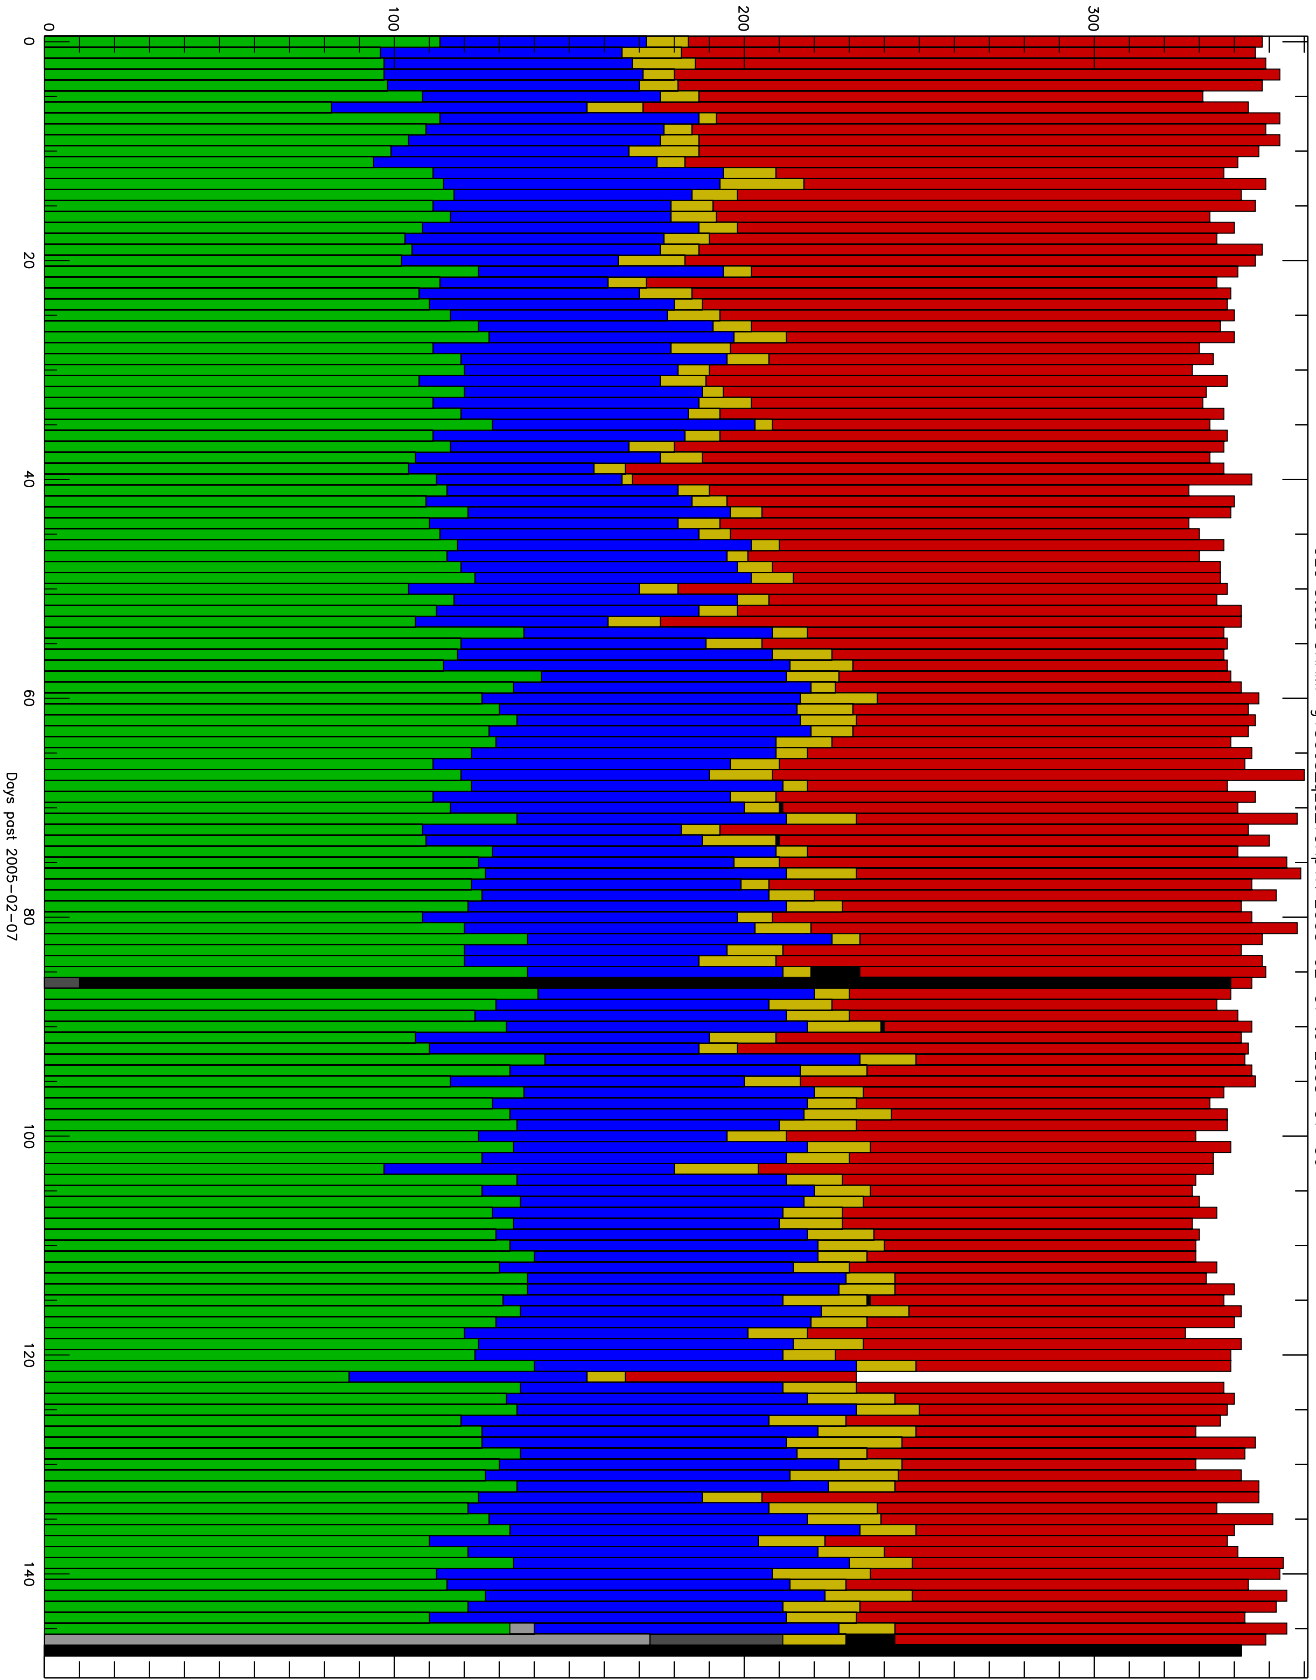

Number of occultations

GEO stats CHAMP q150c5-q2s-10Kp1N 2005-02-07 to 2005-07-06

- CAL-F
- RET-F
- RET-U
- OCL-F
- OCL-U
- OCL-P