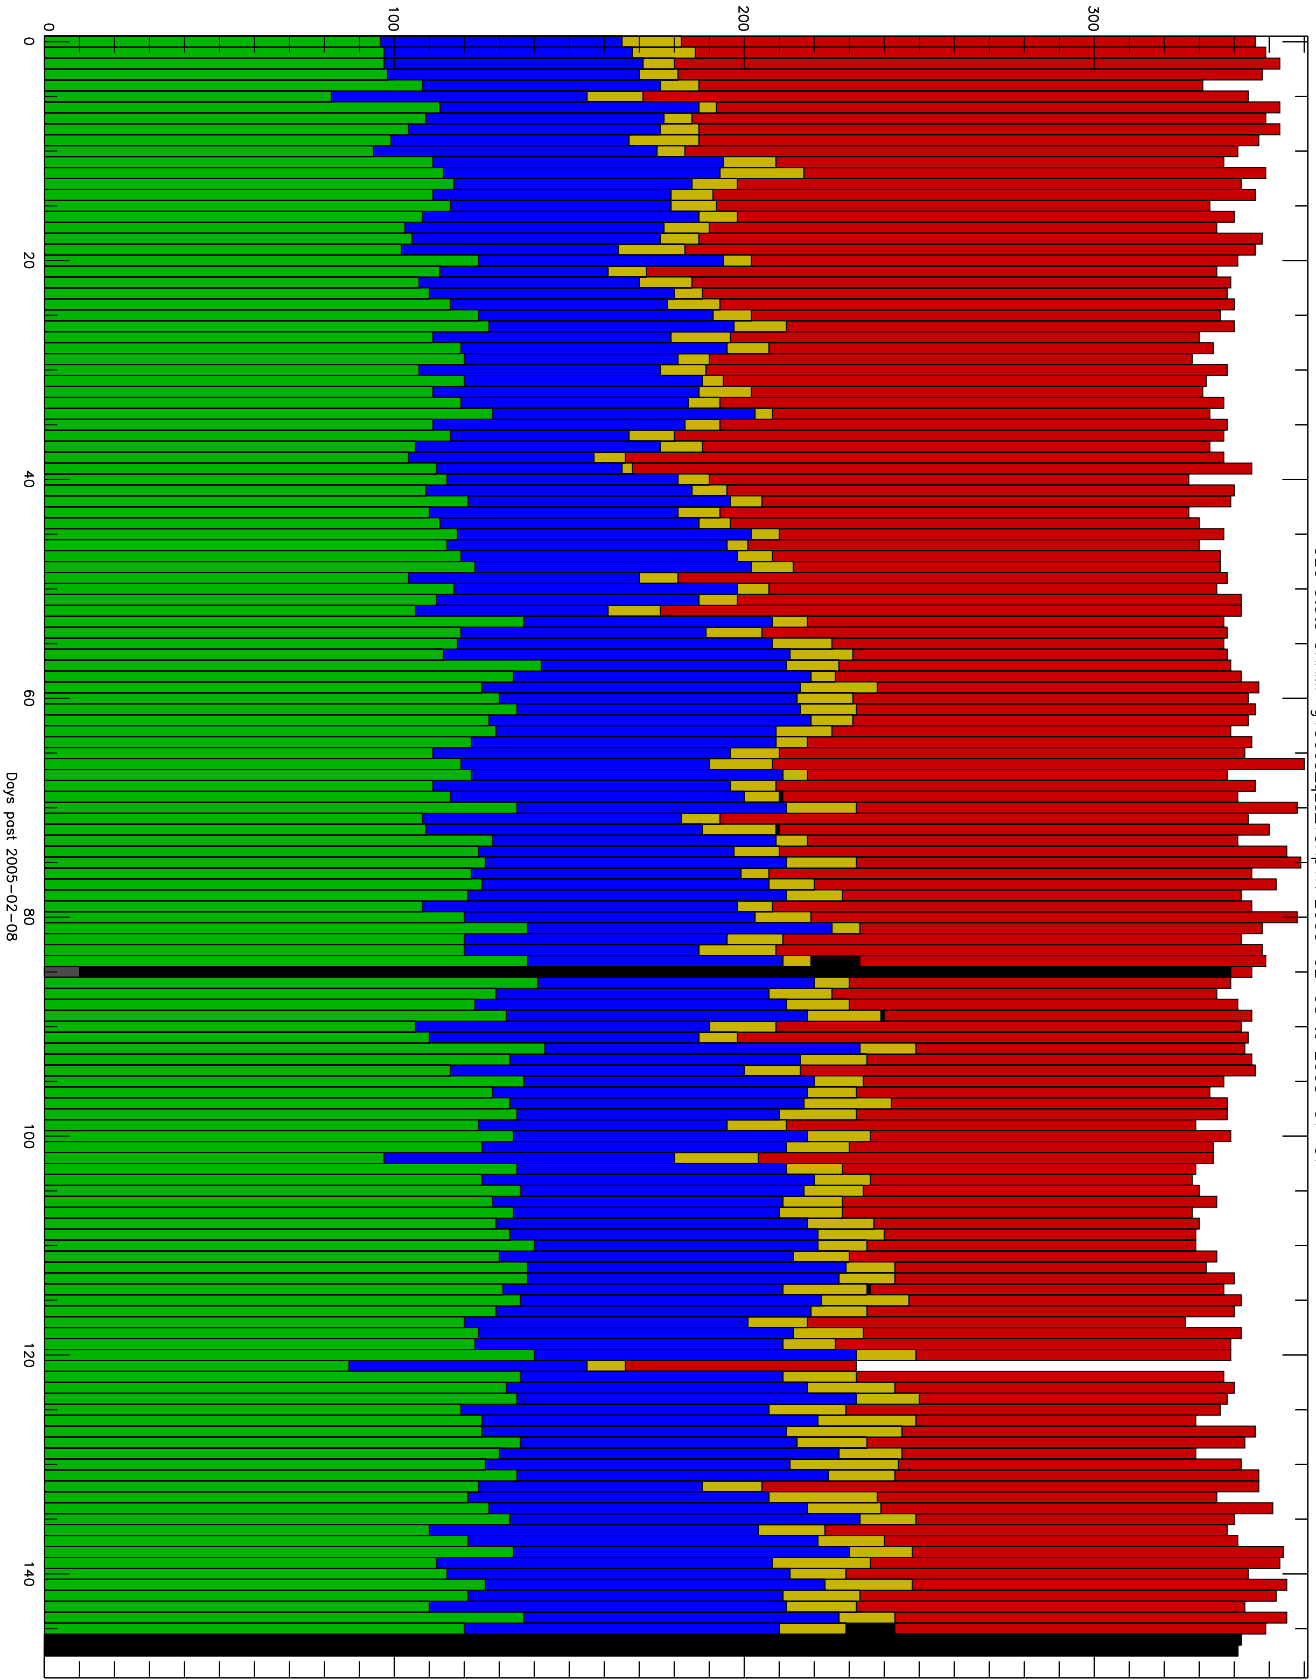

Number of occultations

GEO stats CHAMP g150c5-q2s\_10Kp1N 2005-02-08 to 2005-07-07

- CAL-F
- CAL-U
- RET-F
- RET-U
- OCL-F
- OCL-U
- OCL-P