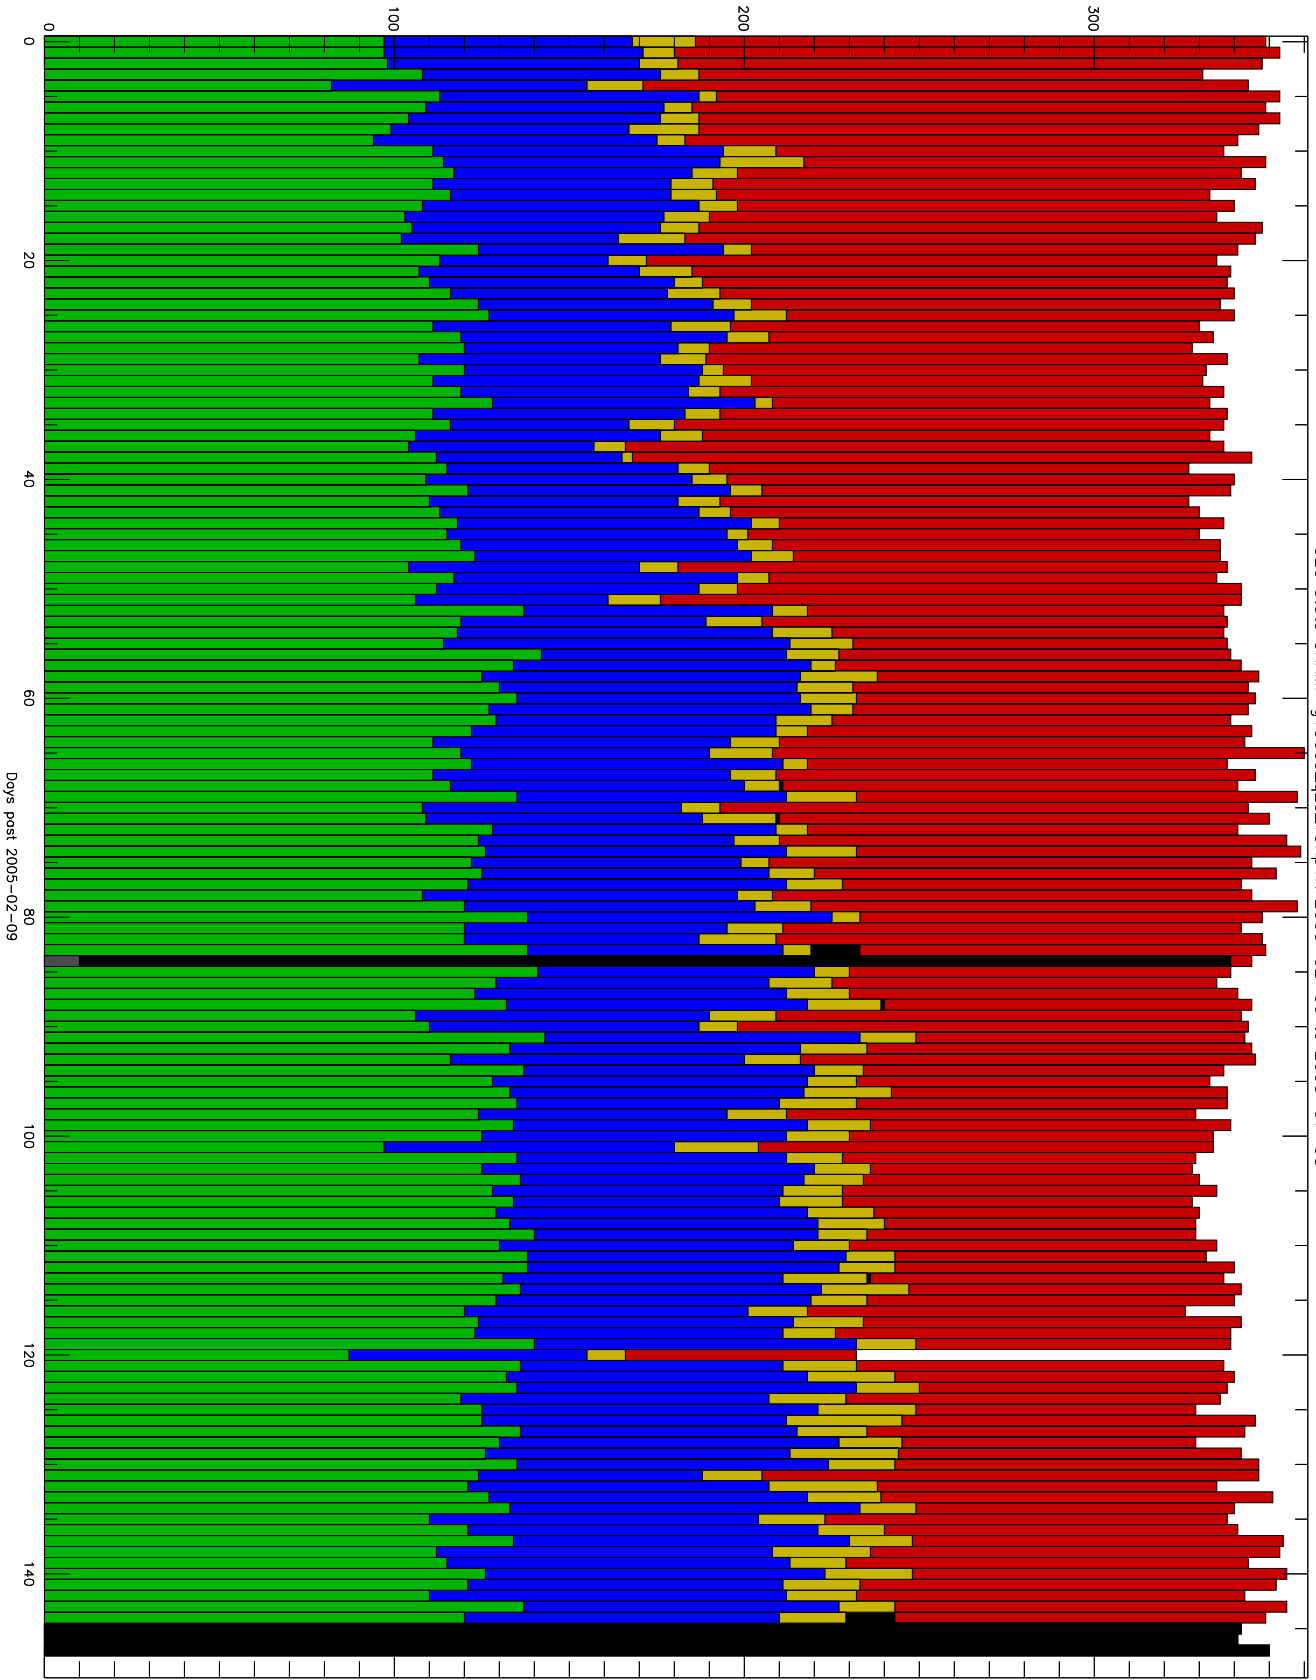

Number of occultations

GEO stats CHAMP g150c5-q2s_10Kp1N 2005-02-09 to 2005-07-08

- CAL-F
- RET-F
- RET-U
- OCL-F
- OCL-U
- OCL-P