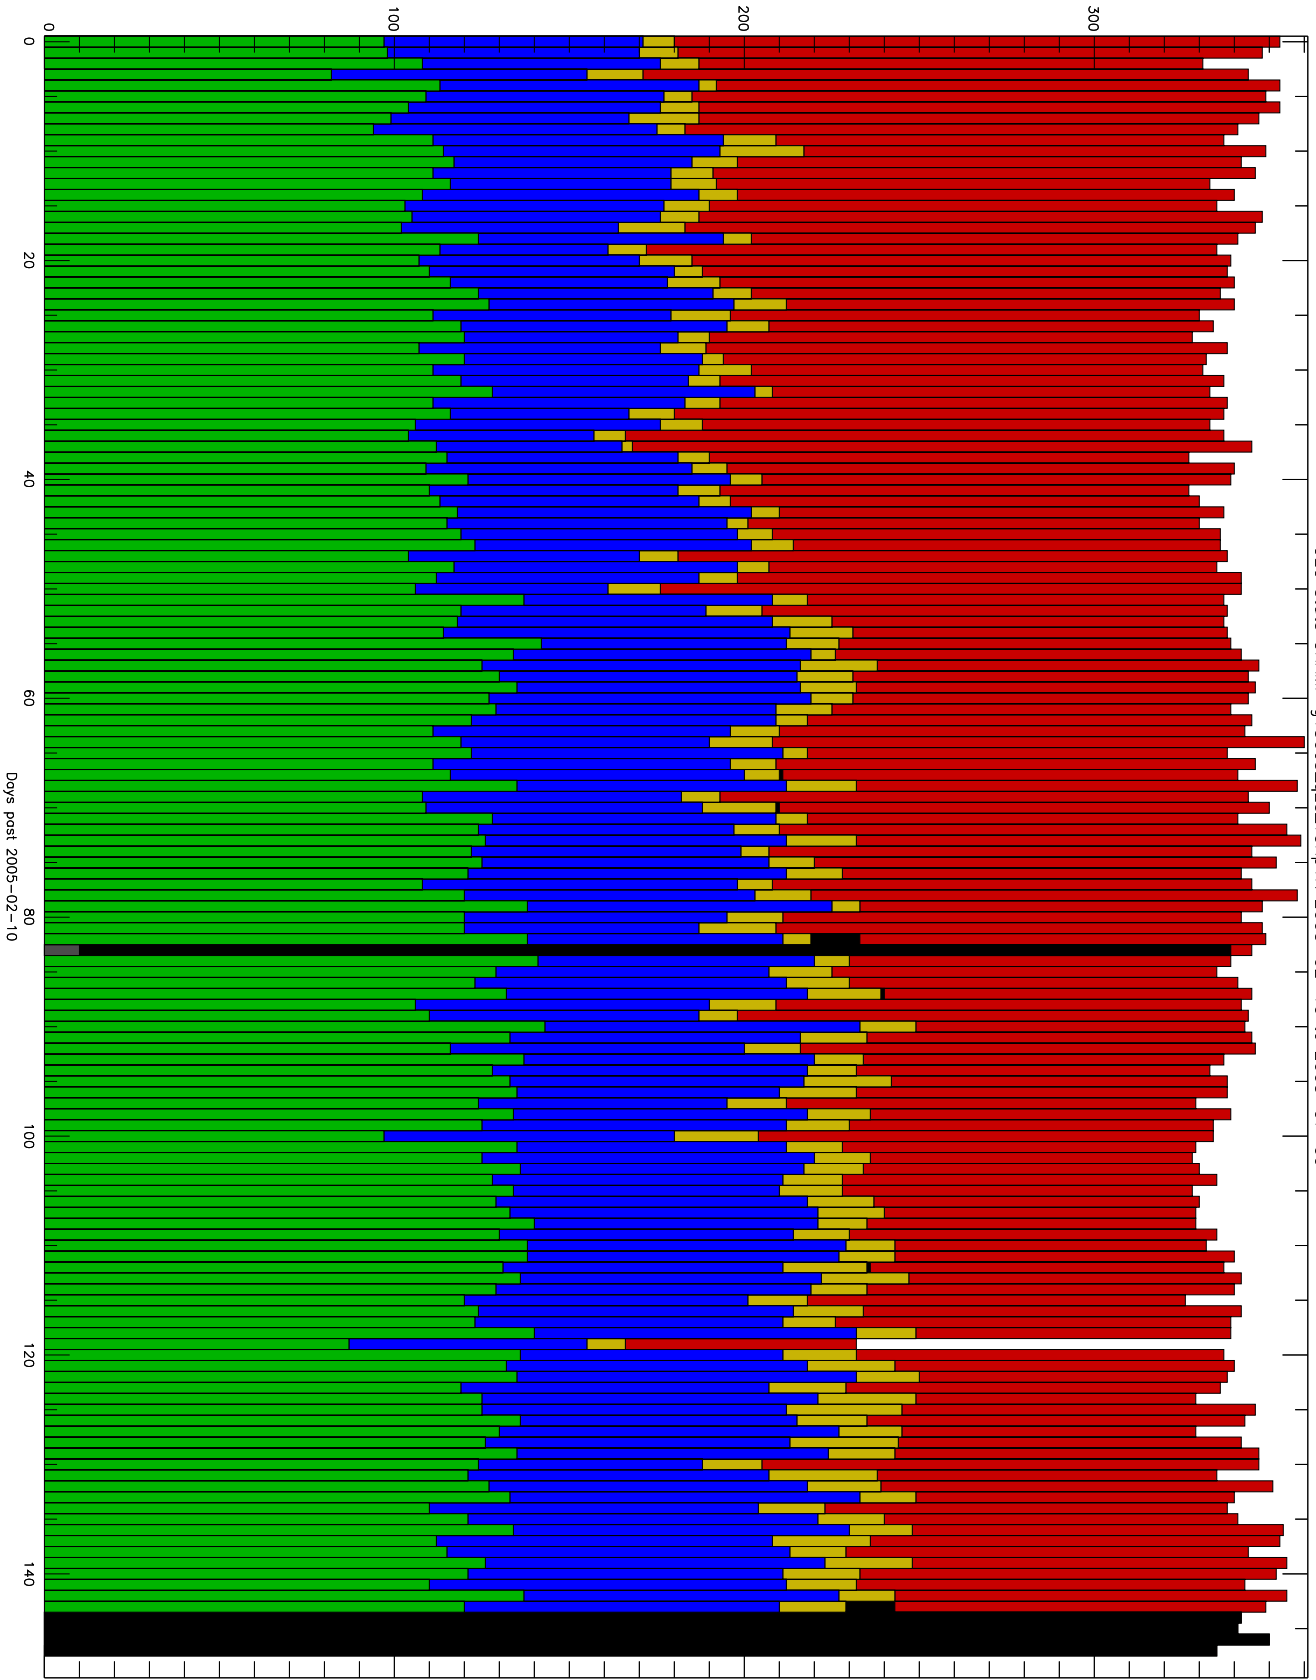

Number of occultations

GEO stats CHAMP g150c5-q2s_10kp1N 2005-02-10 to 2005-07-09

- CAL-F
- RET-F
- RET-U
- OCL-F
- OCL-U
- OCL-P