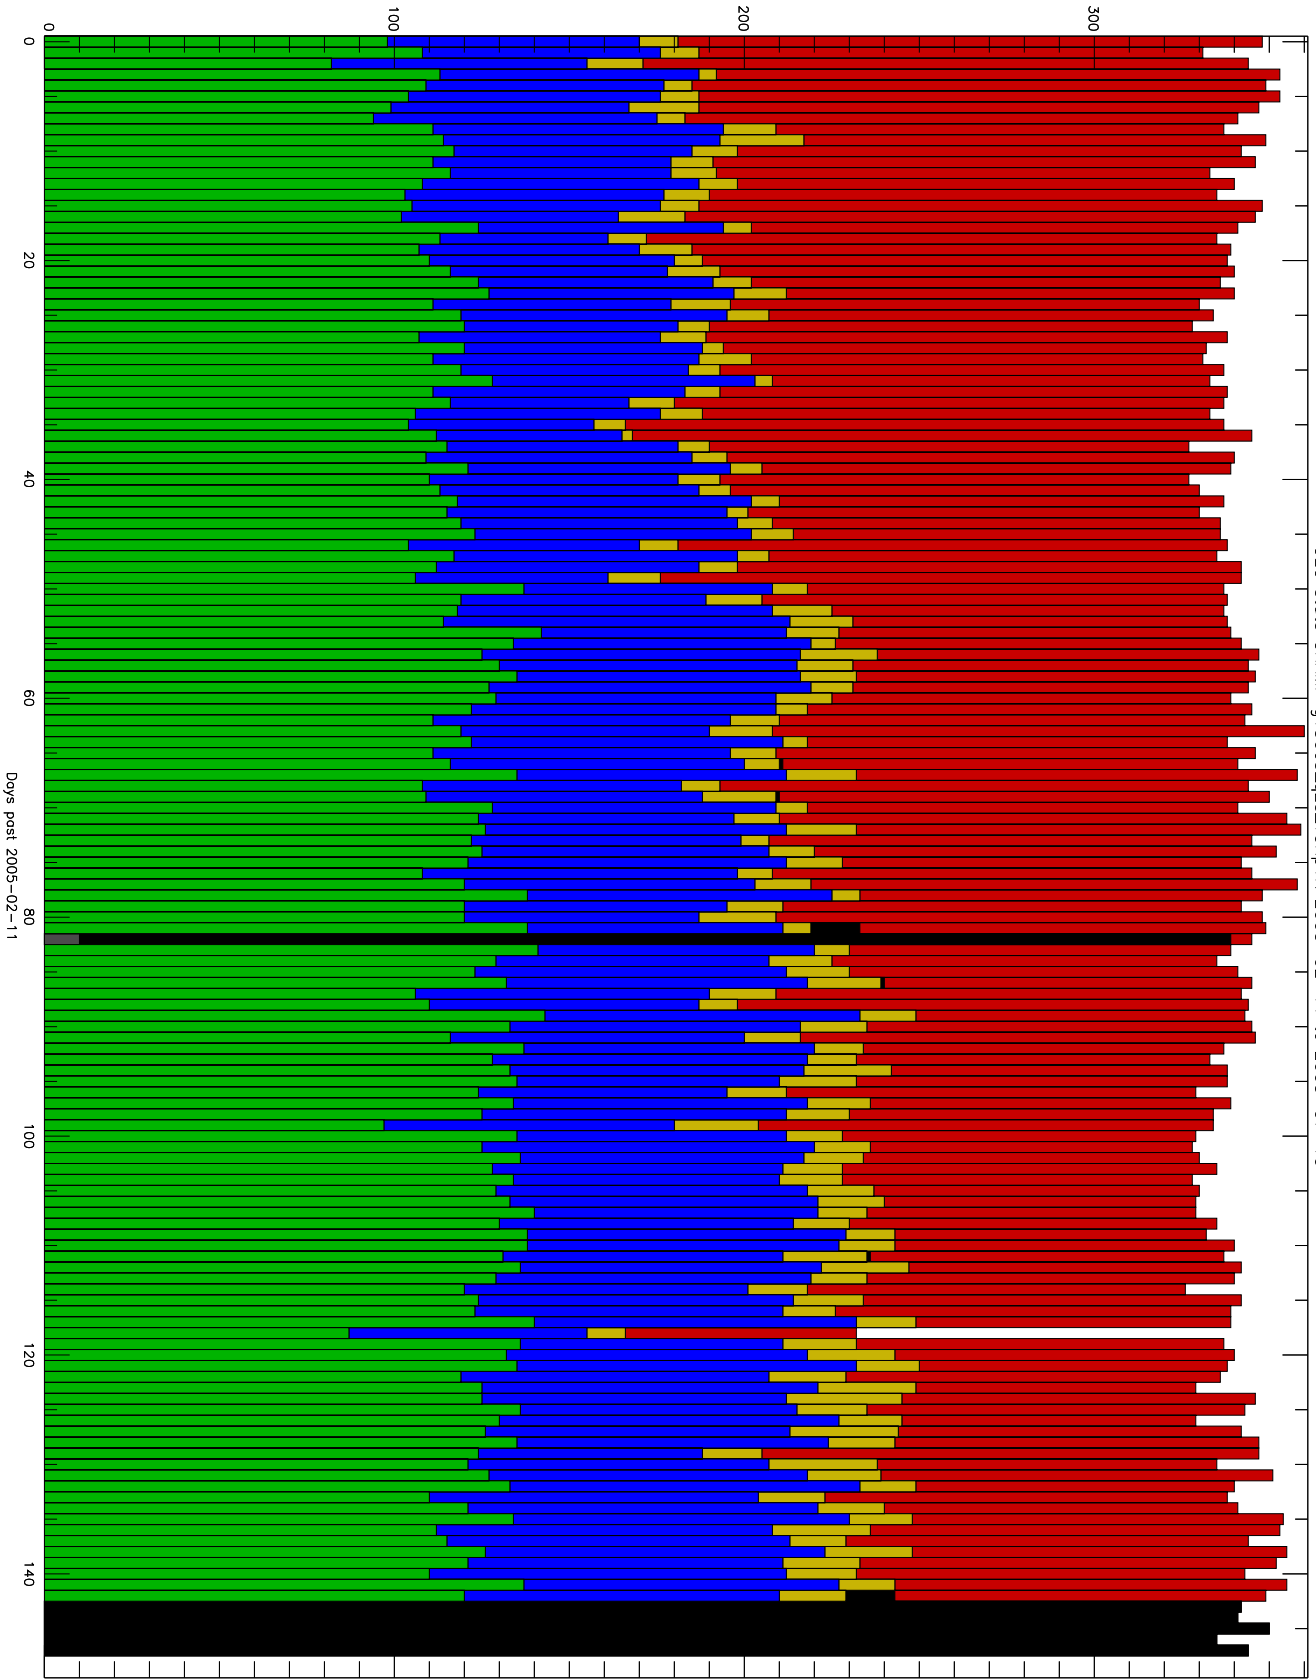

Number of occultations

GEO stats CHAMP g150c5-q2s\_10Kp1N 2005-02-11 to 2005-07-10

- CAL-F
- CAL-U
- RET-F
- RET-U
- OCL-F
- OCL-U
- OCL-P