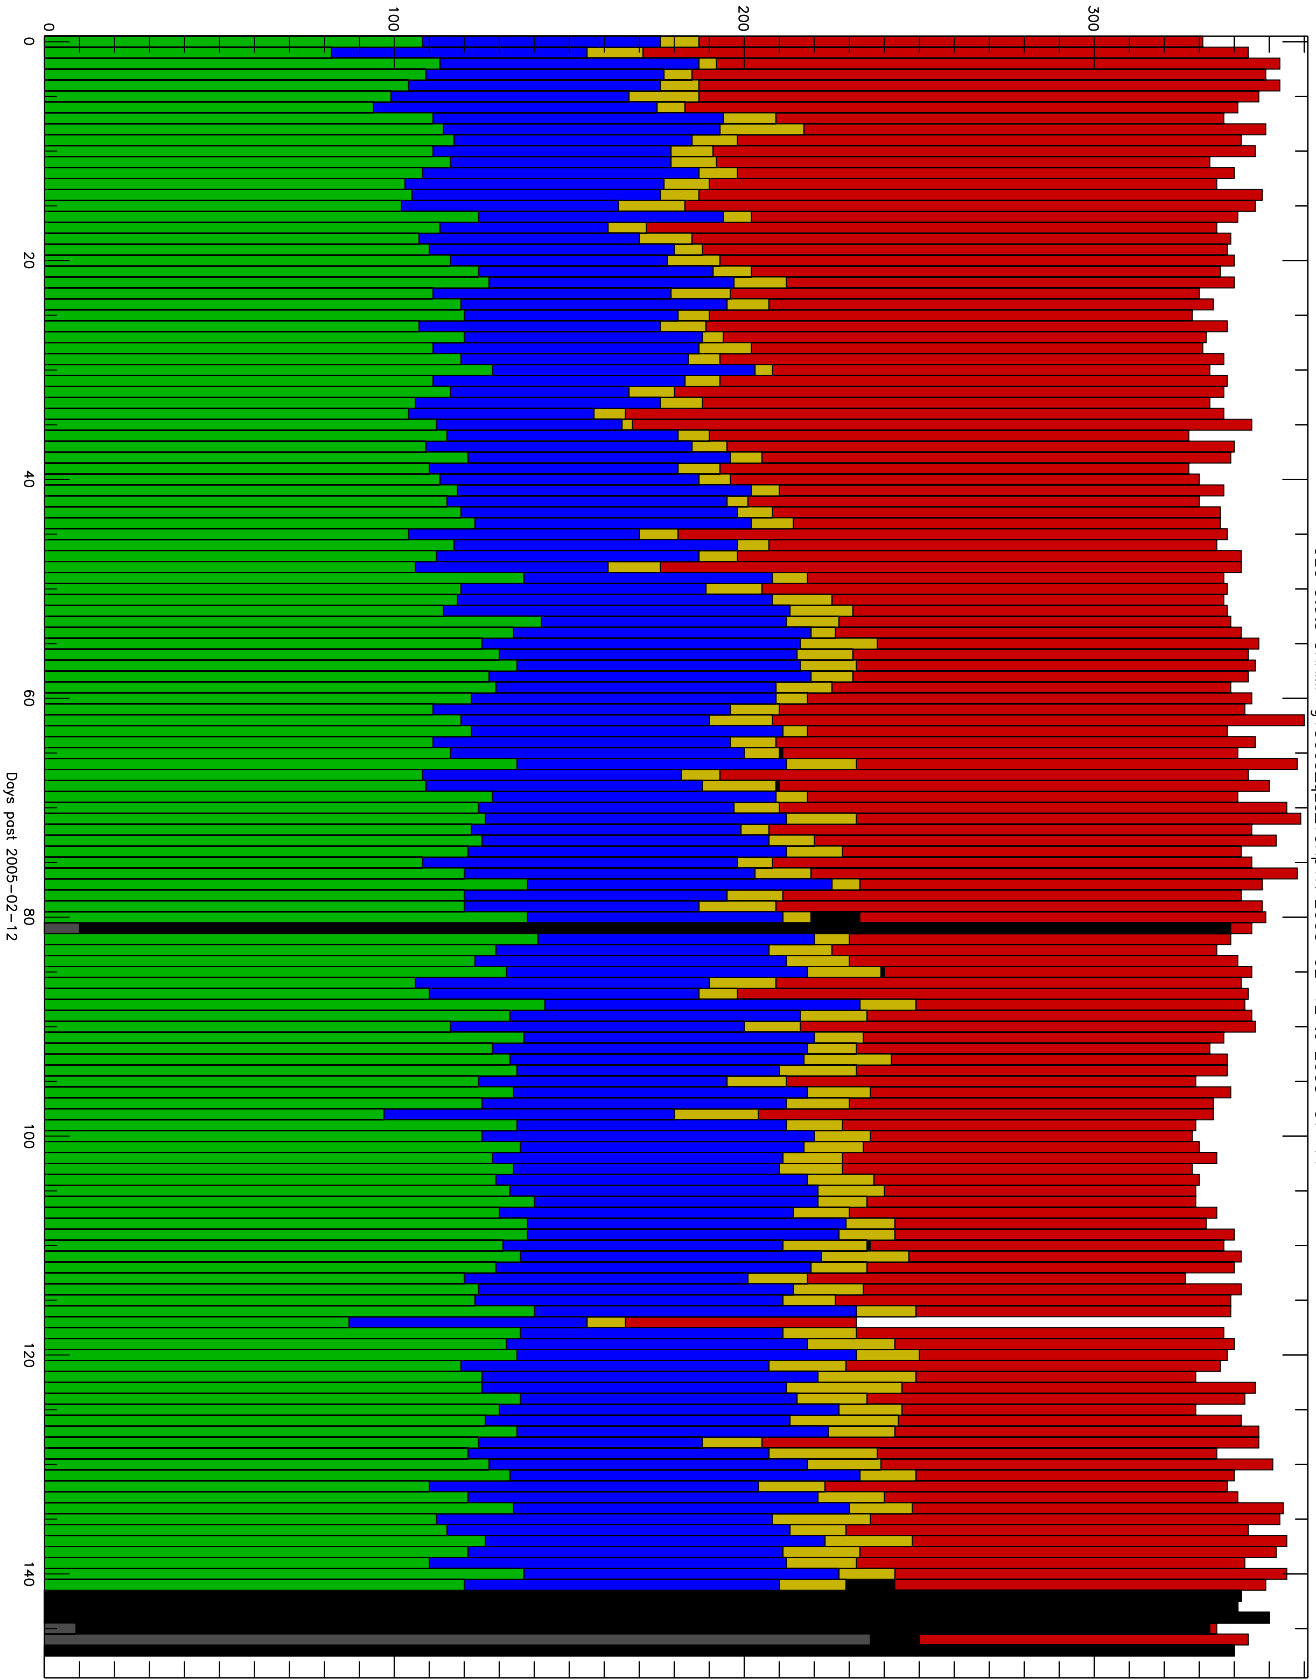

Number of occultations

GEO stats CHAMP q150c5-q2s_10Kp1N 2005-02-12 to 2005-07-11

- CAL-F
- CAL-U
- RET-F
- RET-U
- OCL-F
- OCL-U
- OCL-P