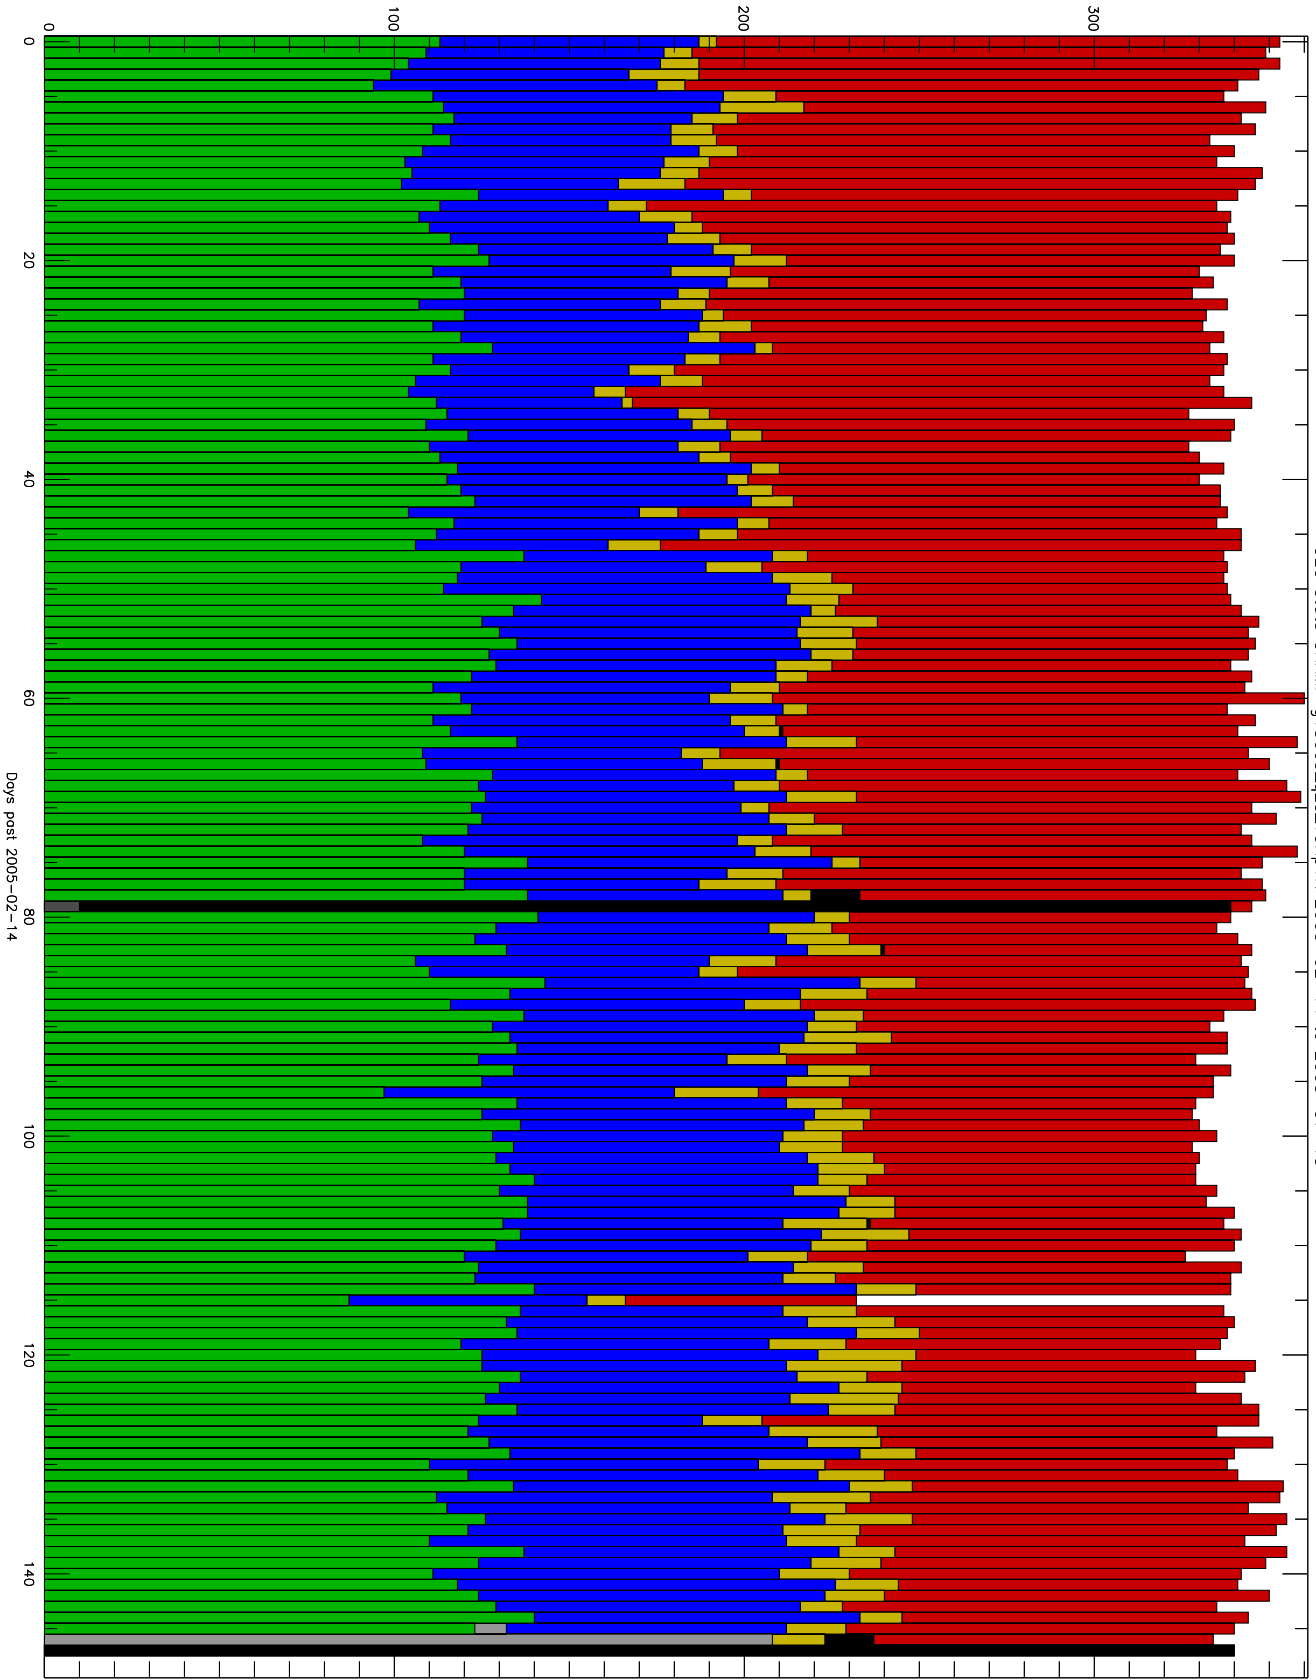

Number of occultations

GEO stats CHAMP g150c5-q2s_10Kp1N 2005-02-14 to 2005-07-13

- CAL-F
- RET-F
- CAL-U
- RET-U
- OCL-F
- OCL-U
- OCL-P