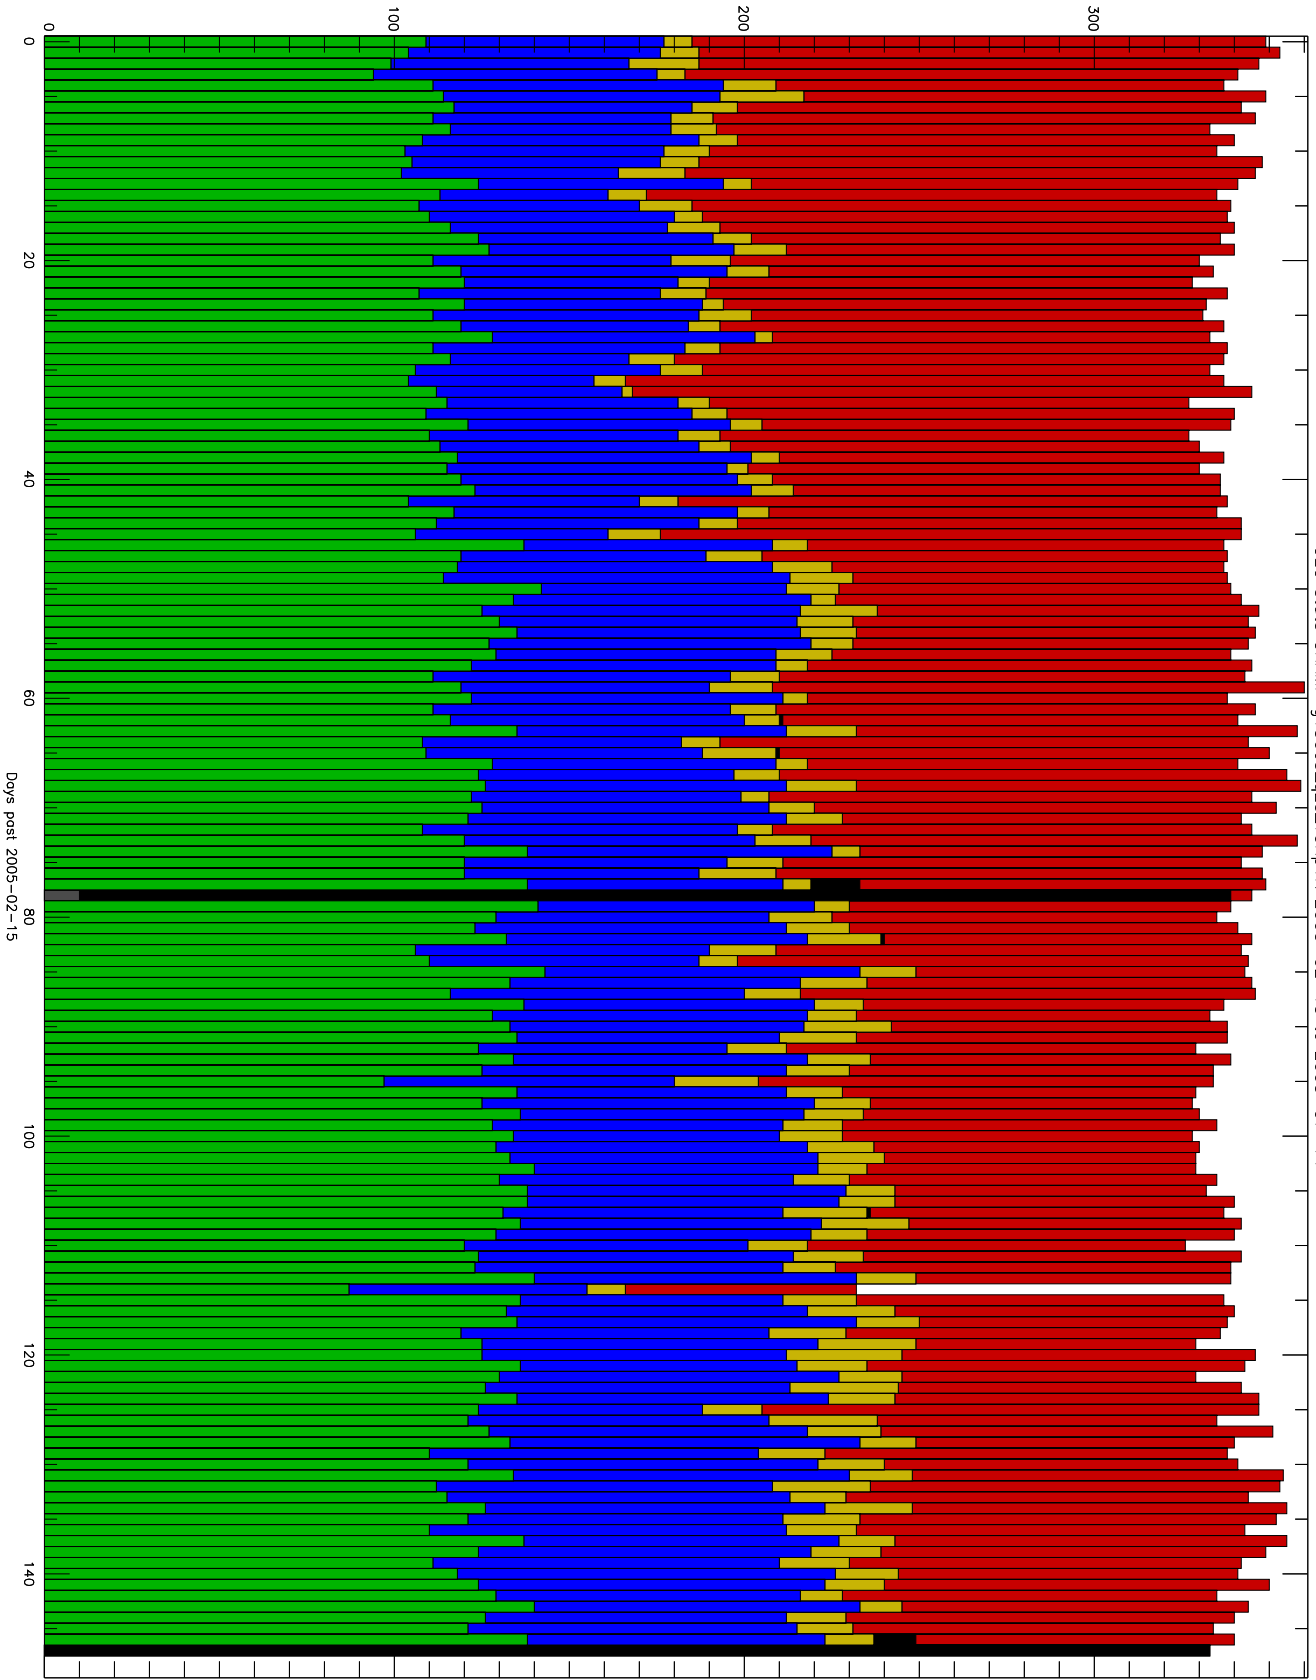

Number of occultations

GEO stats CHAMP q150c5-q2s_10Kp1N 2005-02-15 to 2005-07-14

- CAL-F
- RET-F
- RET-U
- OCL-F
- OCL-U
- OCL-P