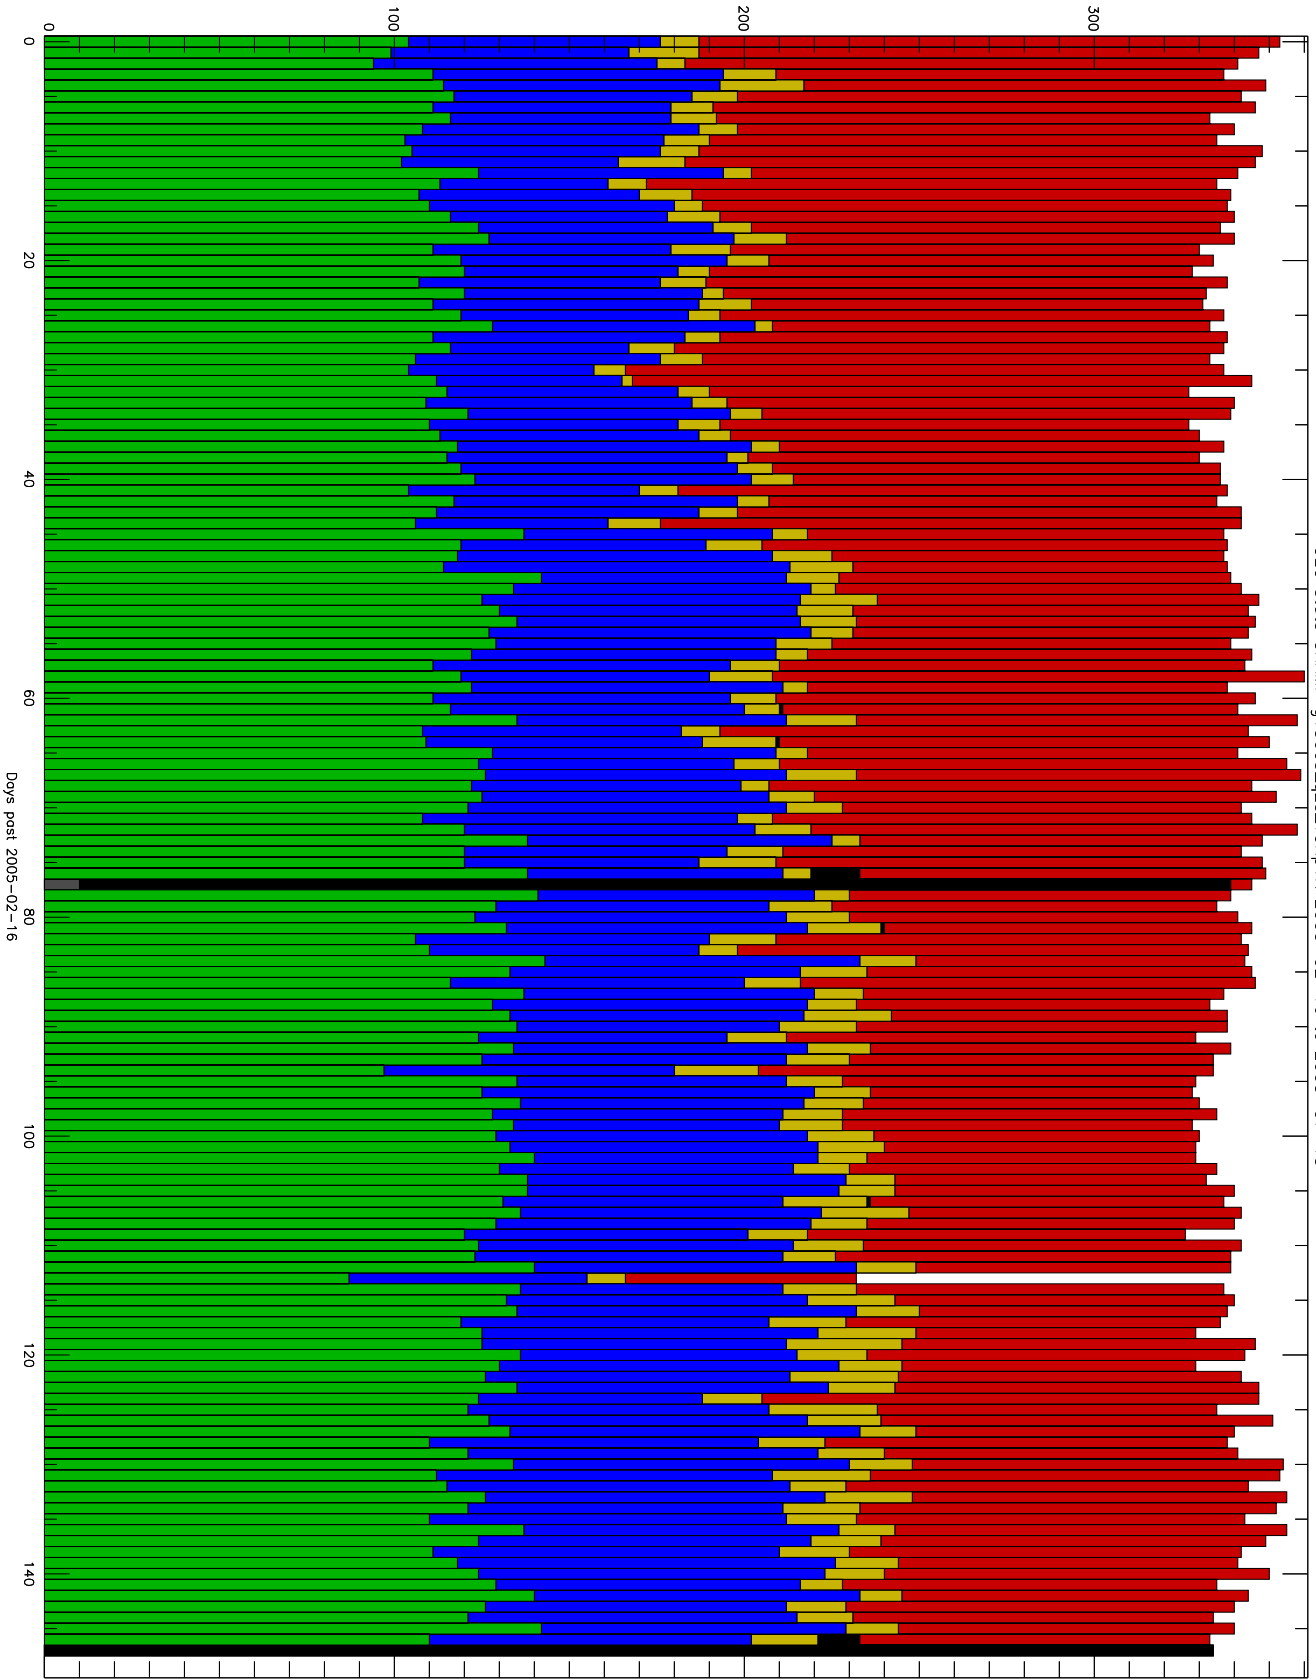

Number of occultations

GEO stats CHAMP q150c5-q2s\_10Kp1N 2005-02-16 to 2005-07-15

- CAL-F
- CAL-U
- RET-F
- RET-U
- OCL-F
- OCL-U
- OCL-P