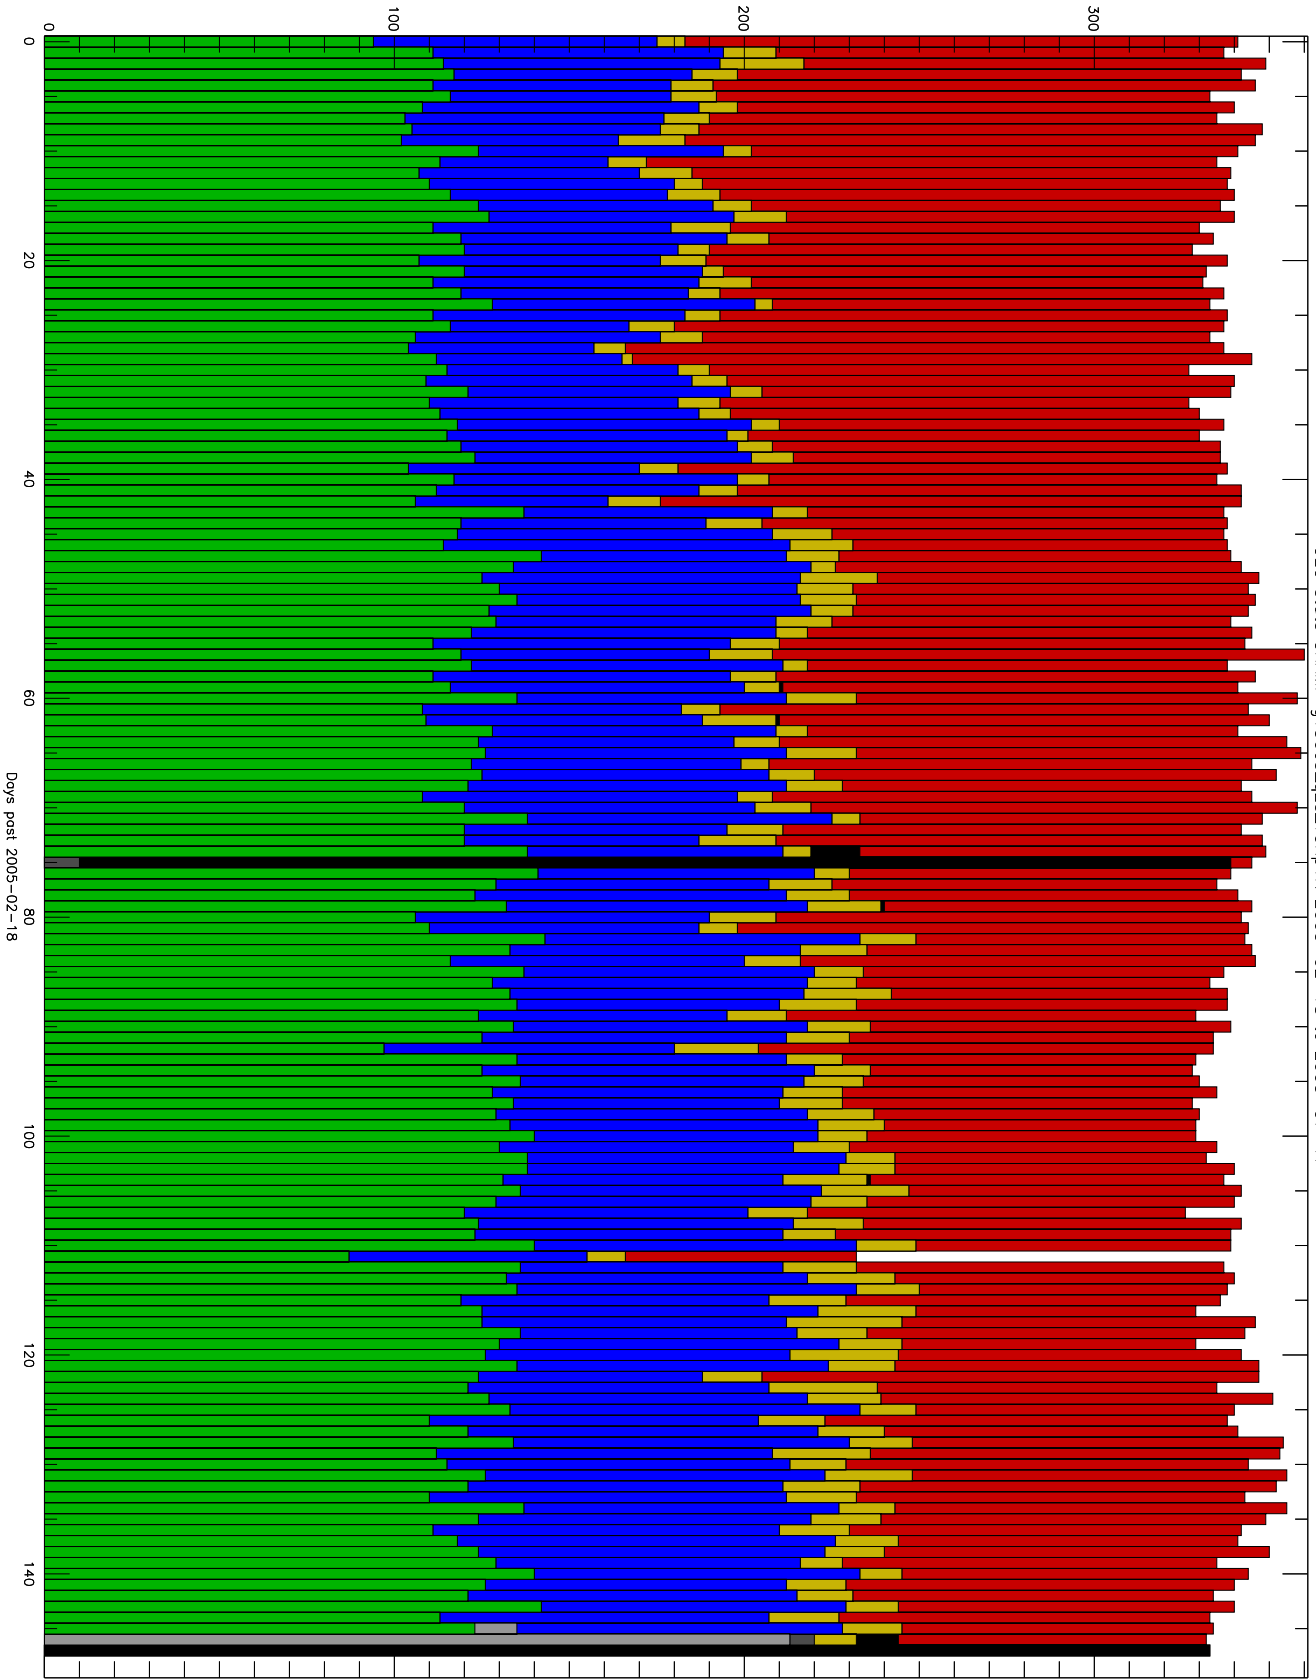

Number of occultations

GEO stats CHAMP q150c5-q2s_10kp1N 2005-02-18 to 2005-07-17

- CAL-F
- CAL-U
- RET-F
- RET-U
- OCL-F
- OCL-U
- OCL-P