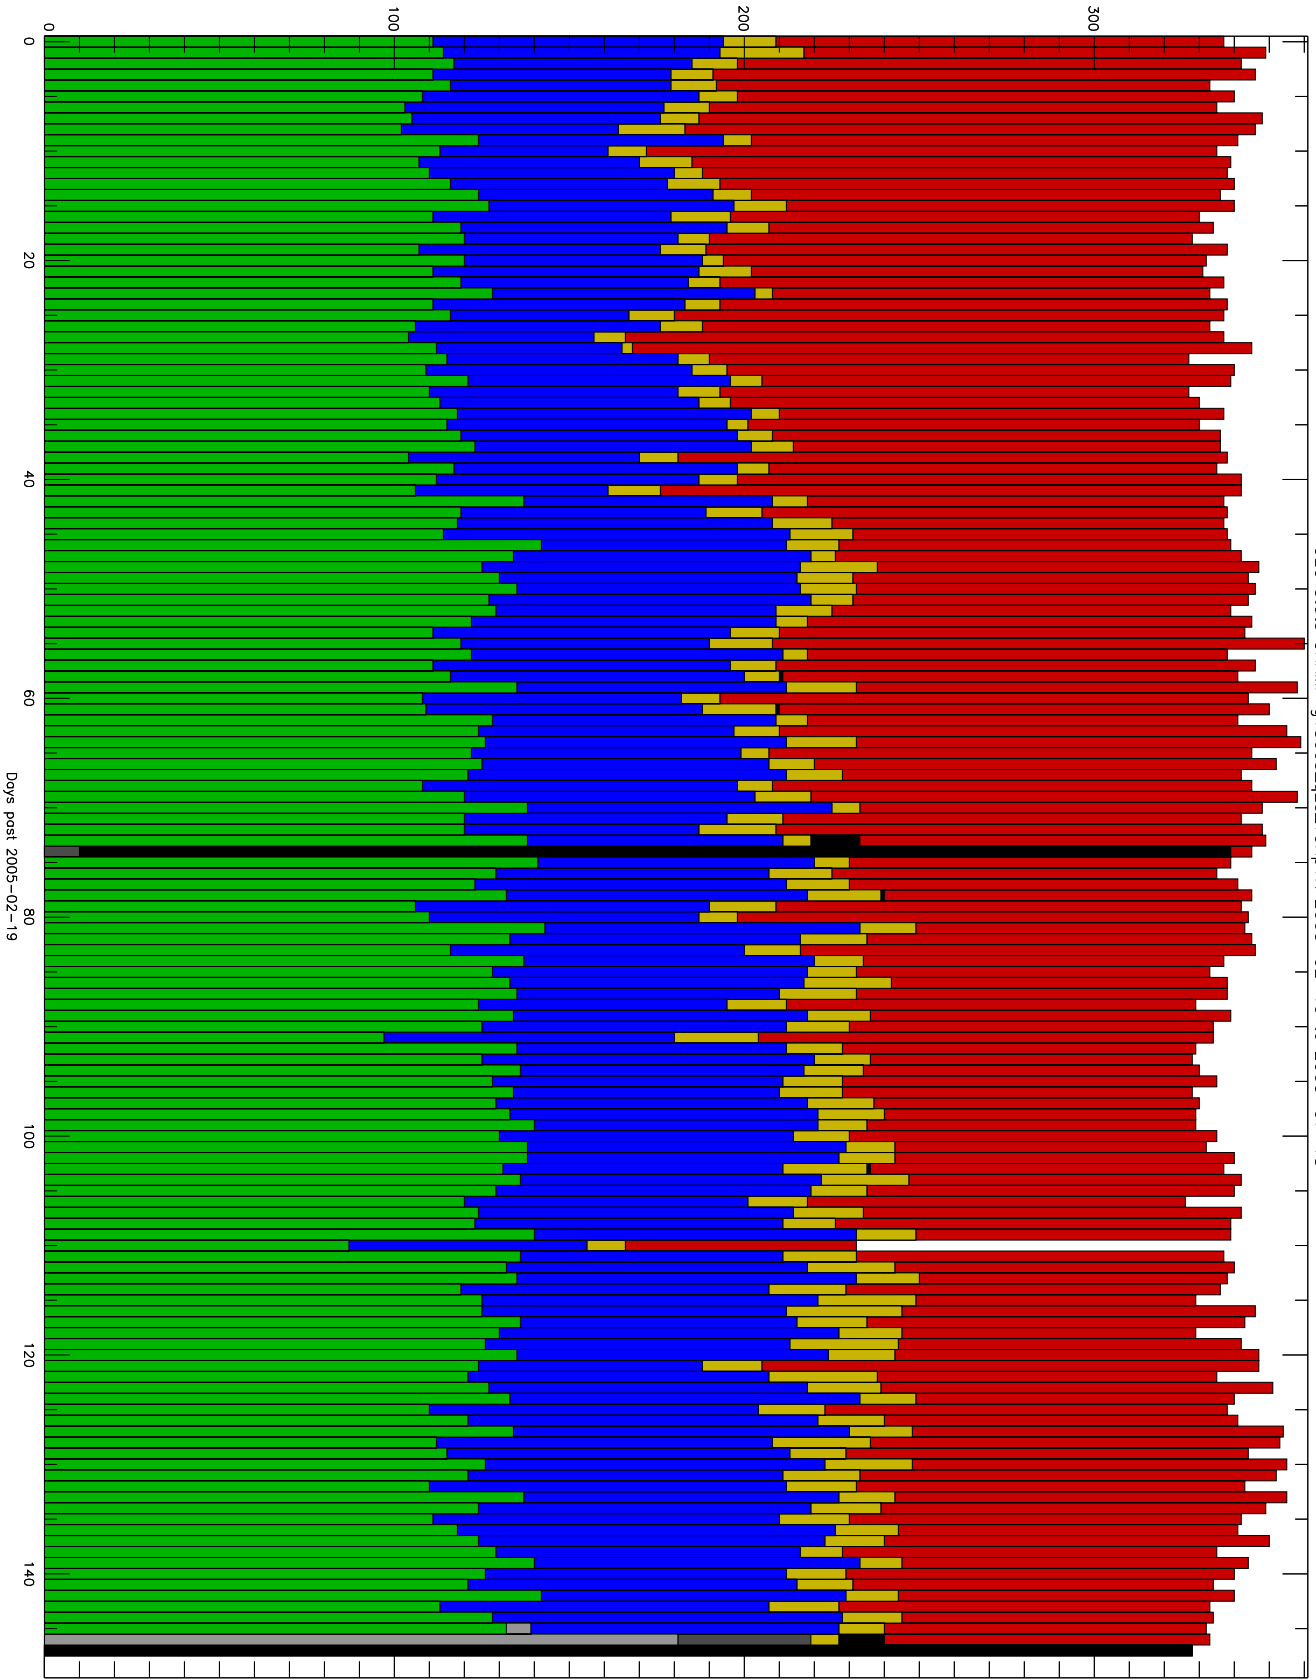

Number of occultations

GEO stats CHAMP q150c5-q2s_10kp1N 2005-02-19 to 2005-07-18

- CAL-F
- CAL-U
- RET-F
- RET-U
- OCL-F
- OCL-U
- OCL-P