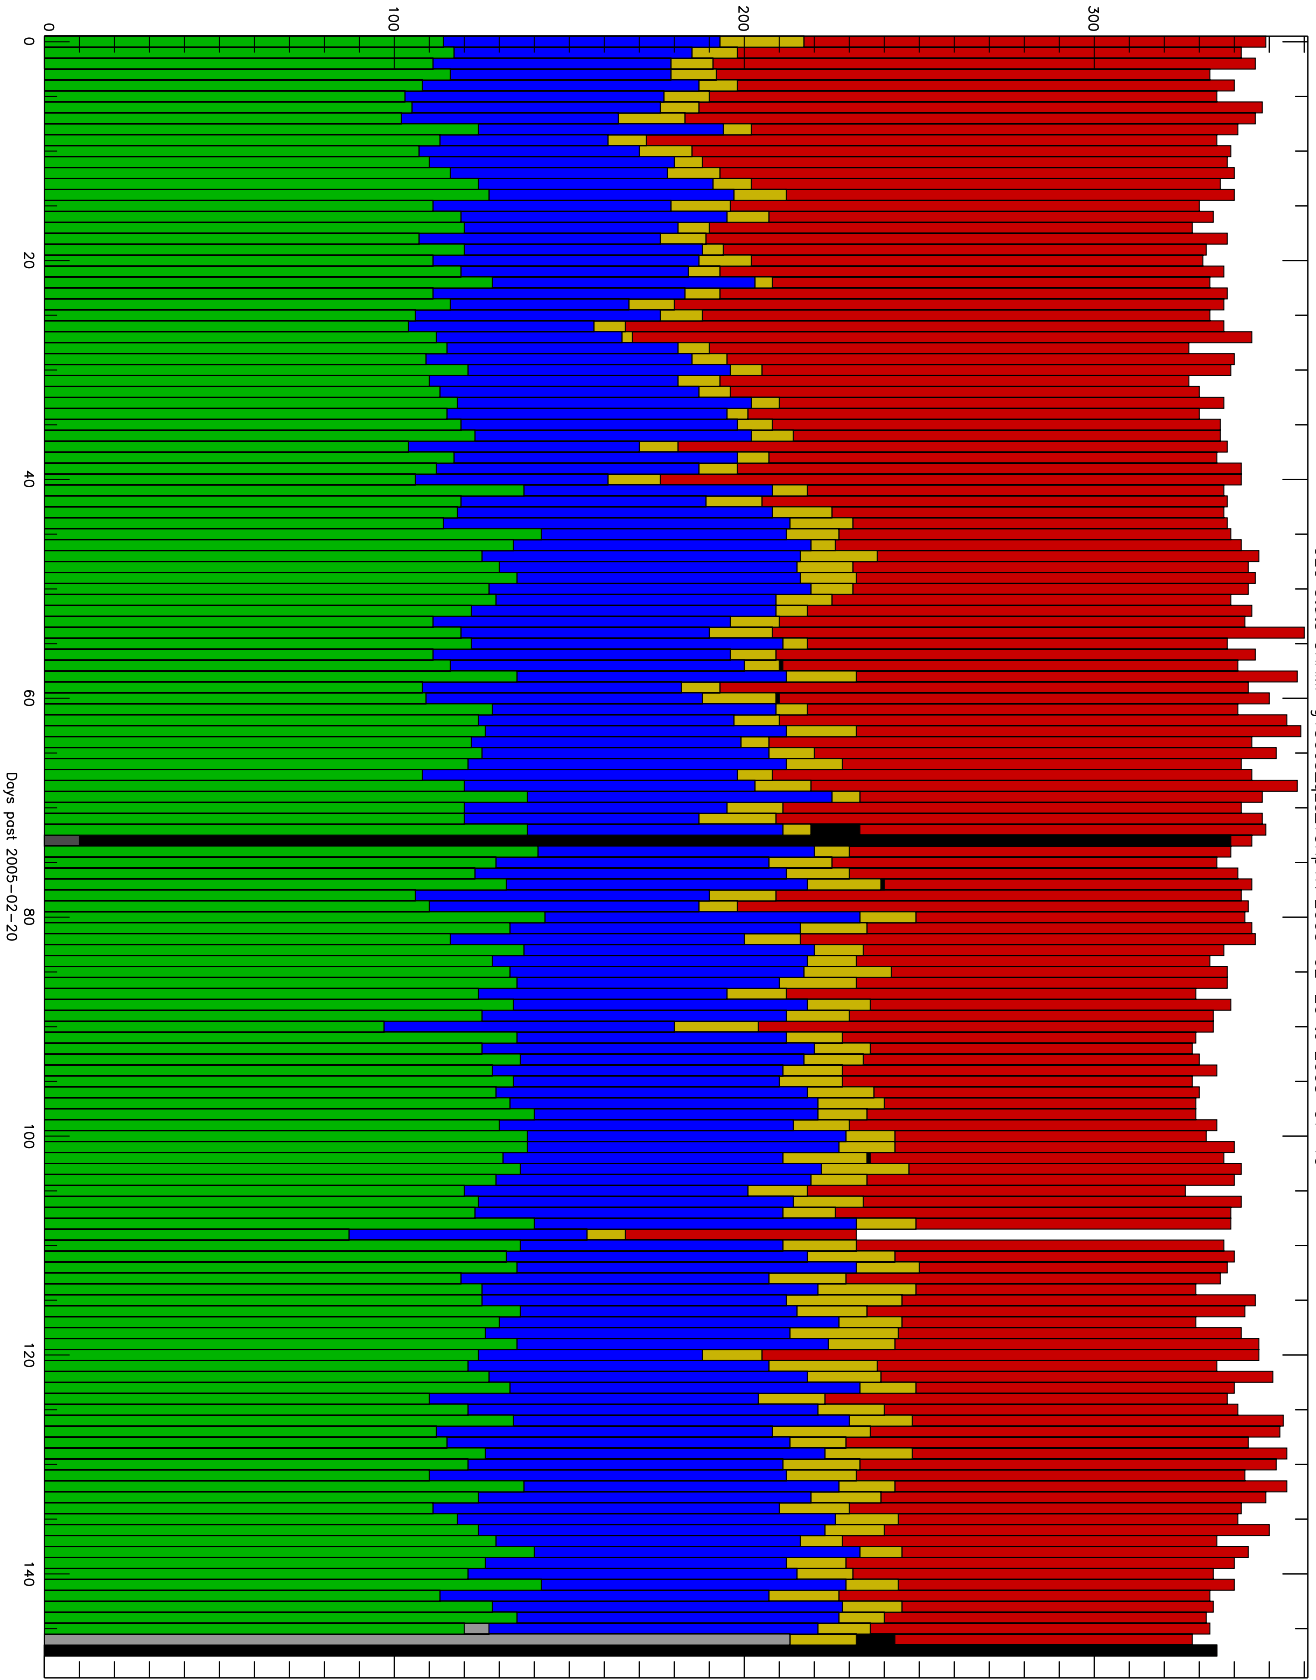

Number of occultations

GEO stats CHAMP g150c5-q2s_10kp1N 2005-02-20 to 2005-07-19

- CAL-F
- CAL-U
- RET-F
- RET-U
- OCL-F
- OCL-U
- OCL-P