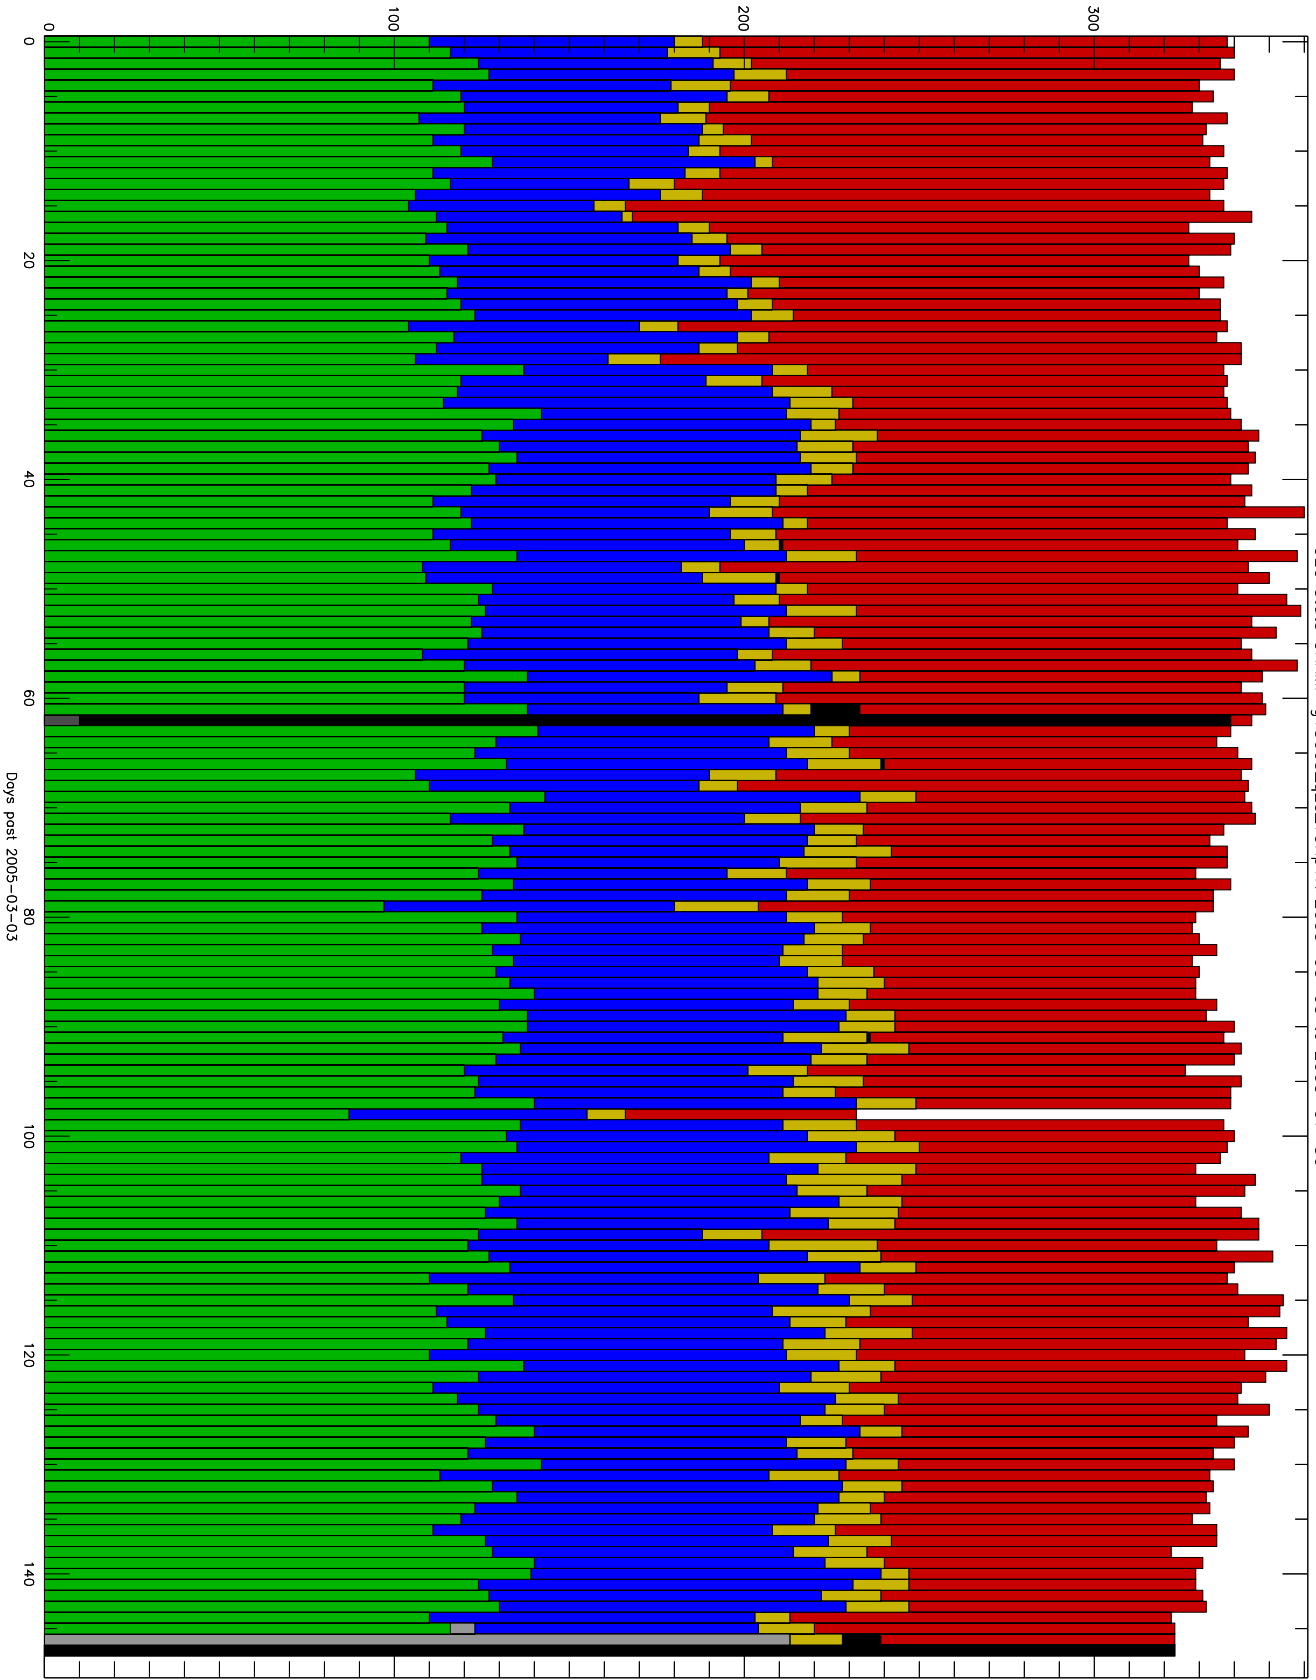

Number of occultations

GEO stats CHAMP g150c5-q2s\_10kp1N 2005-03-03 to 2005-07-30

- CAL-F
- RET-F
- CAL-U
- RET-U
- OCL-F
- OCL-U
- OCL-P