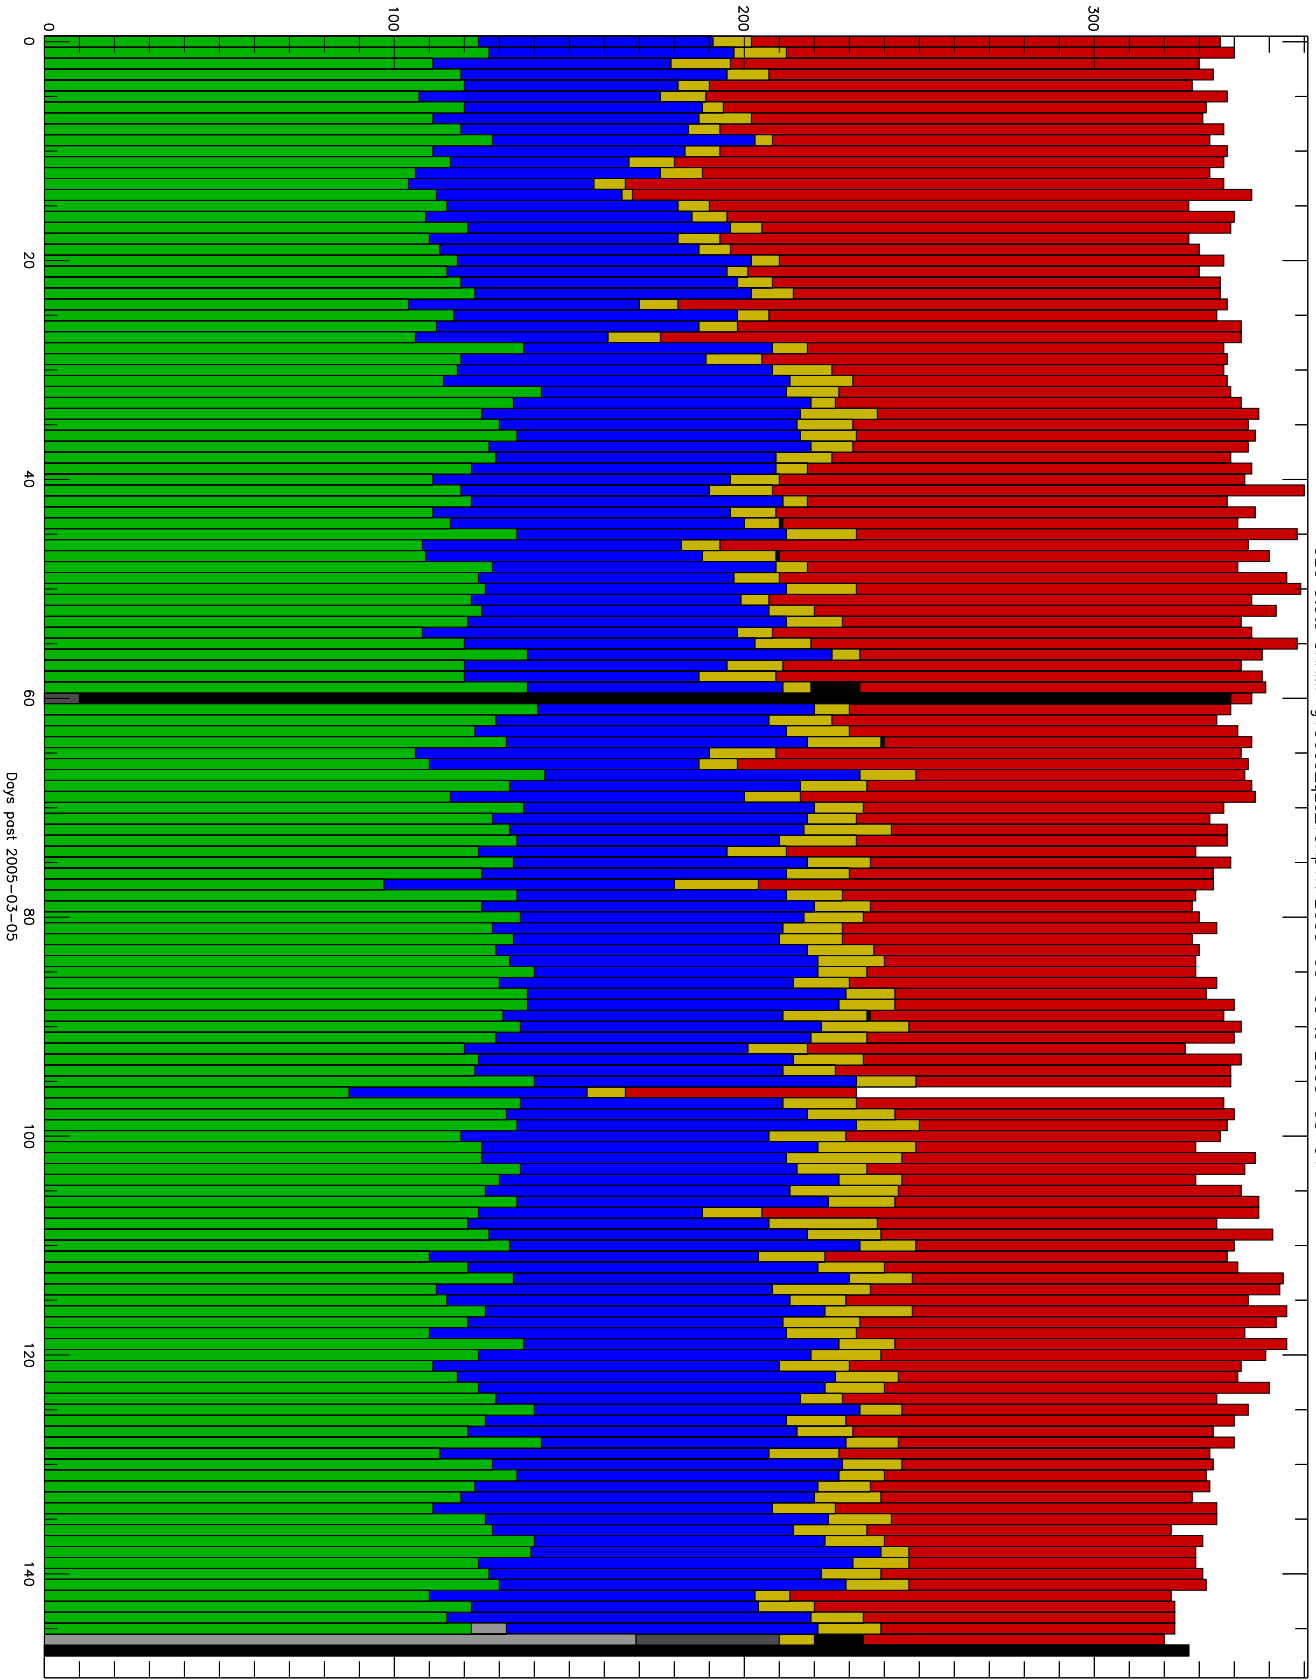

Number of occultations

GEO stats CHAMP g150c5-q2s_10kp1N 2005-03-05 to 2005-08-01

- CAL-F
- RET-F
- RET-U
- OCL-F
- OCL-U
- OCL-P