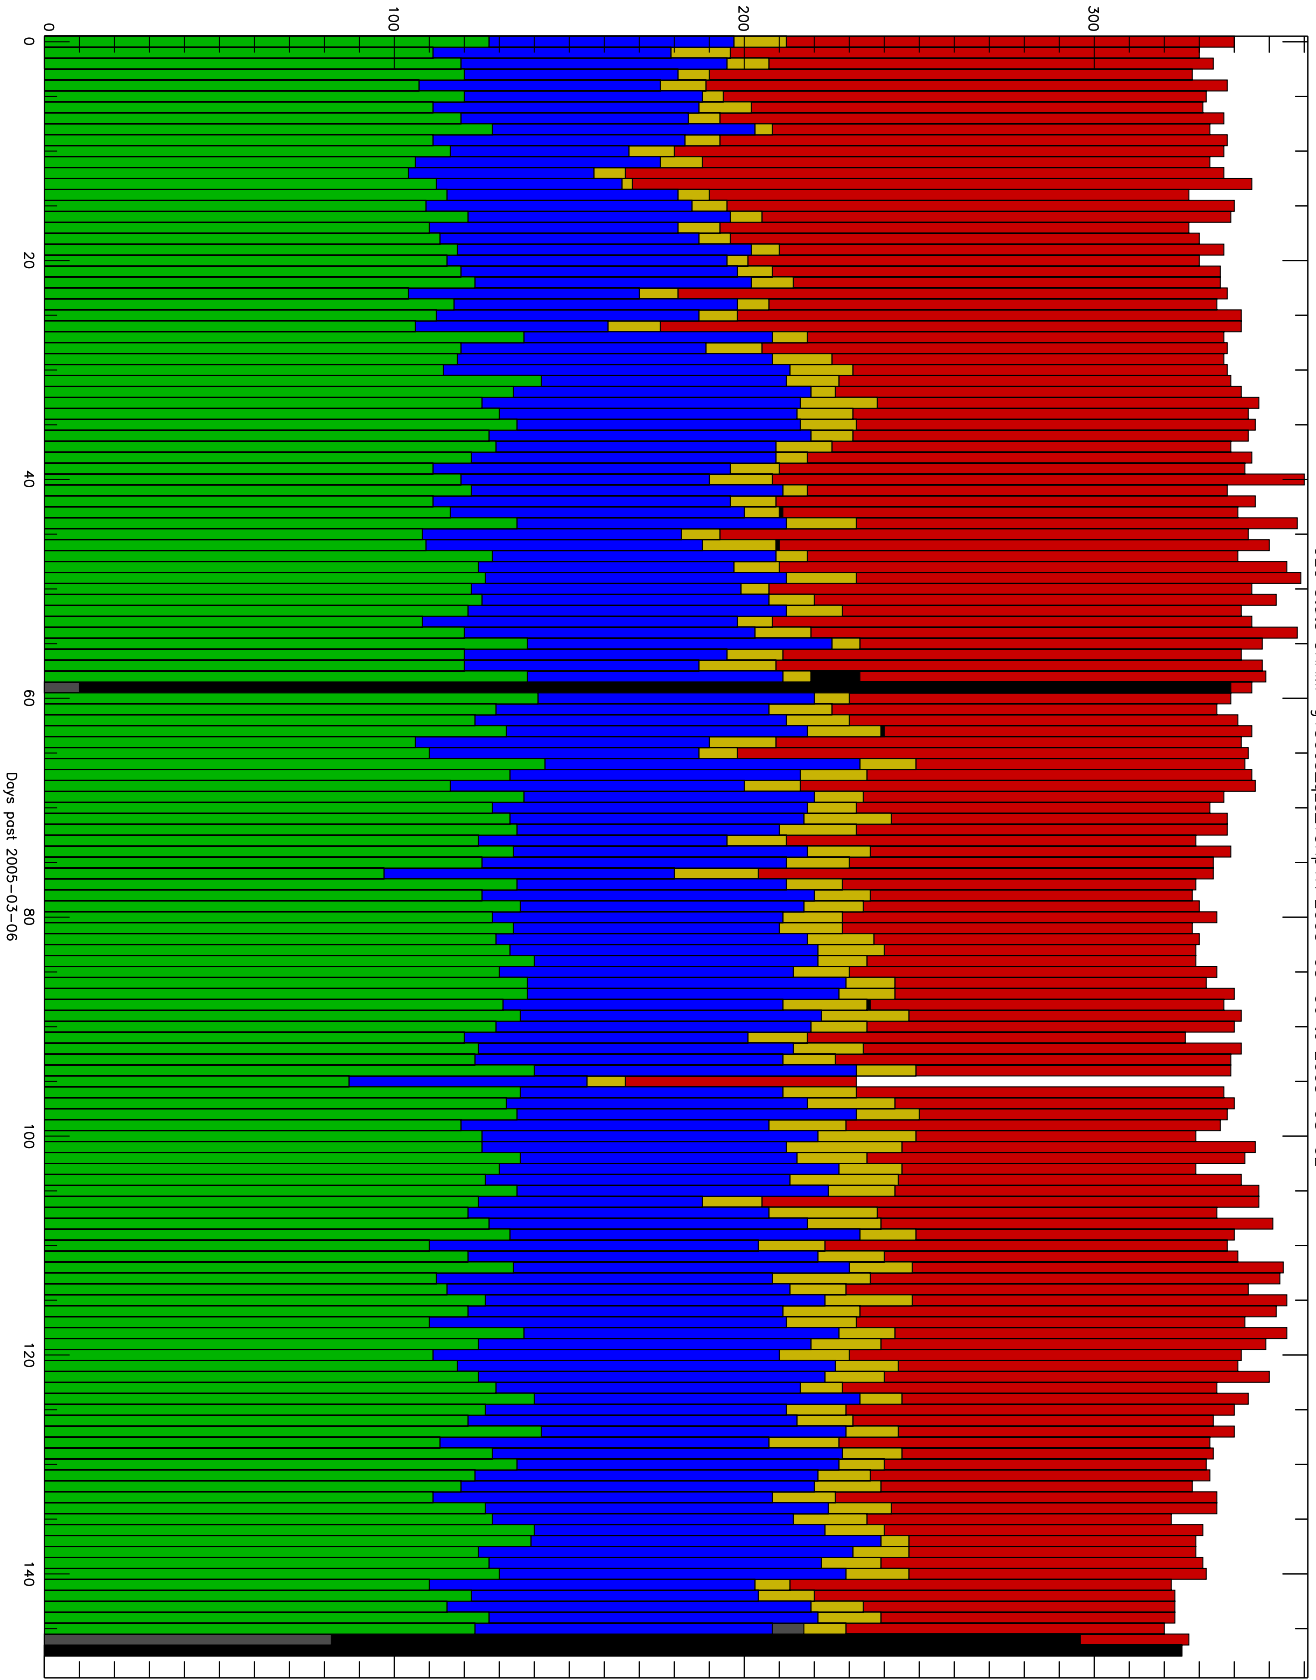

Number of occultations

GEO stats CHAMP g150c5-q2s\_10kp1N 2005-03-06 to 2005-08-02

- CAL-F
- RET-F
- RET-U
- OCL-F
- OCL-U
- OCL-P