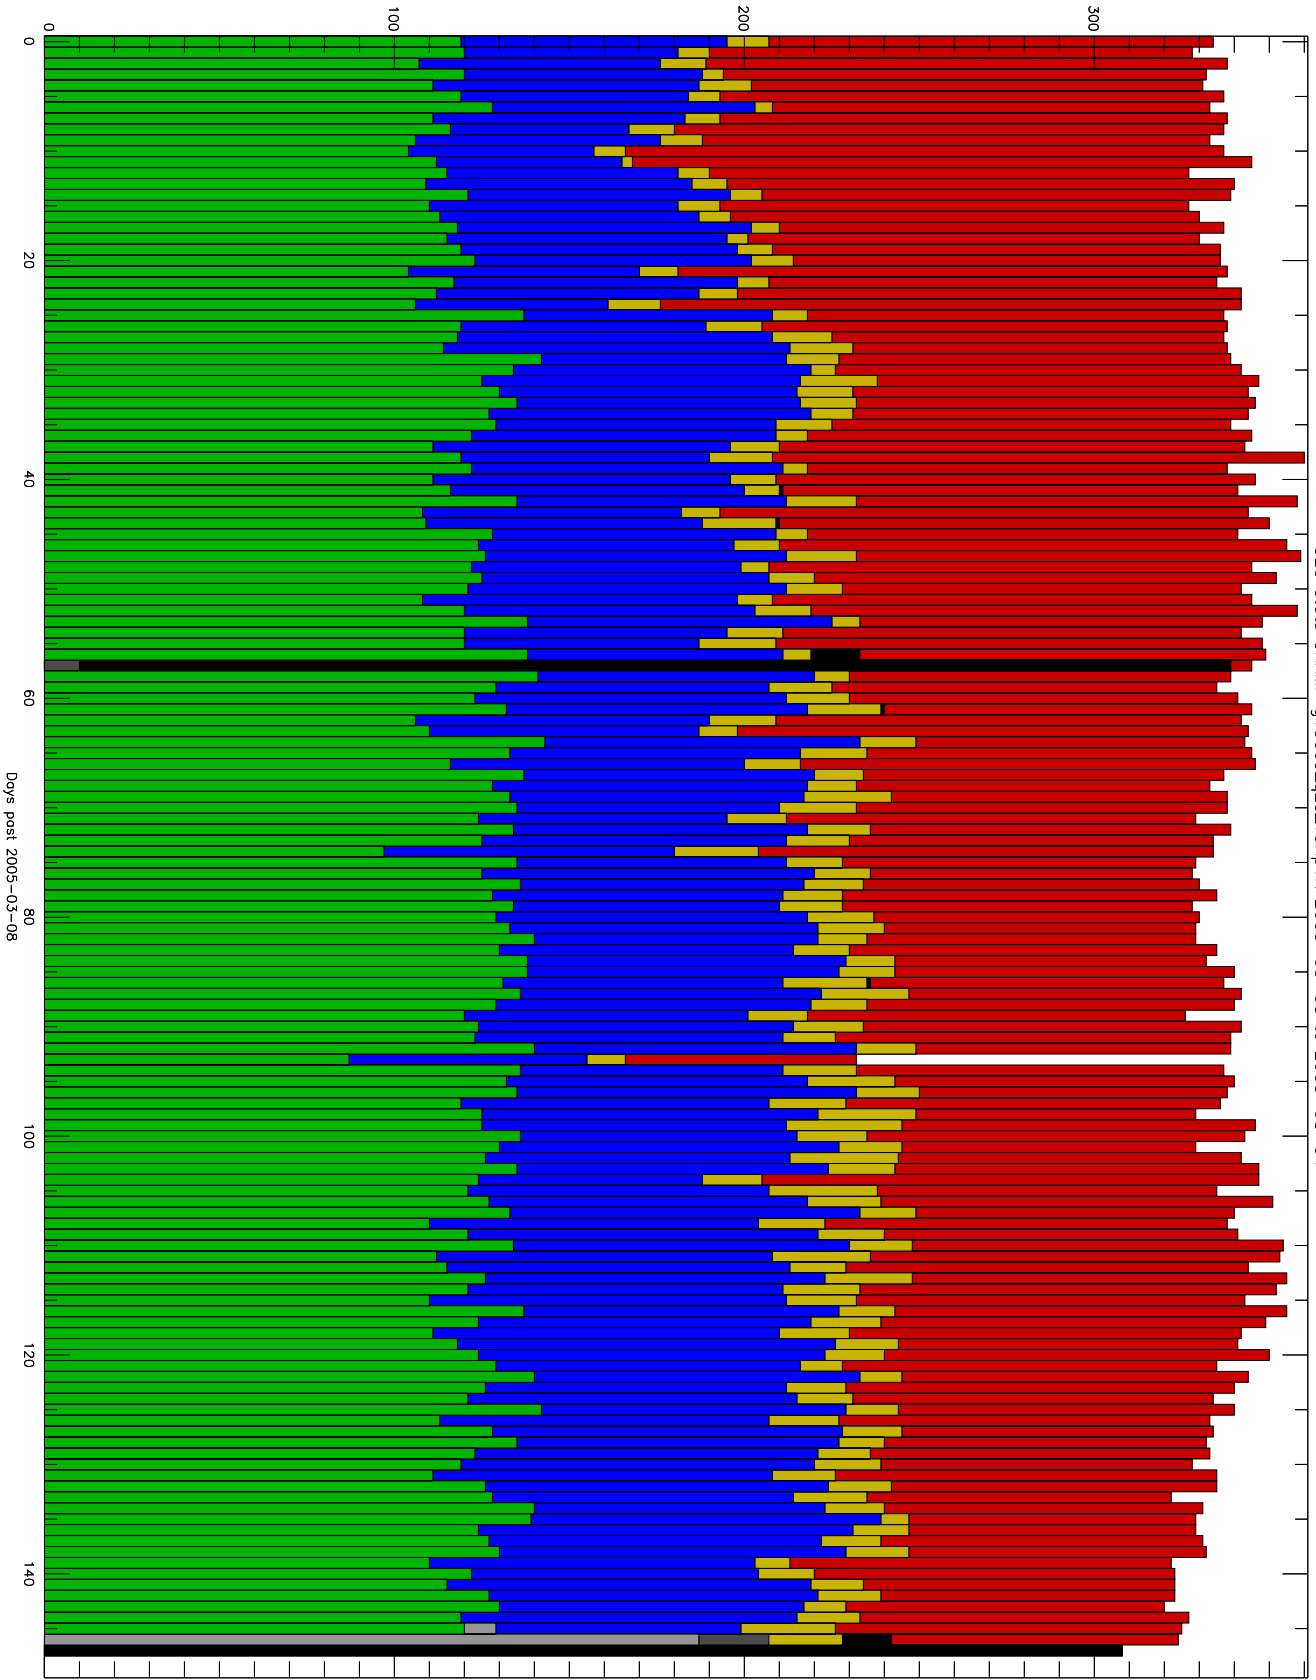

Number of occultations

GEO stats CHAMP g150c5-q2s_10kp1N 2005-03-08 to 2005-08-04

- CAL-F
- RET-F
- CAL-U
- RET-U
- OCL-F
- OCL-U
- OCL-P