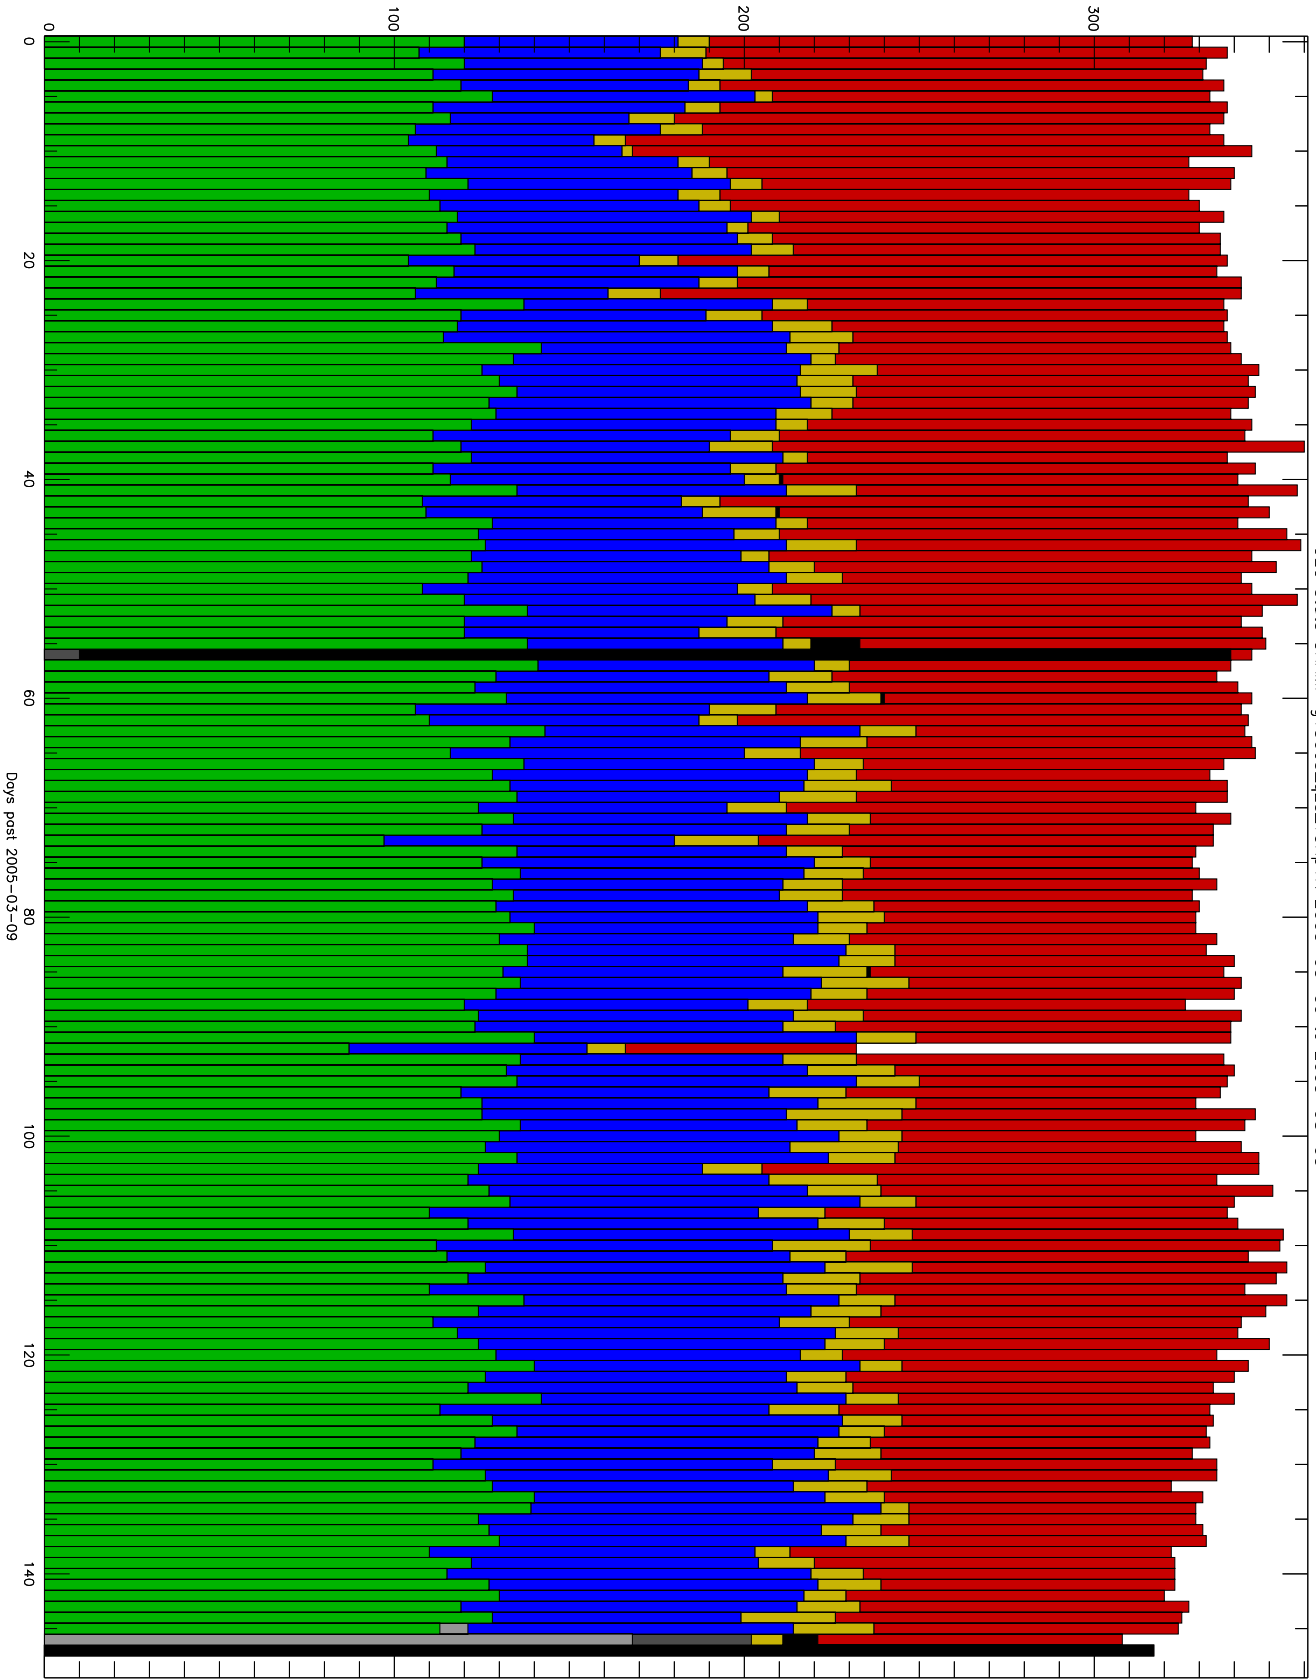

Number of occultations

GEO stats CHAMP g150c5-q2s_10Kp1N 2005-03-09 to 2005-08-05

- CAL-F
- RET-F
- RET-U
- OCL-F
- OCL-U
- OCL-P