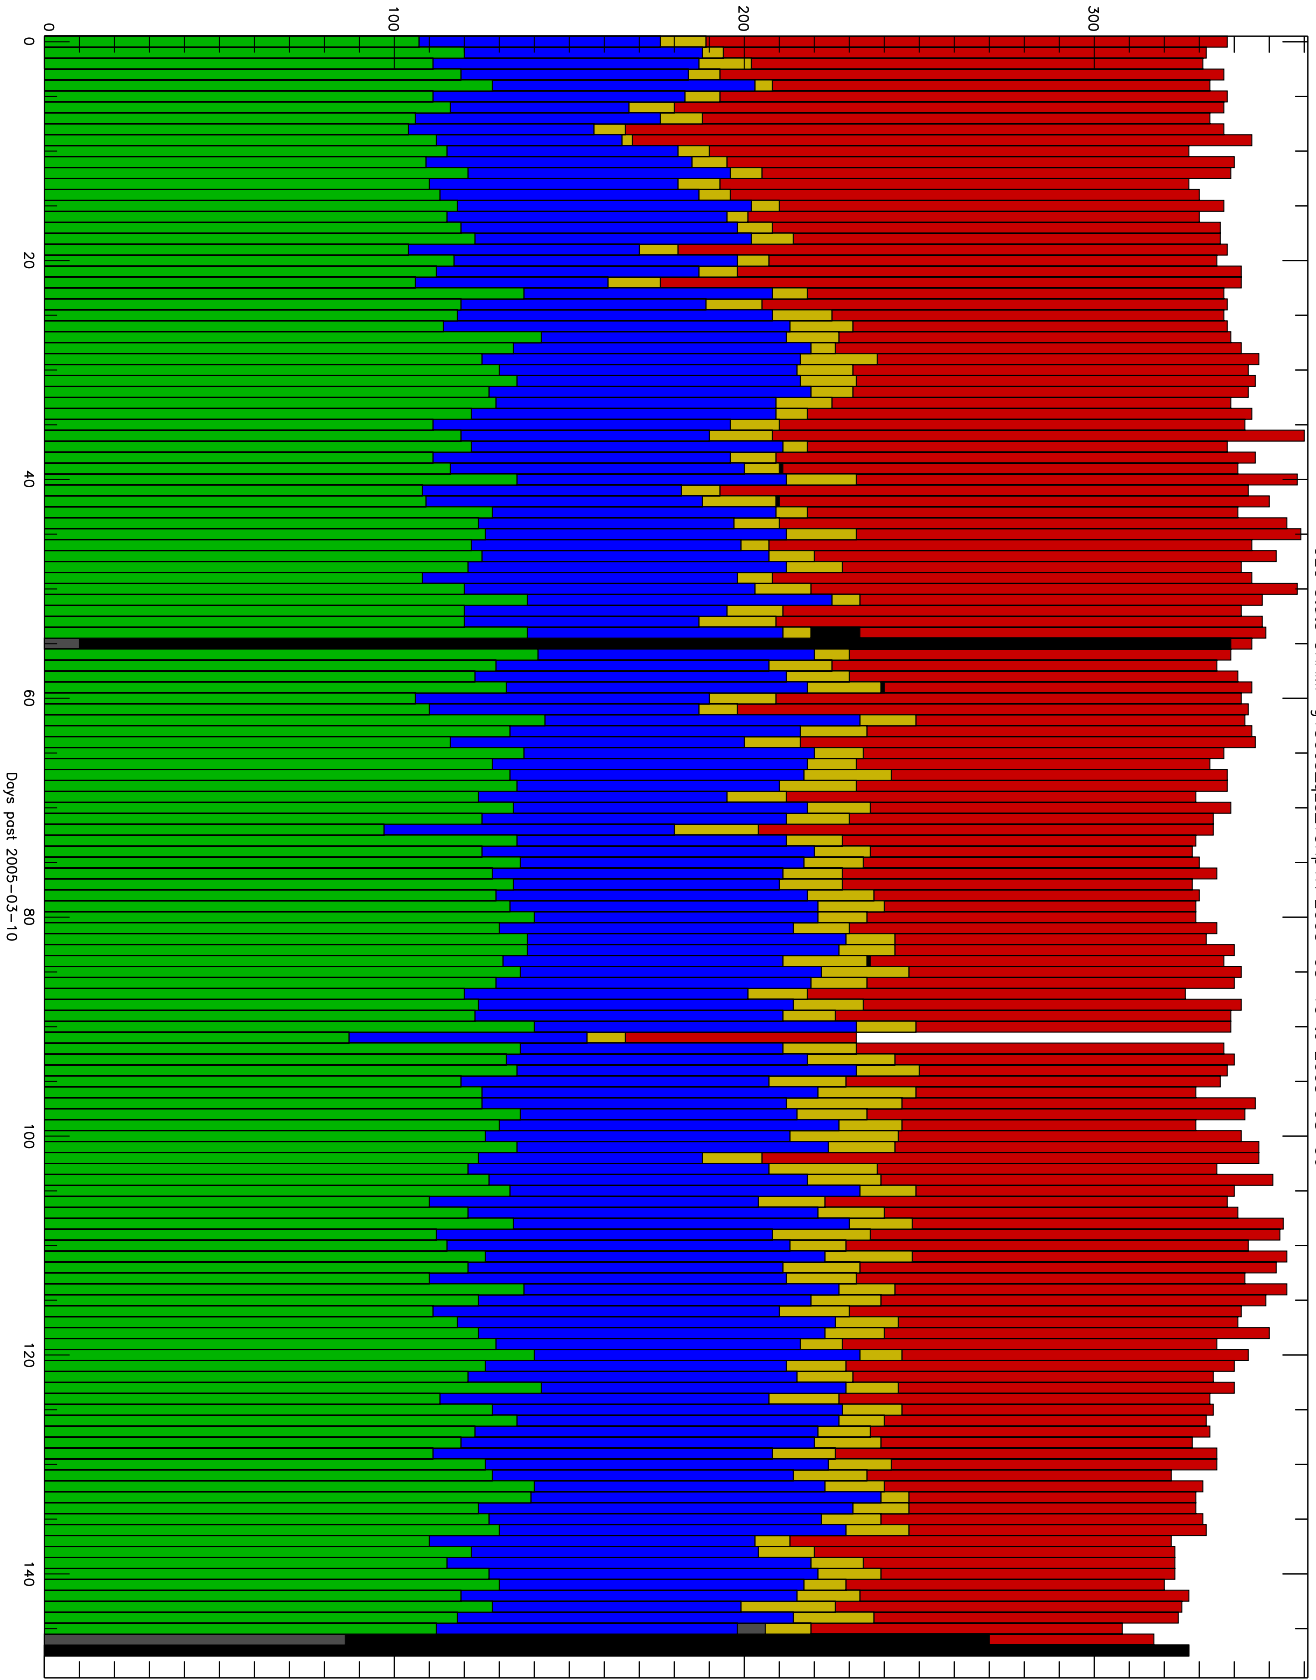

Number of occultations

GEO stats CHAMP g150c5-q2s_10kp1N 2005-03-10 to 2005-08-06

- CAL-F
- RET-F
- RET-U
- OCL-F
- OCL-U
- OCL-P