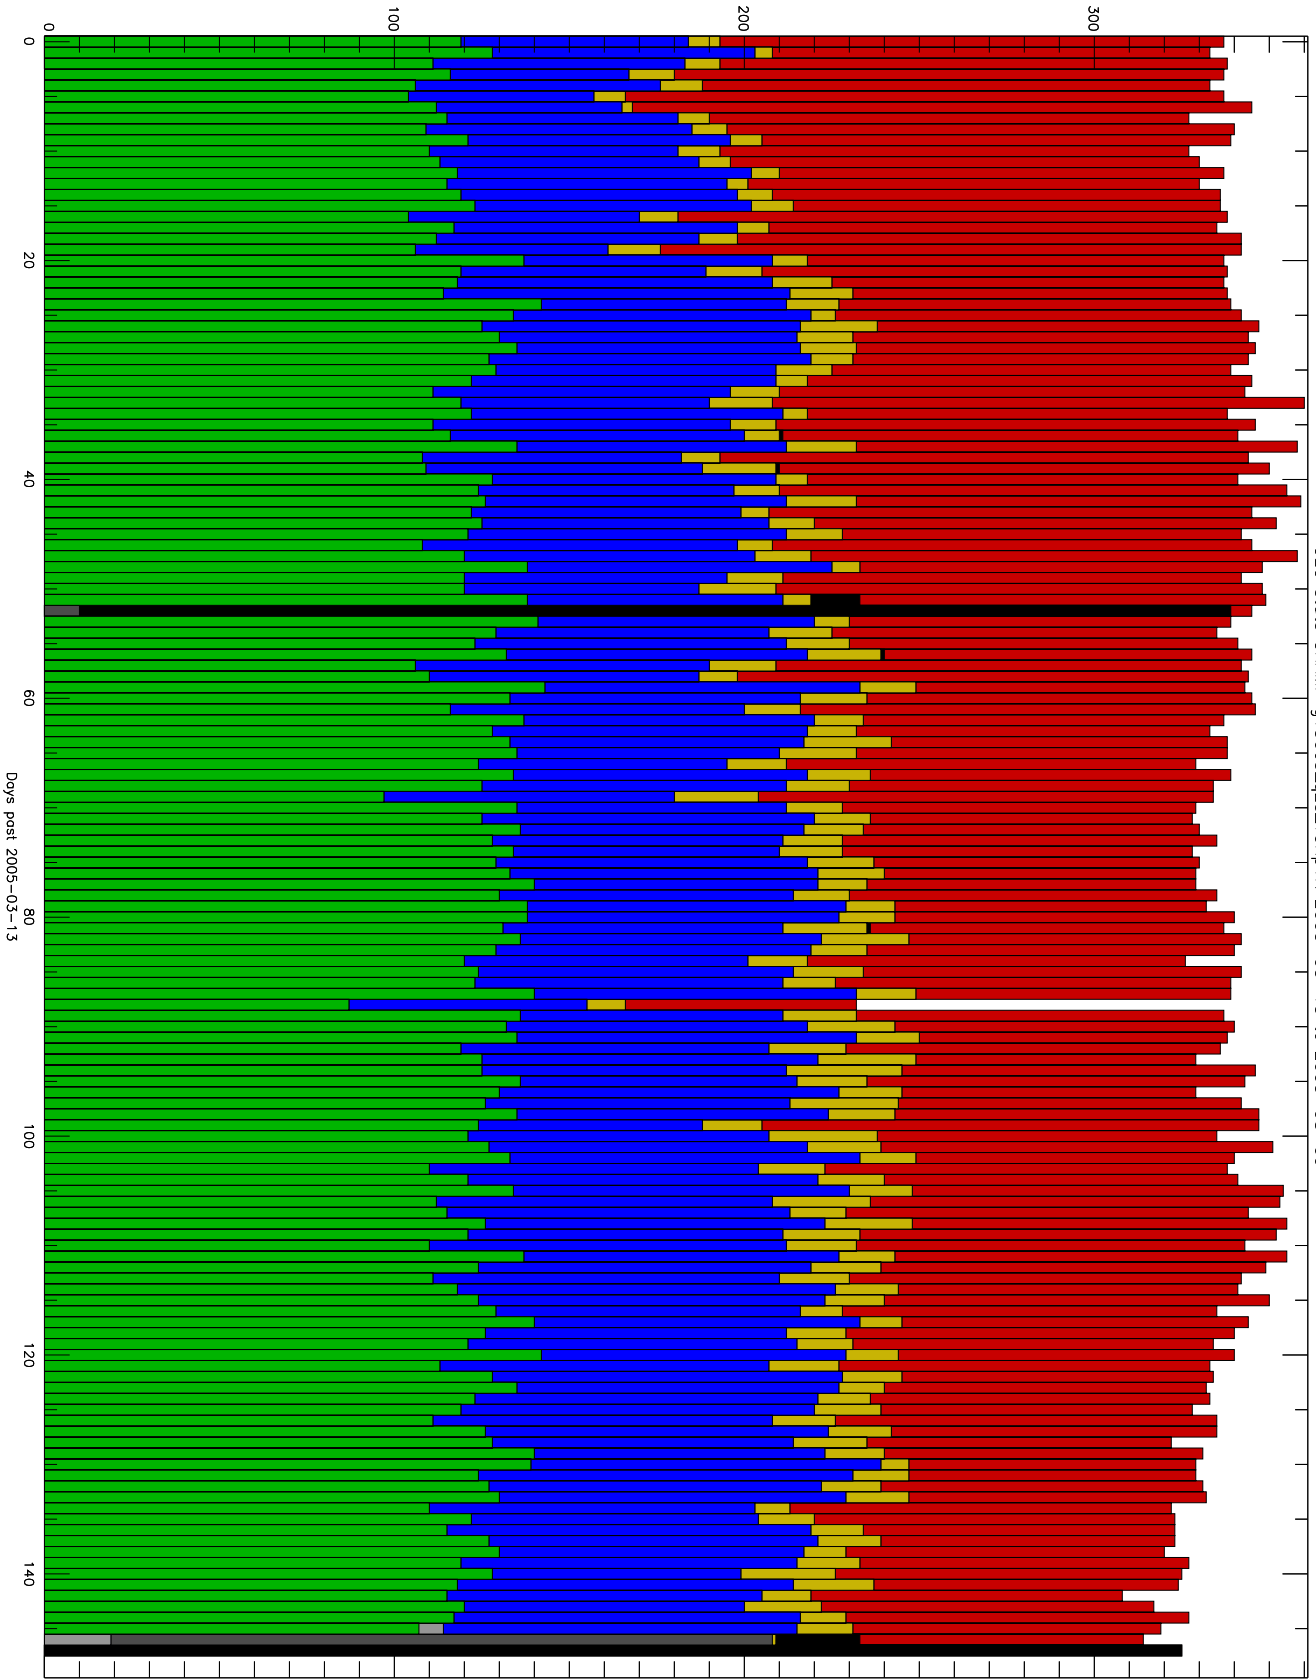

Number of occultations

GEO stats CHAMP g150c5-q2s-10kp1N 2005-03-13 to 2005-08-09

- CAL-F
- CAL-U
- RET-F
- RET-U
- OCL-F
- OCL-U
- OCL-P