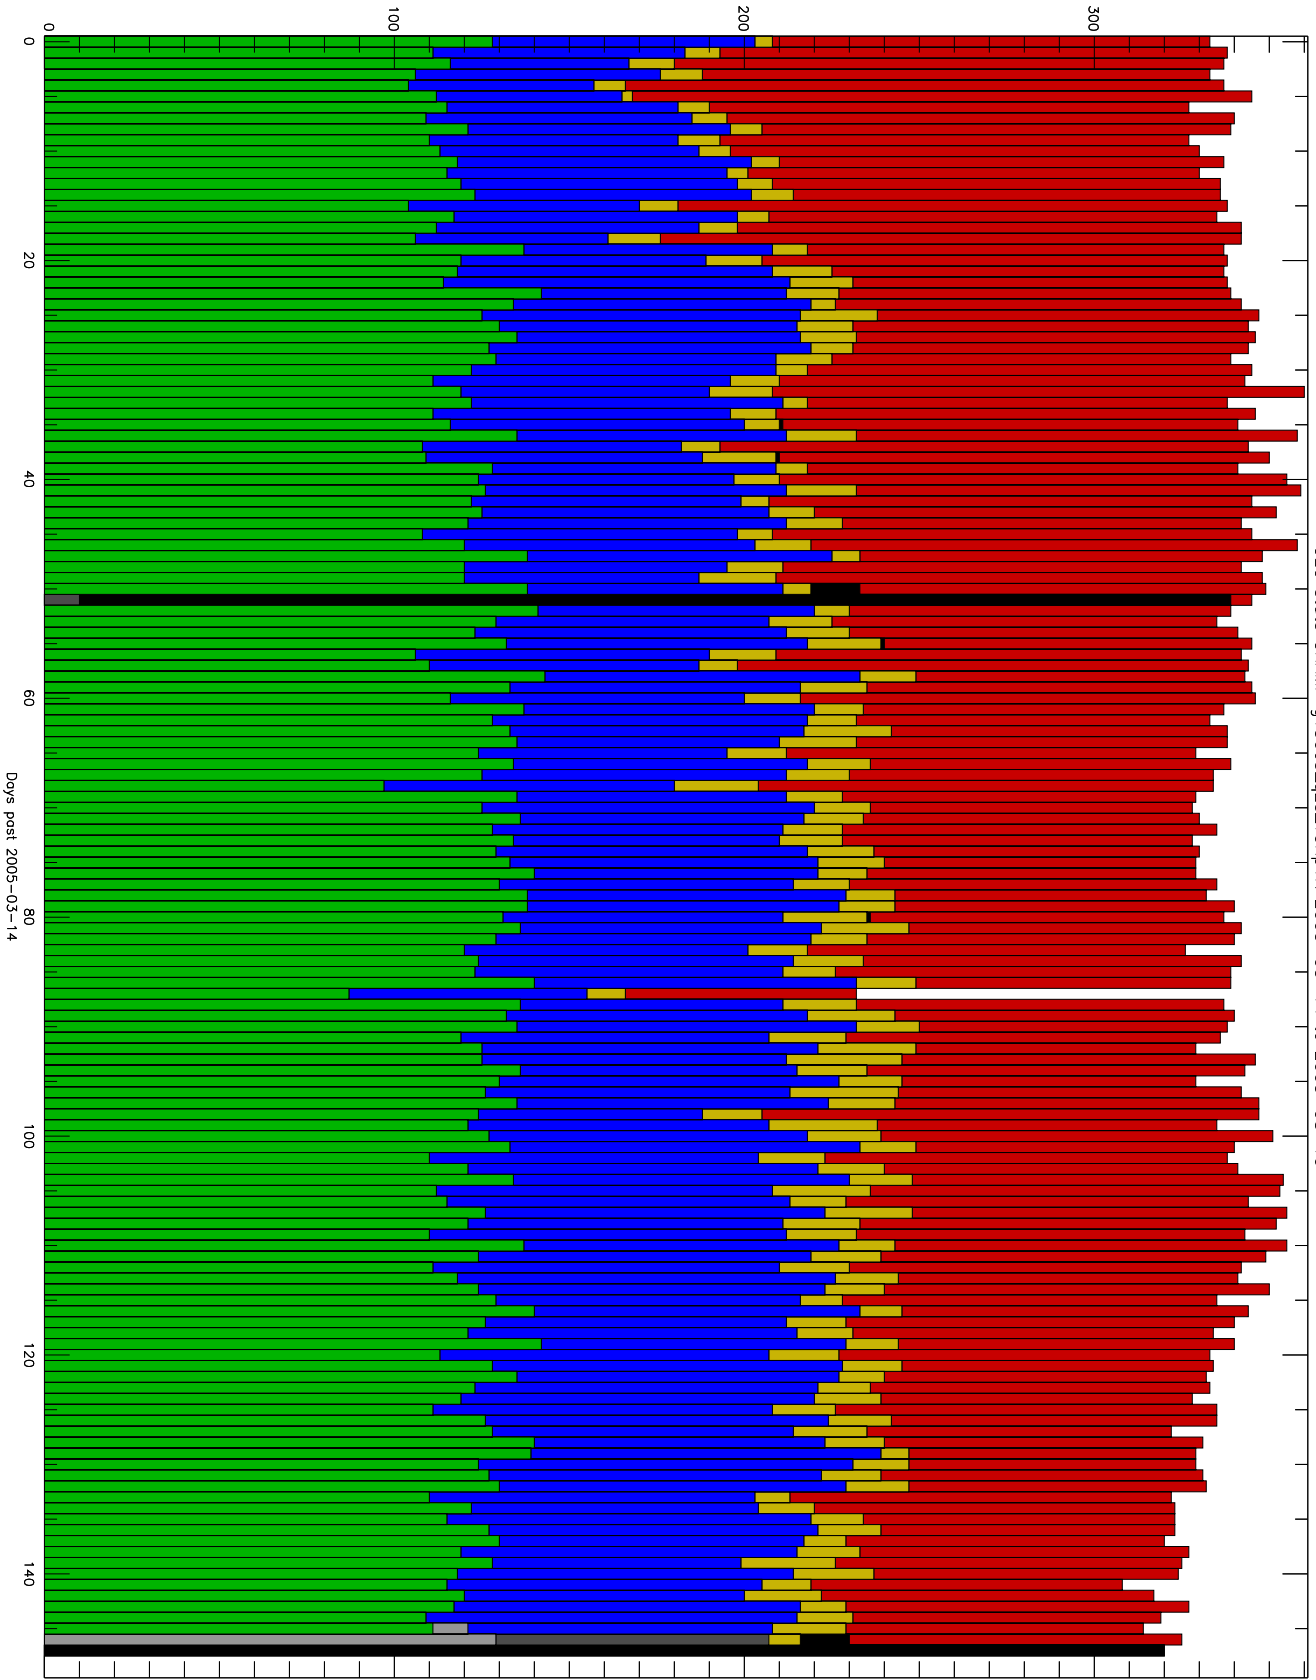

Number of occultations

GEO stats CHAMP g150c5-q2s_10Kp1N 2005-03-14 to 2005-08-10

- CAL-F
- RET-F
- CAL-U
- RET-U
- OCL-F
- OCL-U
- OCL-P