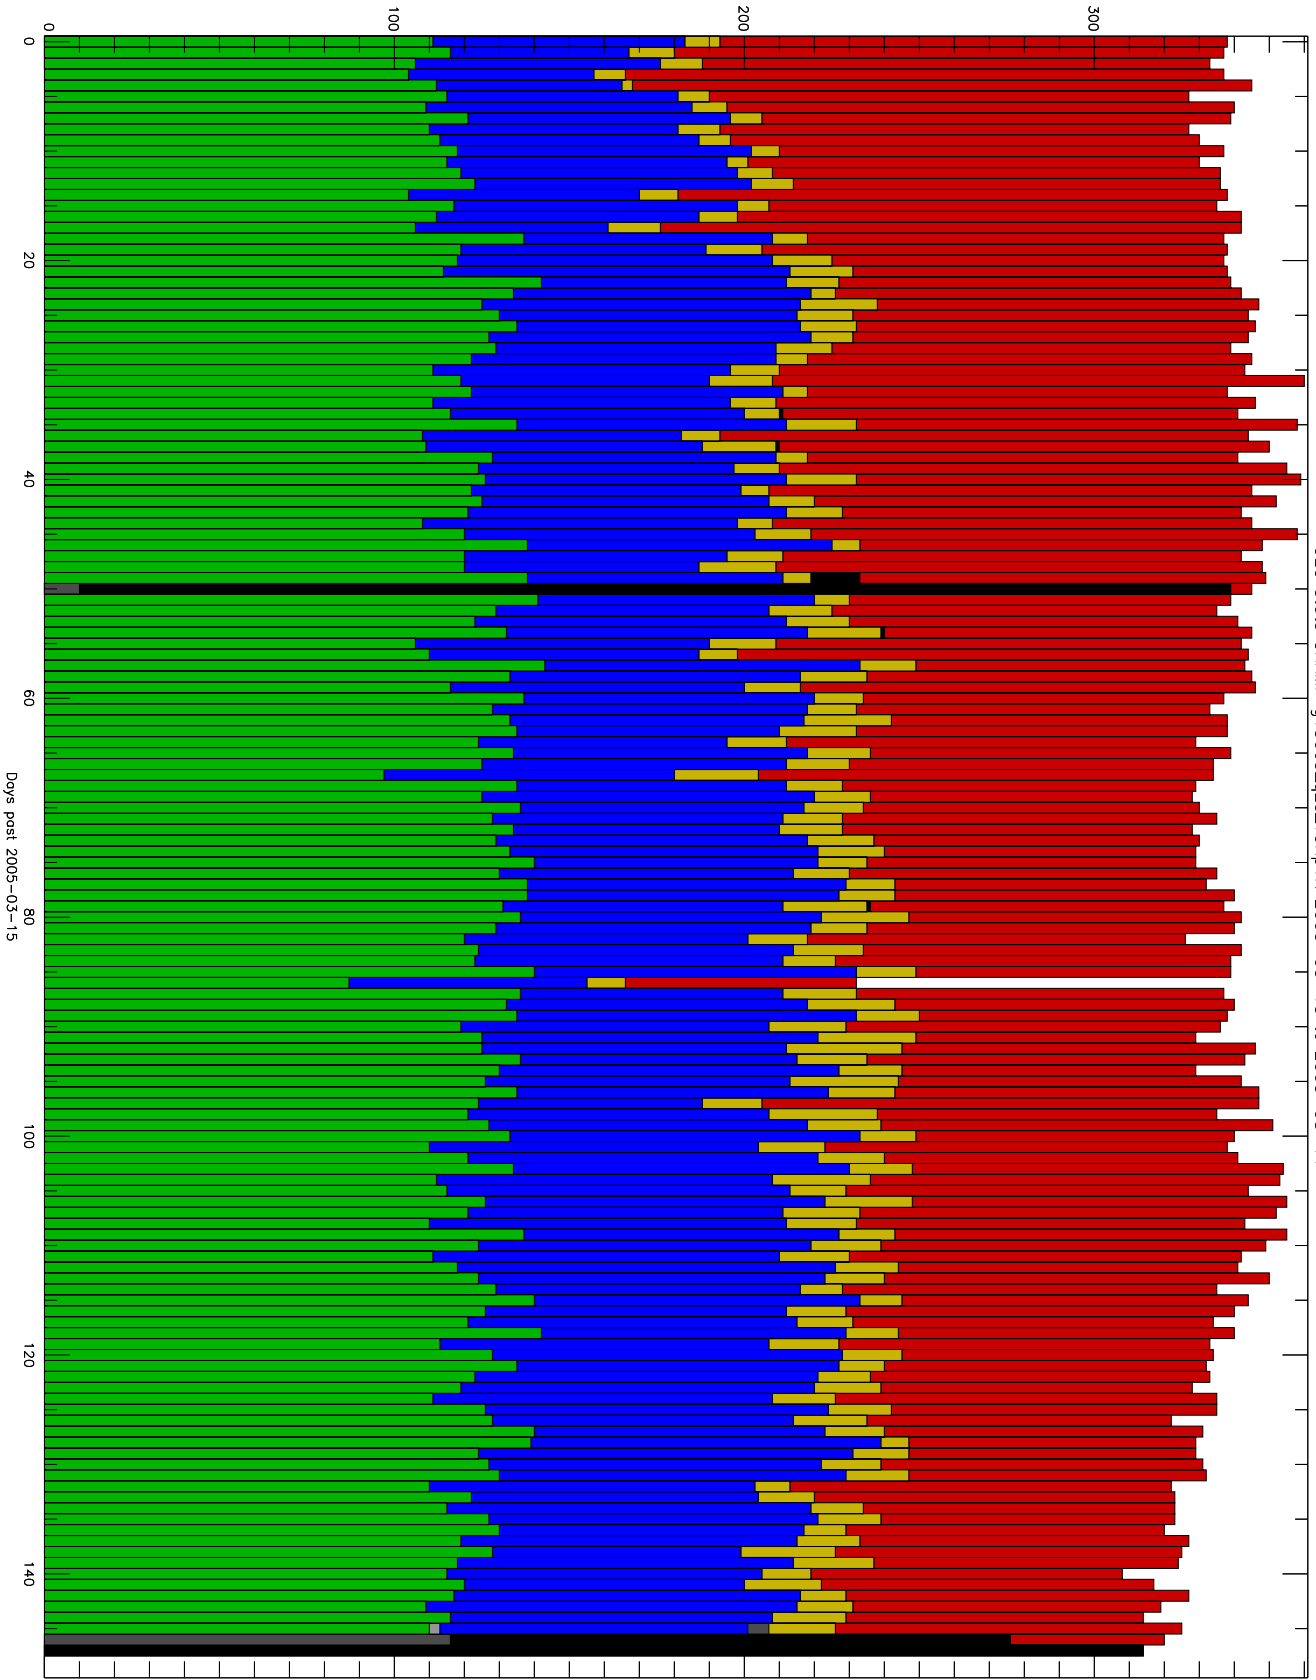

Number of occultations

GEO stats CHAMP g150c5-q2s_10kp1N 2005-03-15 to 2005-08-11

- CAL-F
- CAL-U
- RET-F
- RET-U
- OCL-F
- OCL-U
- OCL-P