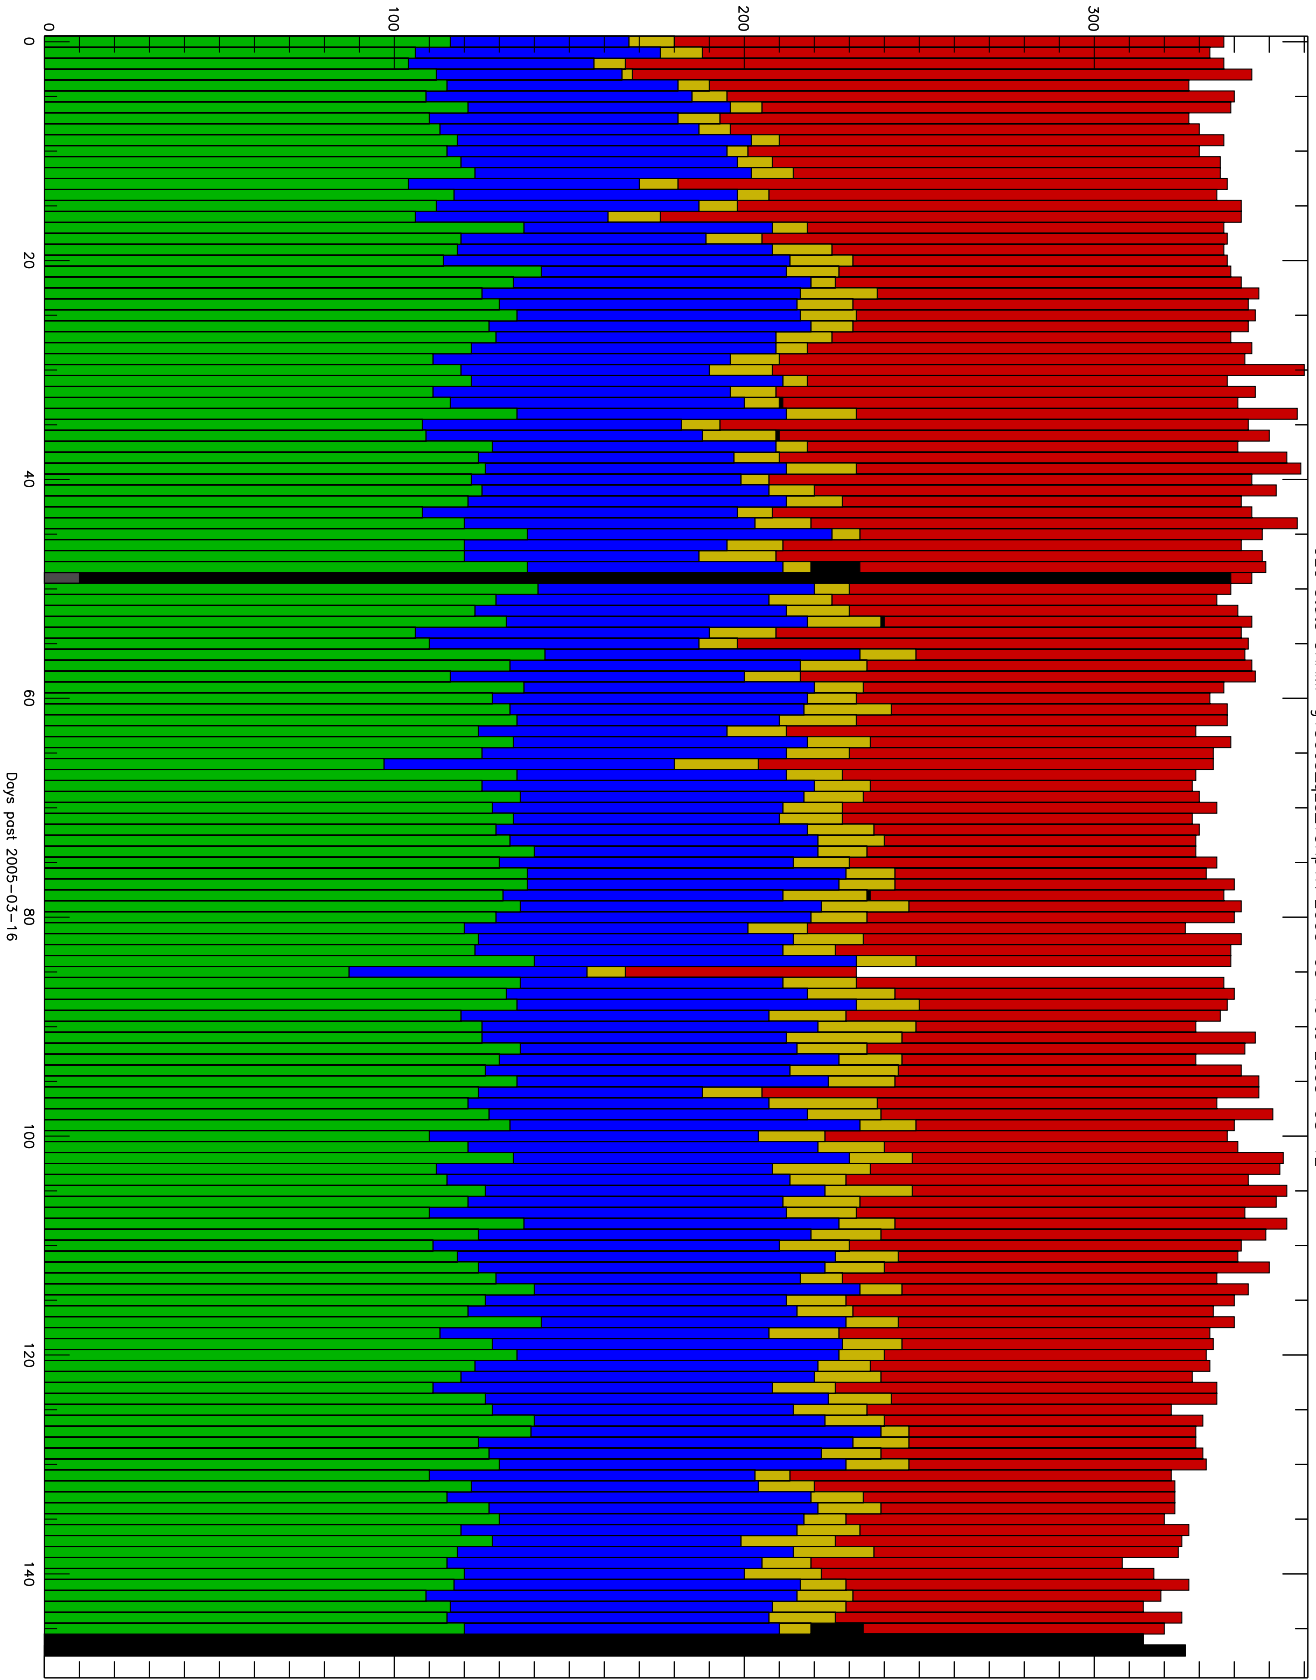

Number of occultations

GEO stats CHAMP g150c5-q2s_10Kp1N 2005-03-16 to 2005-08-12

- CAL-F
- RET-F
- RET-U
- OCL-F
- OCL-U
- OCL-P