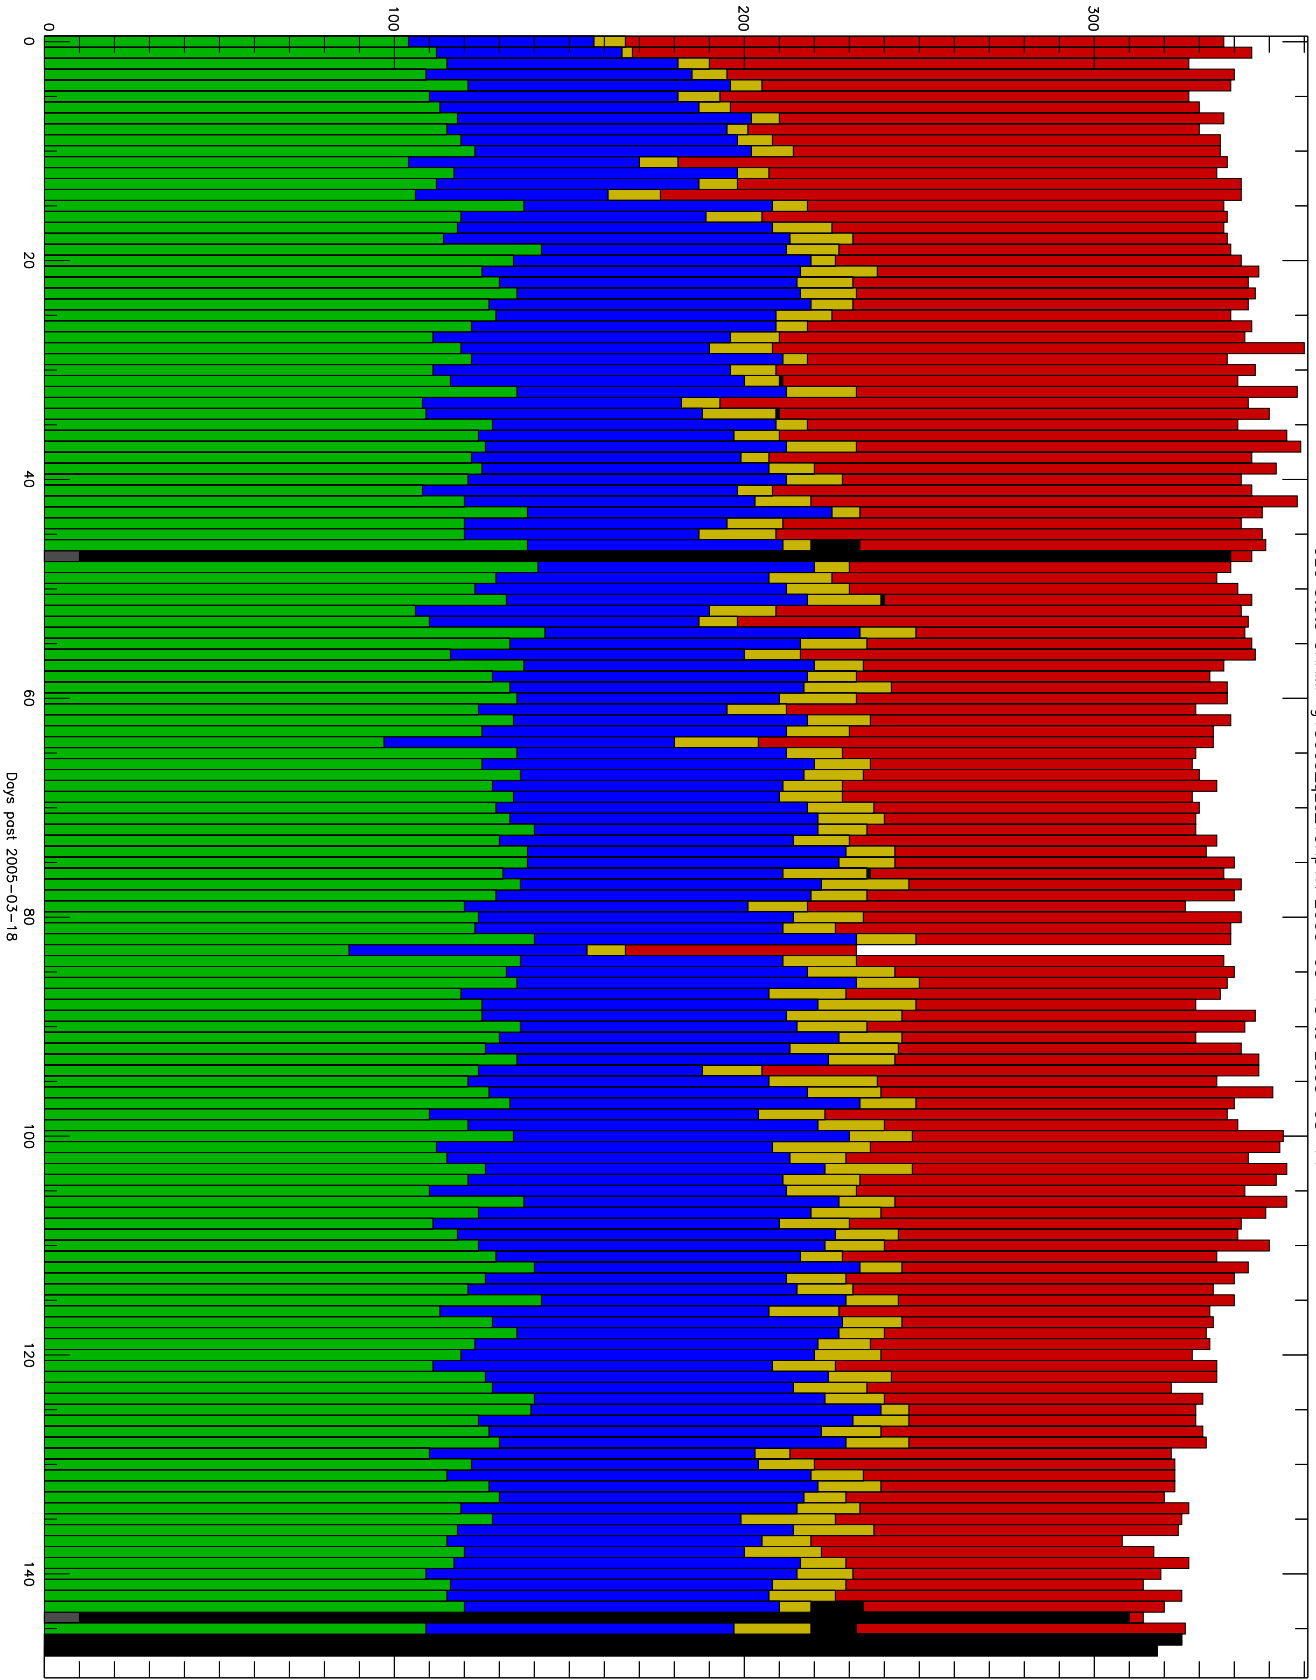

Number of occultations

GEO stats CHAMP g150c5-q2s_10kp1N 2005-03-18 to 2005-08-14

- CAL-F
- CAL-U
- RET-F
- RET-U
- OCL-F
- OCL-U
- OCL-P