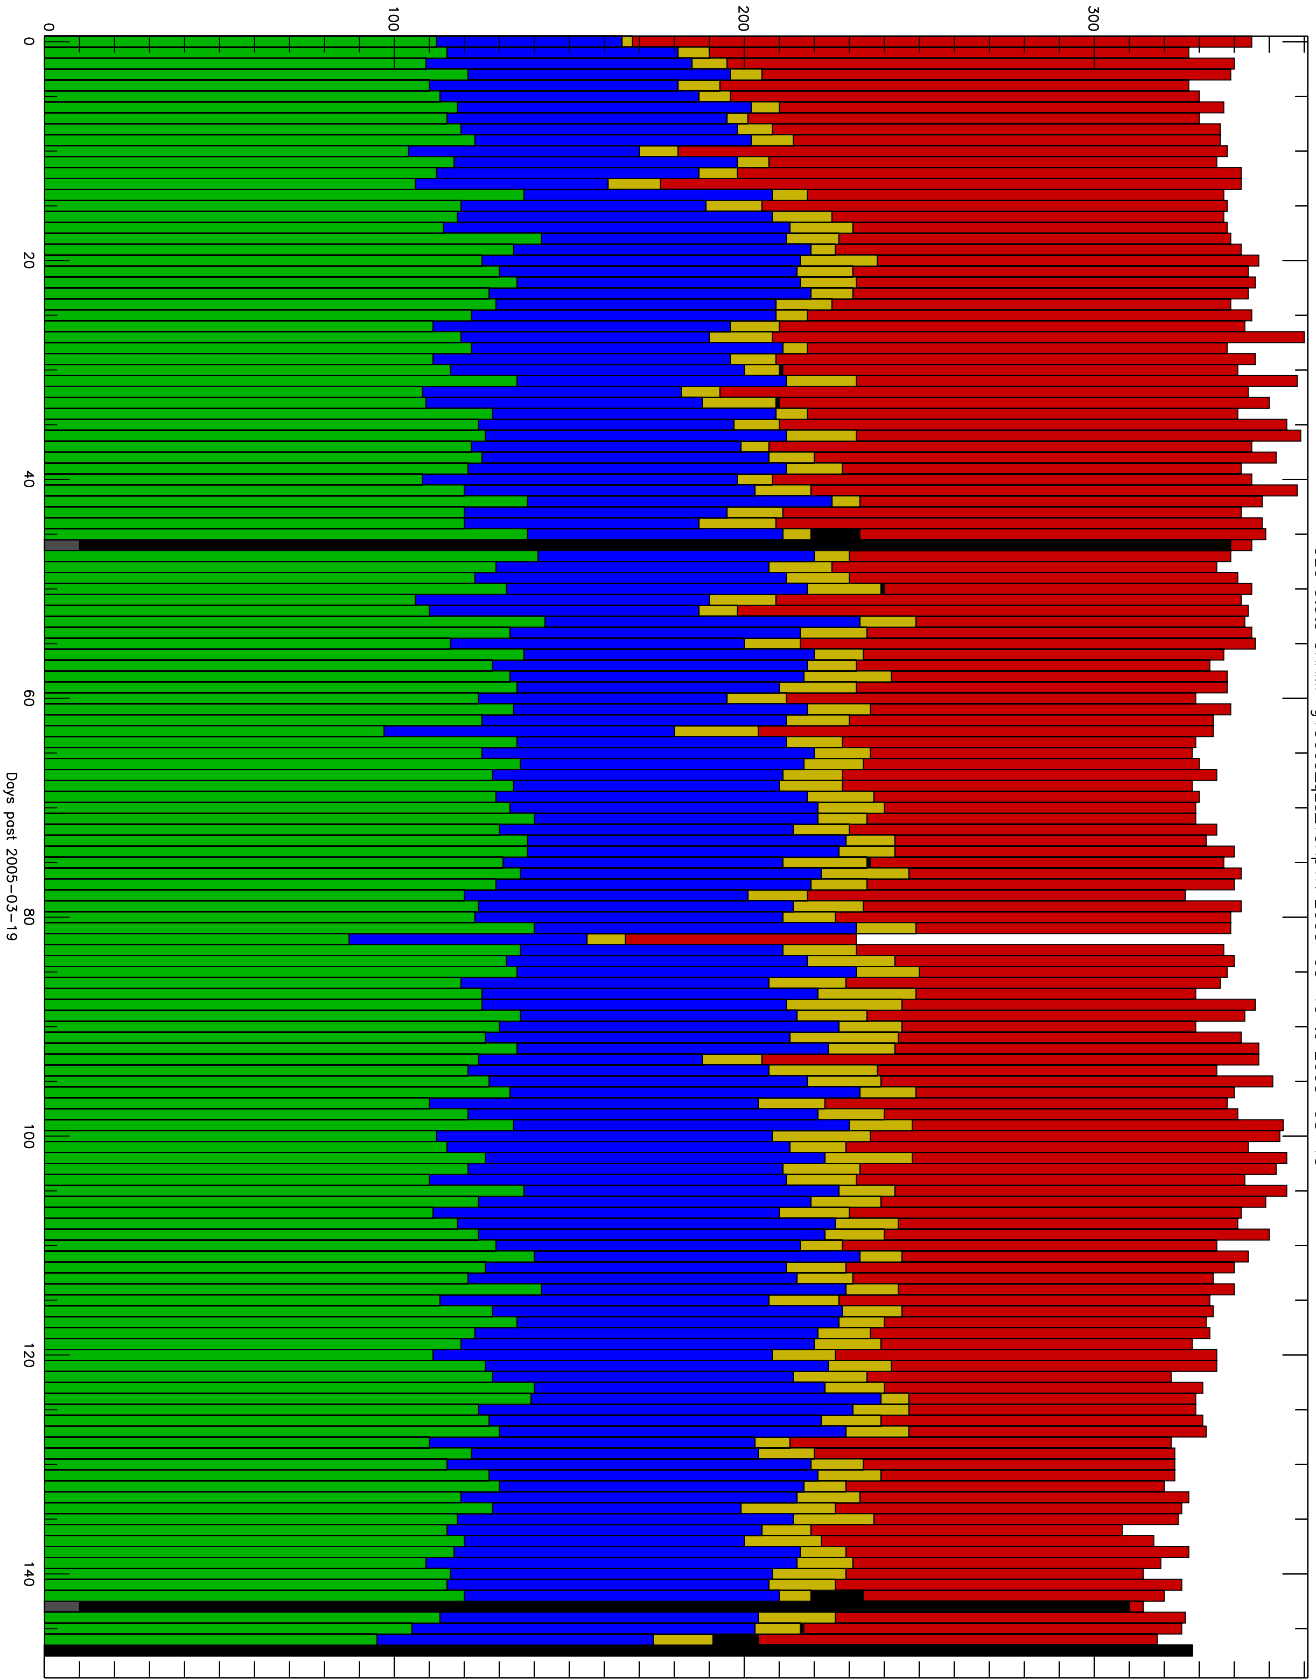

Number of occultations

GEO stats CHAMP g150c5-q2s_10Kp1N 2005-03-19 to 2005-08-15

- CAL-F
- RET-F
- CAL-U
- RET-U
- OCL-F
- OCL-U
- OCL-P