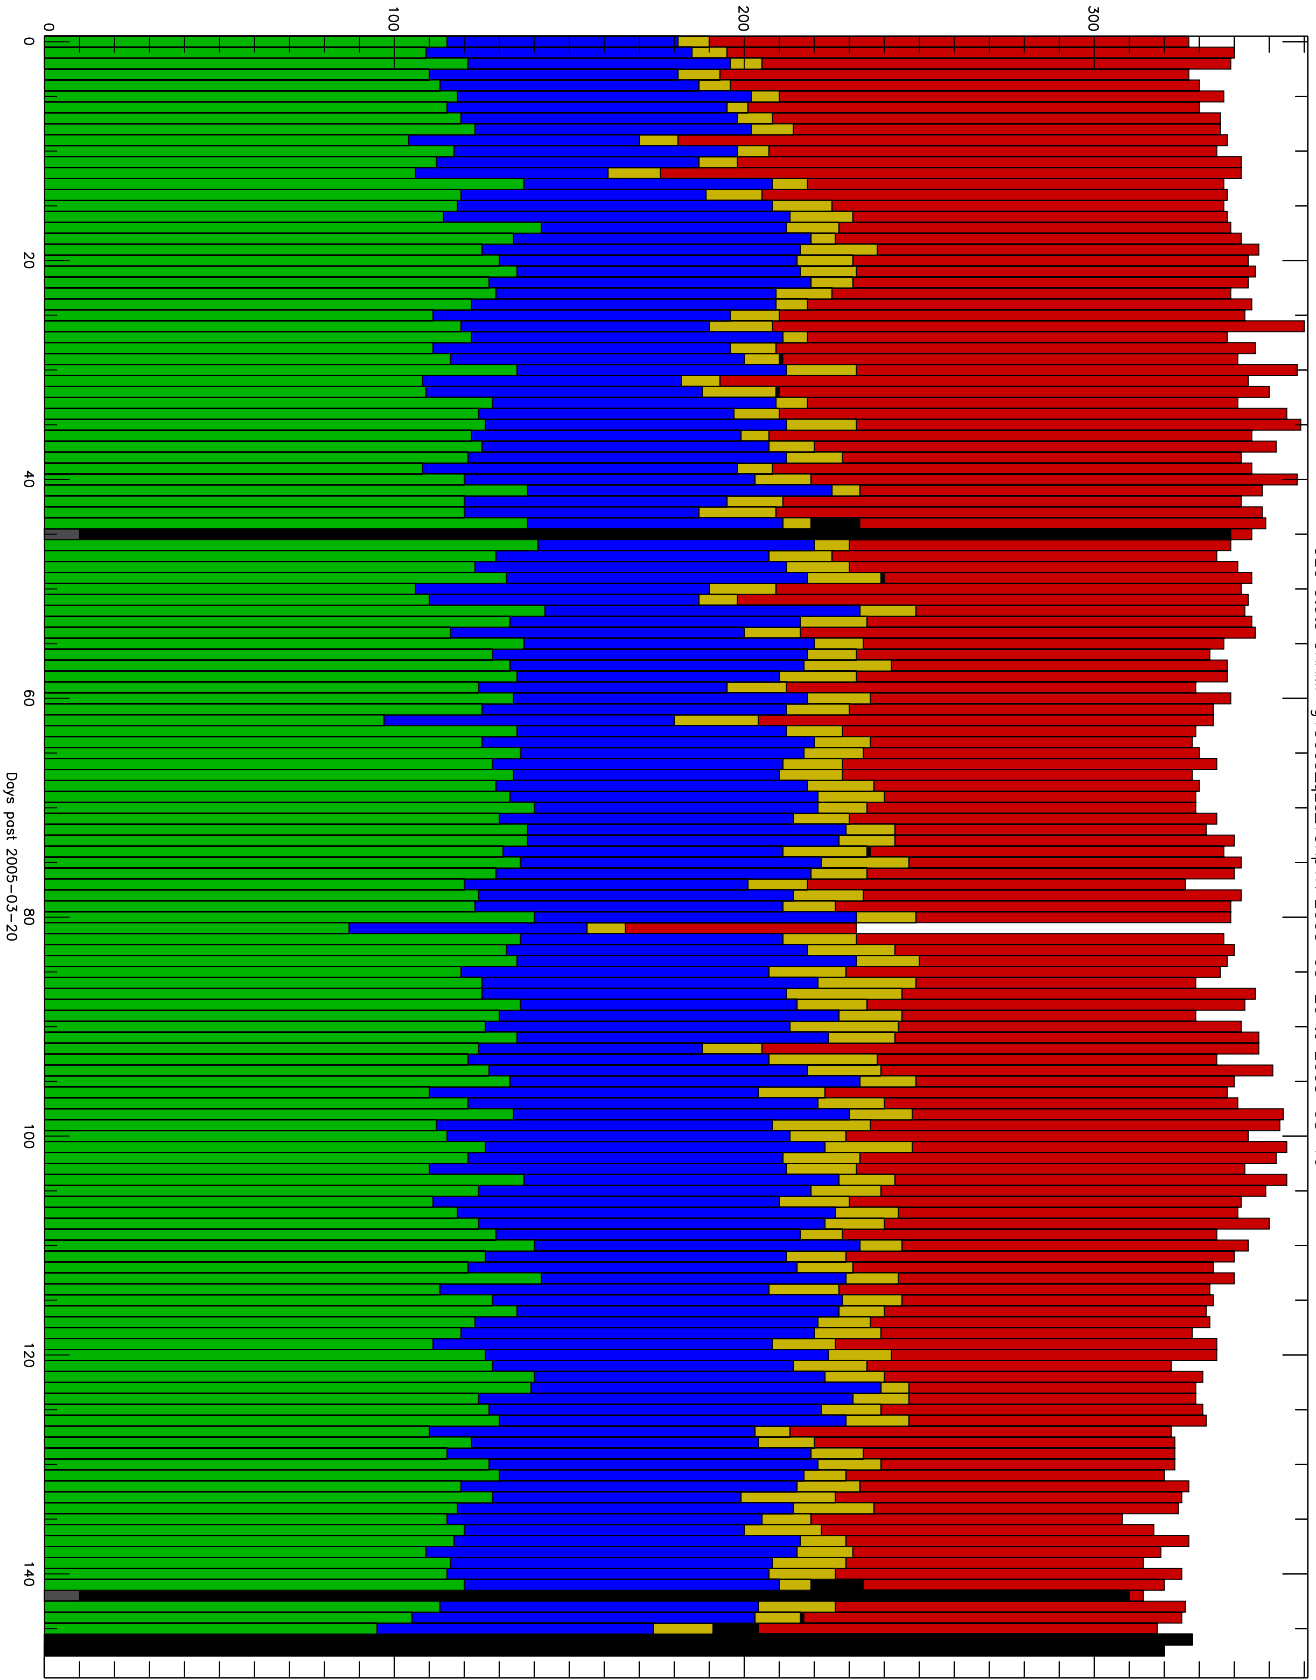

Number of occultations

GEO stats CHAMP g150c5-q2s_10kp1N 2005-03-20 to 2005-08-16

- CAL-F
- RET-F
- RET-U
- OCL-F
- OCL-U
- OCL-P