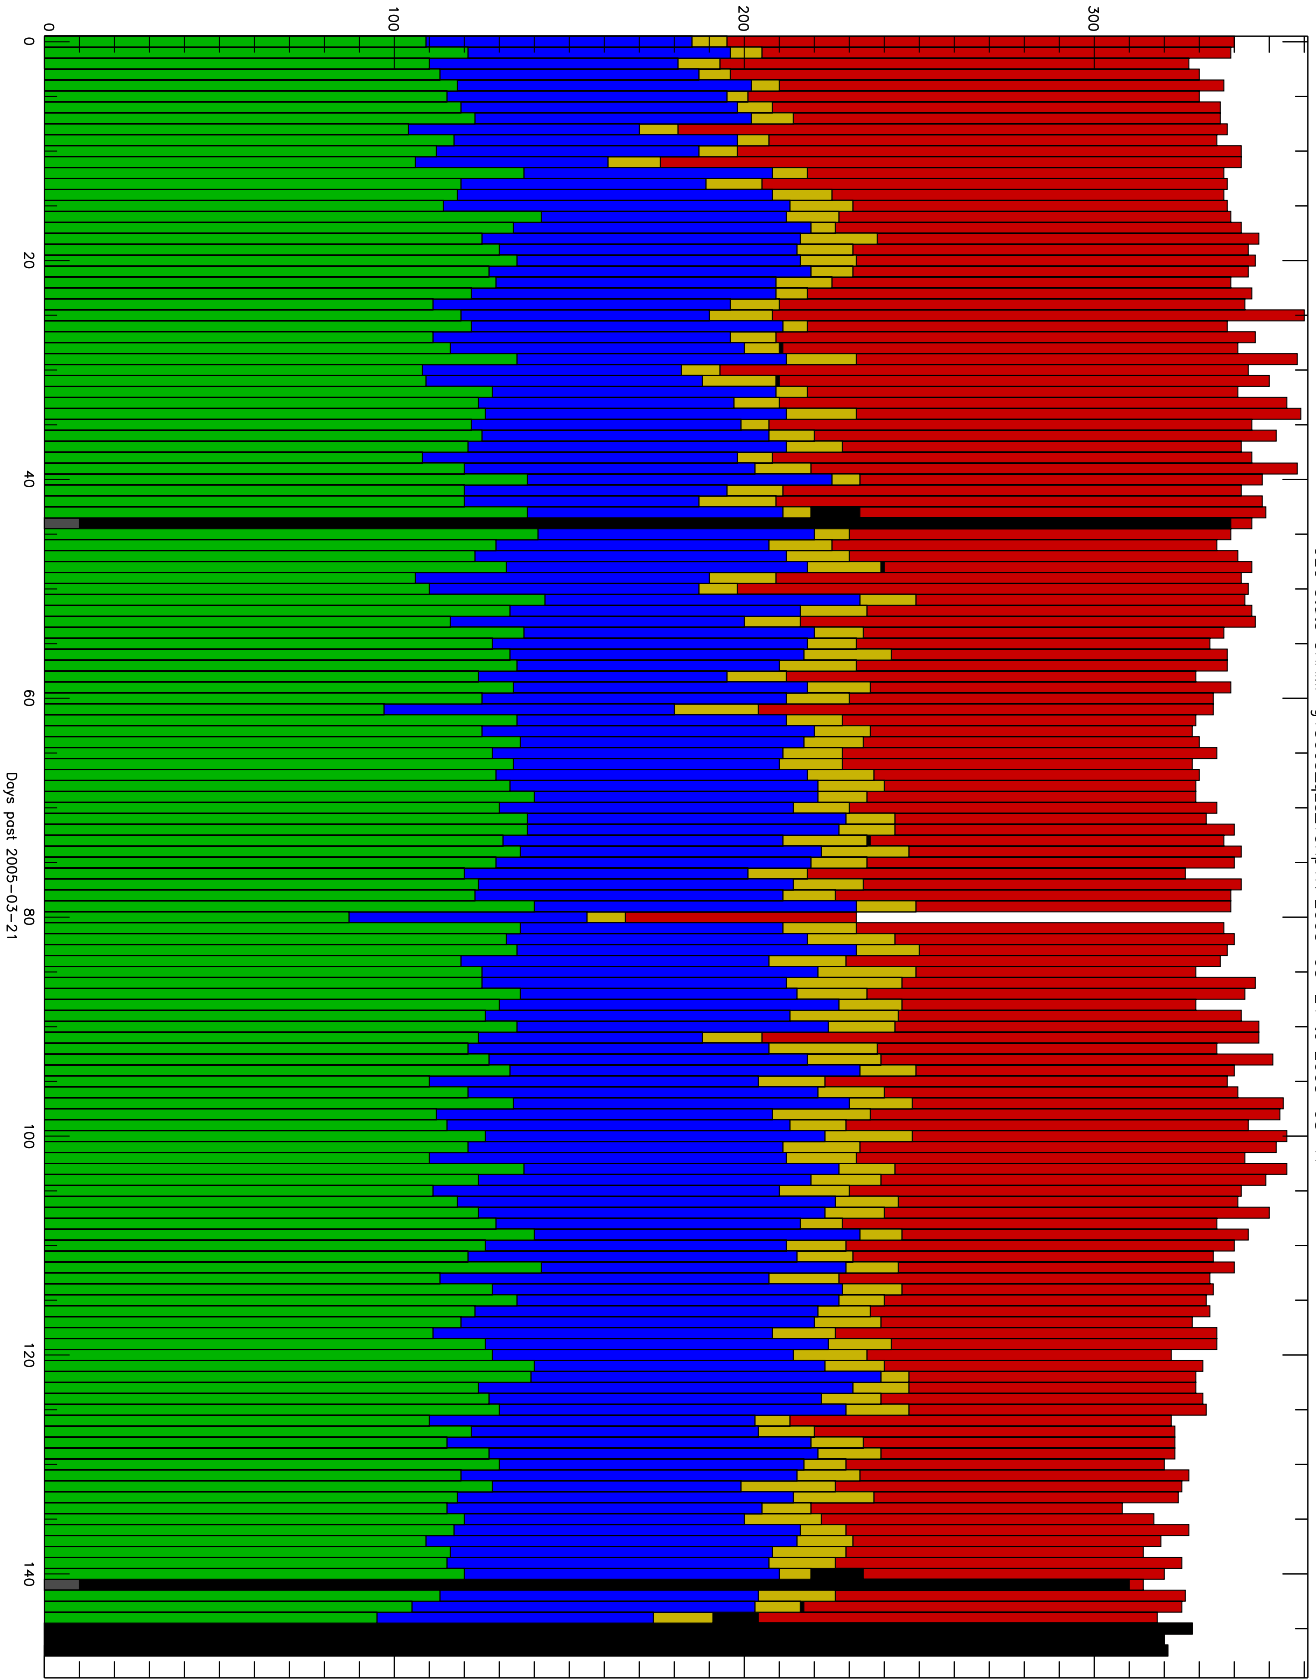

Number of occultations

GEO stats CHAMP g150c5-q2s_10kp1N 2005-03-21 to 2005-08-17

- CAL-F
- RET-F
- RET-U
- OCL-F
- OCL-U
- OCL-P