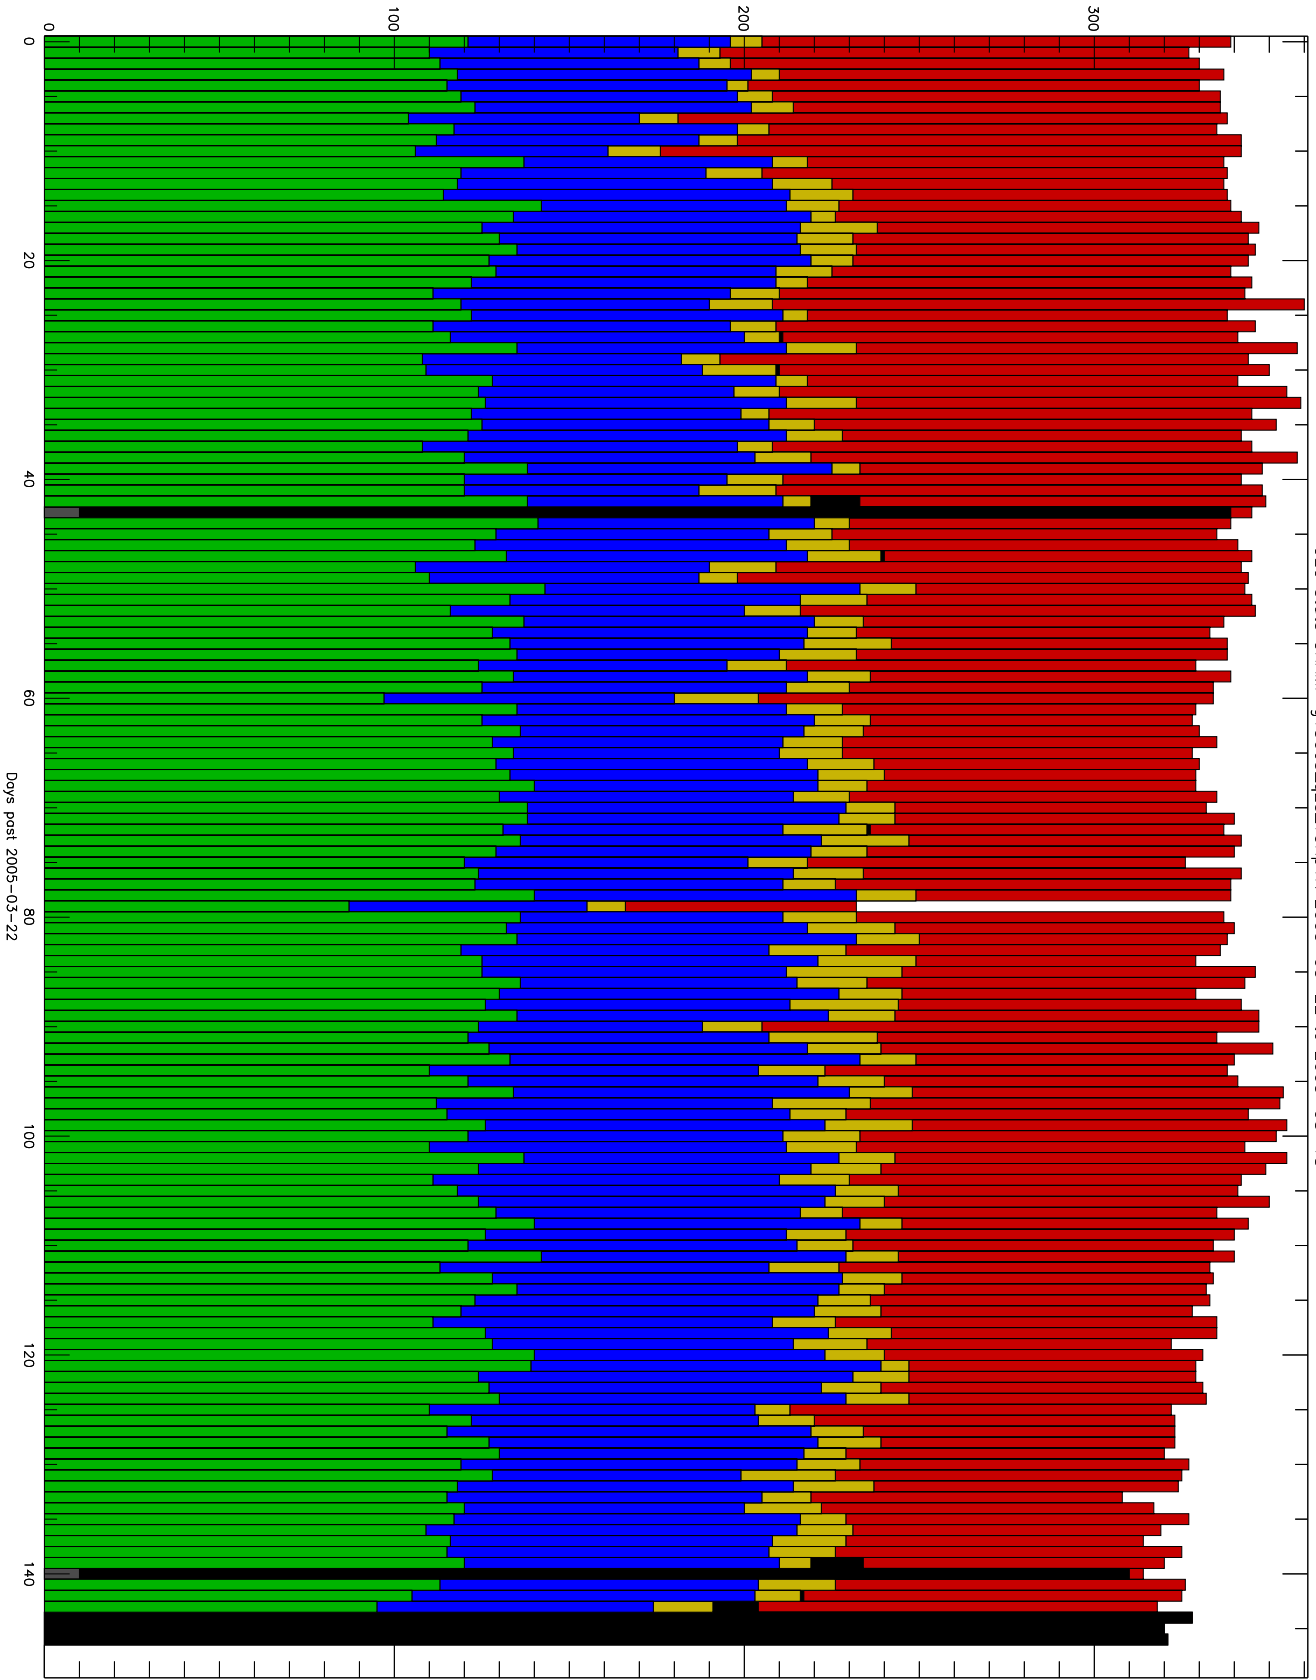

Number of occultations

GEO stats CHAMP g150c5-q2s_10kp1N 2005-03-22 to 2005-08-18

- CAL-F
- RET-F
- RET-U
- OCL-F
- OCL-U
- OCL-P