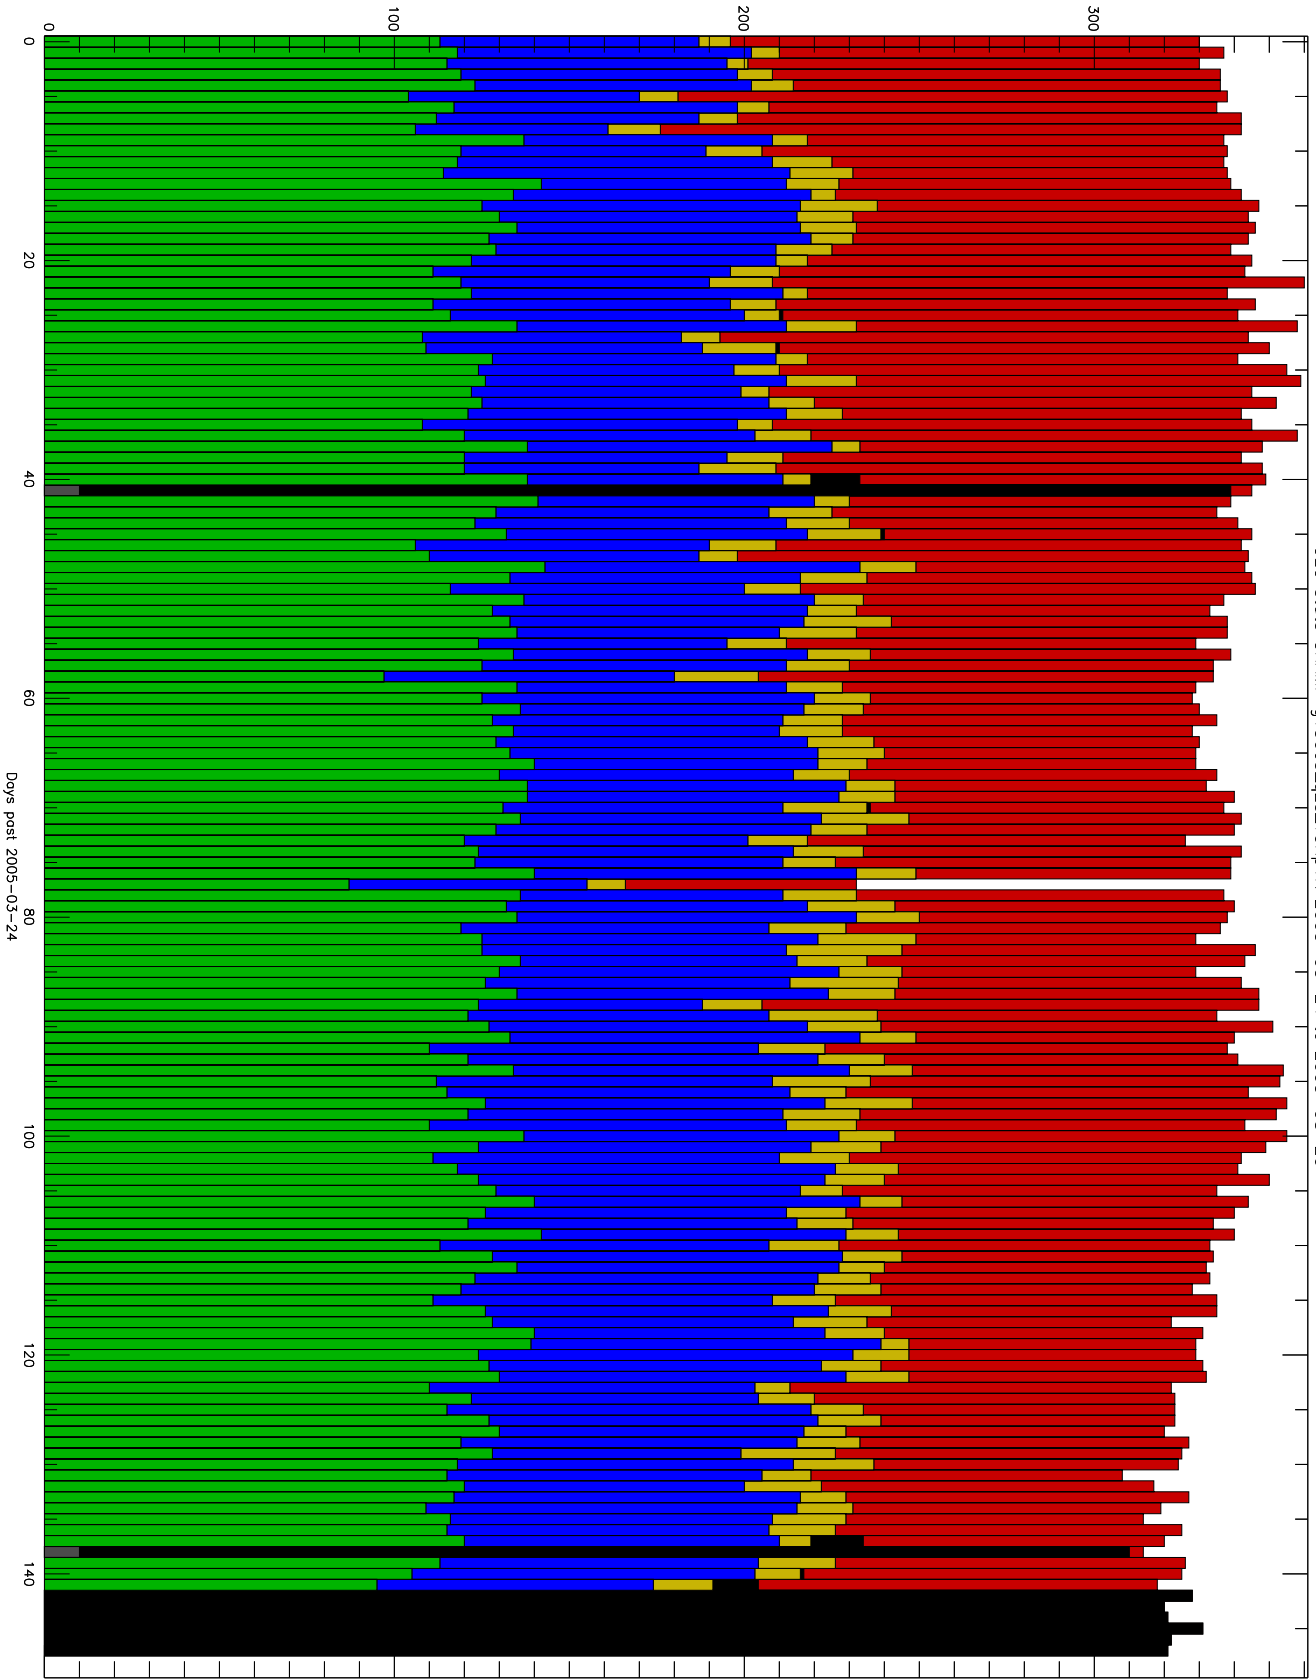

Number of occultations

GEO stats CHAMP g150c5-q2s\_10Kp1N 2005-03-24 to 2005-08-20

Days post 2005-03-24

- CAL-F
- RET-F
- RET-U
- OCL-F
- OCL-U
- OCL-P
- CAL-U