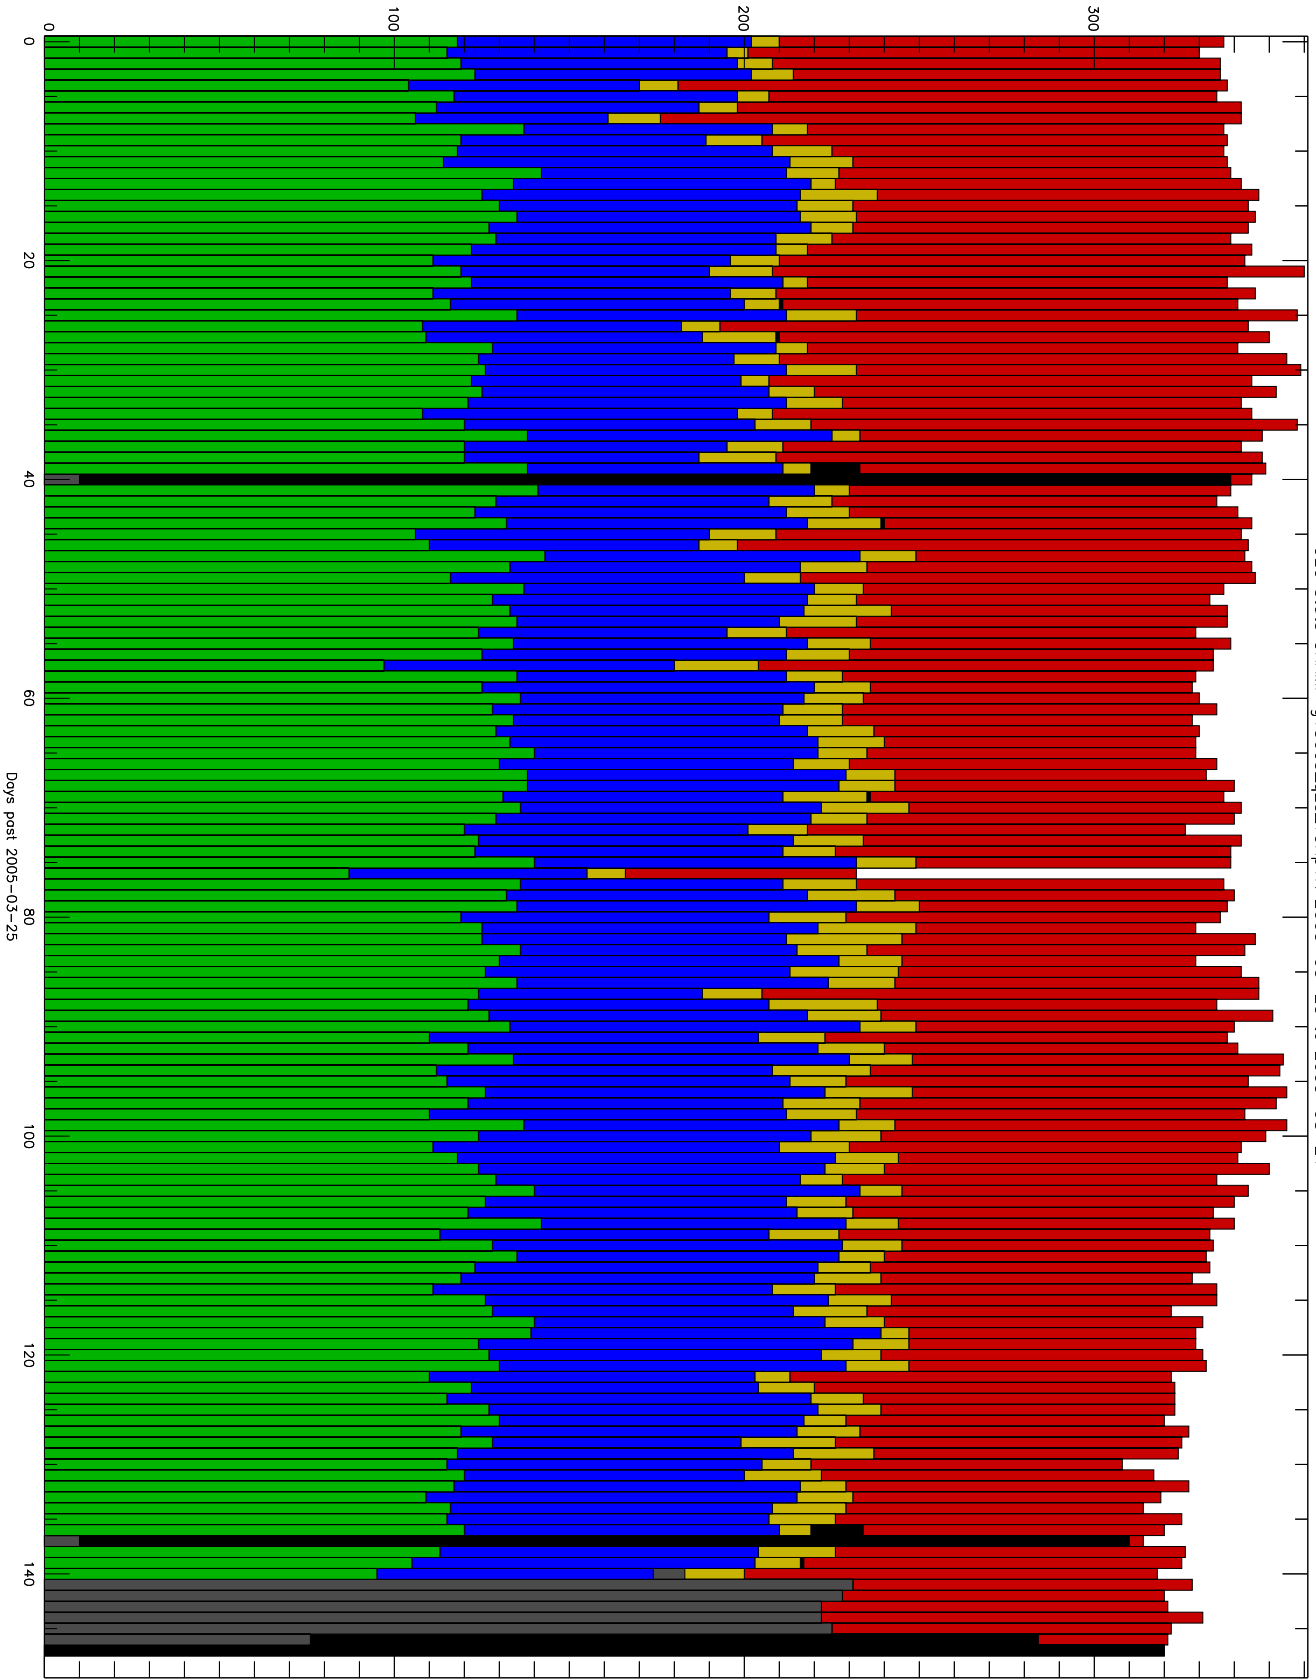

Number of occultations

GEO stats CHAMP g150c5-q2s_10kp1N 2005-03-25 to 2005-08-21

- CAL-F
- CAL-U
- RET-F
- RET-U
- OCL-F
- OCL-U
- OCL-P