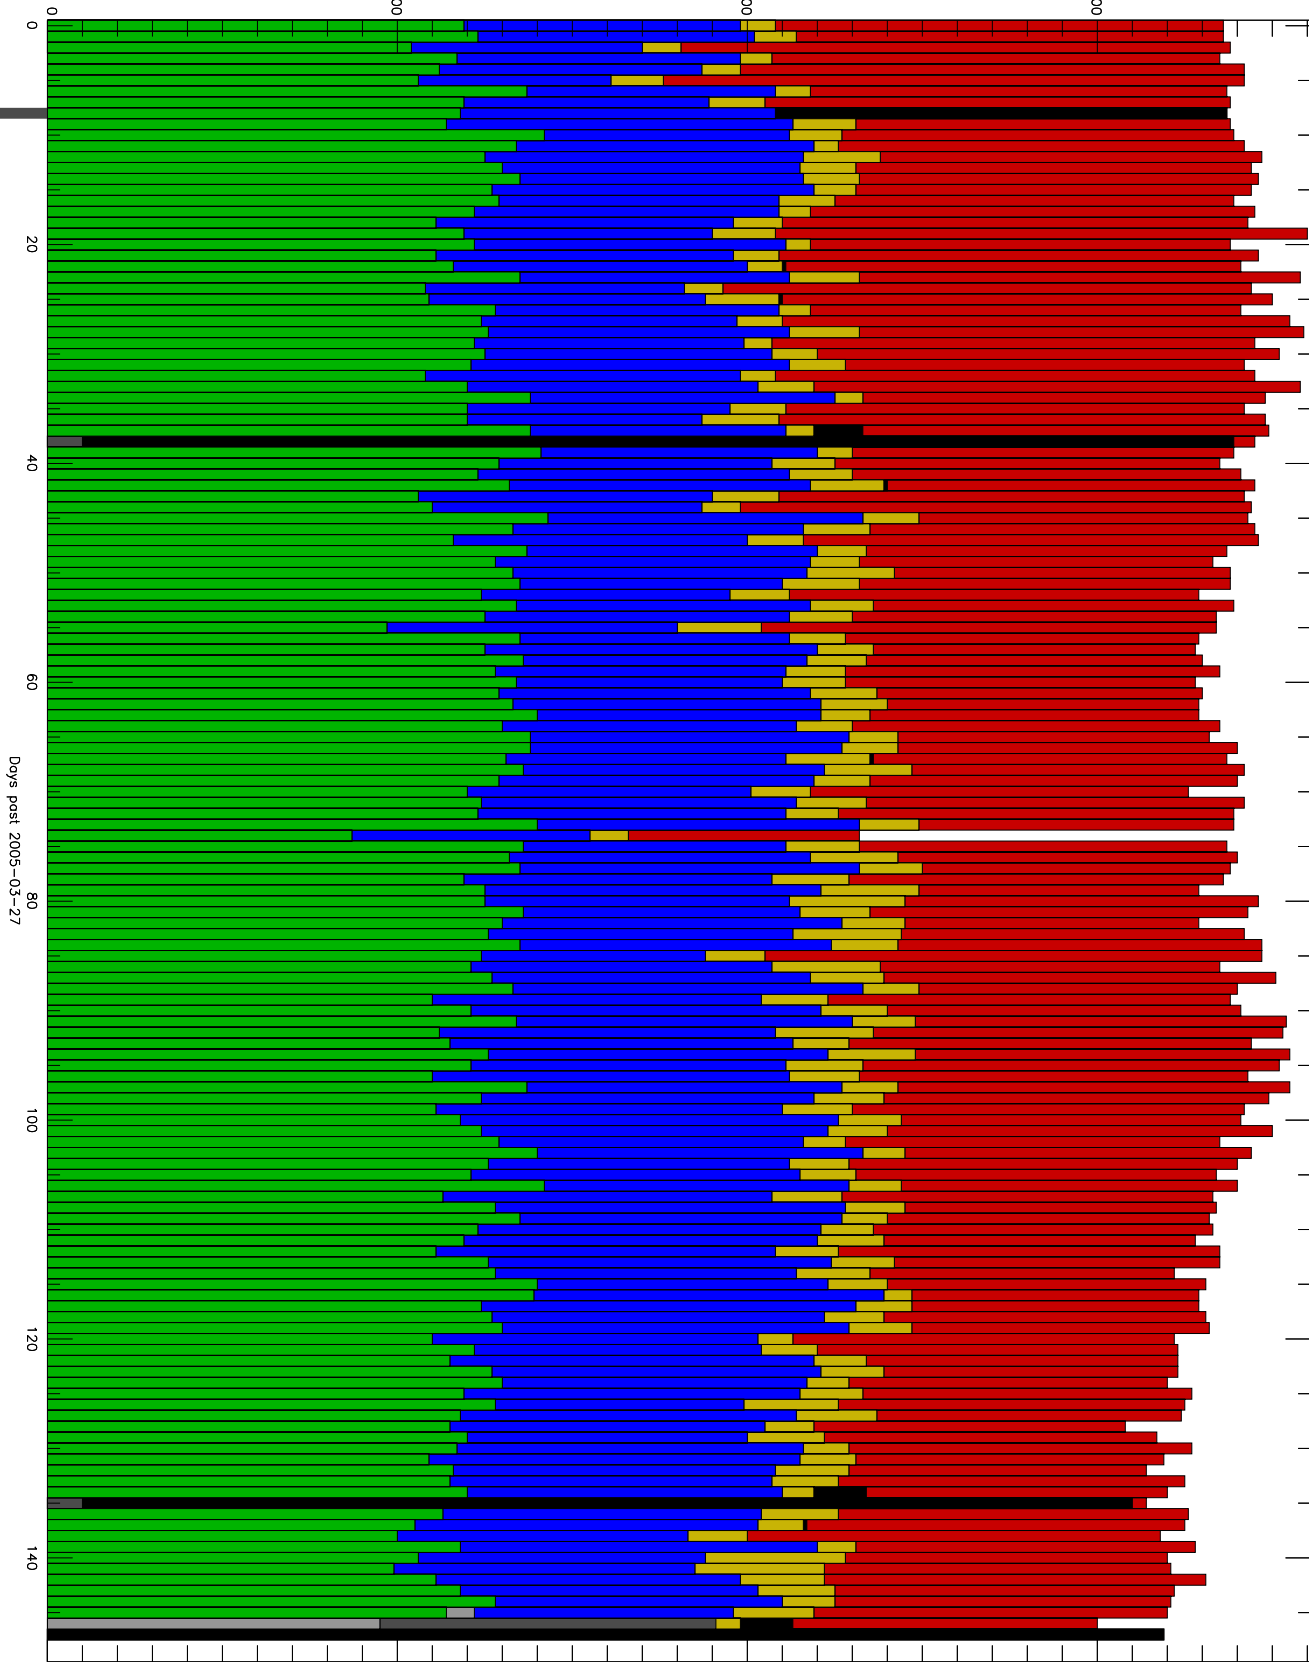

Number of occultations

GEO stats CHAMP g150c5-q2s\_10kp1N 2005-03-27 to 2005-08-23

CAL-F  
CAL-U  
RET-F  
RET-U  
OCL-F  
OCL-U  
OCL-P