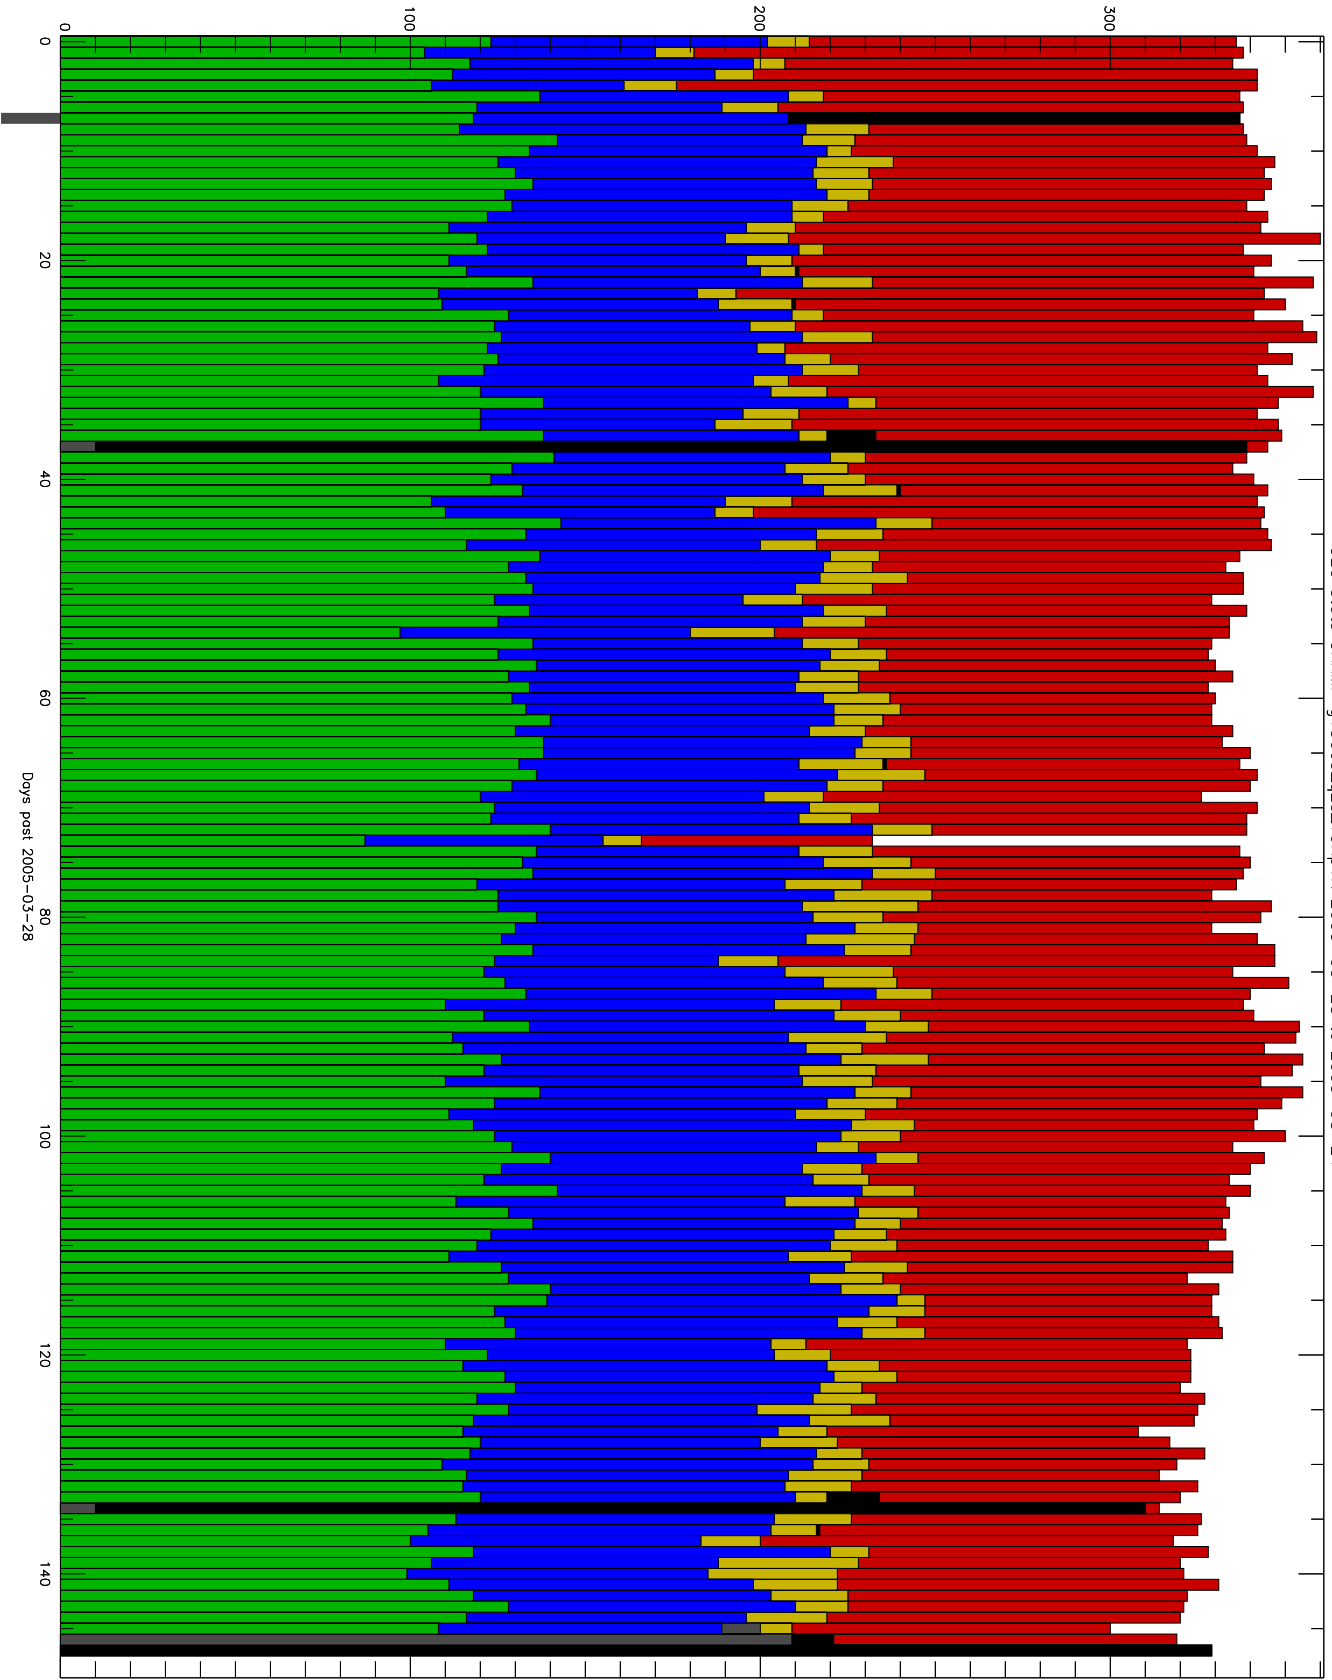

Number of occultations

GEO stats CHAMP g150c5-q2s\_10Kp1N 2005-03-28 to 2005-08-24

- CAL-F
- RET-F
- CAL-U
- RET-U
- OCL-F
- OCL-U
- OCL-P