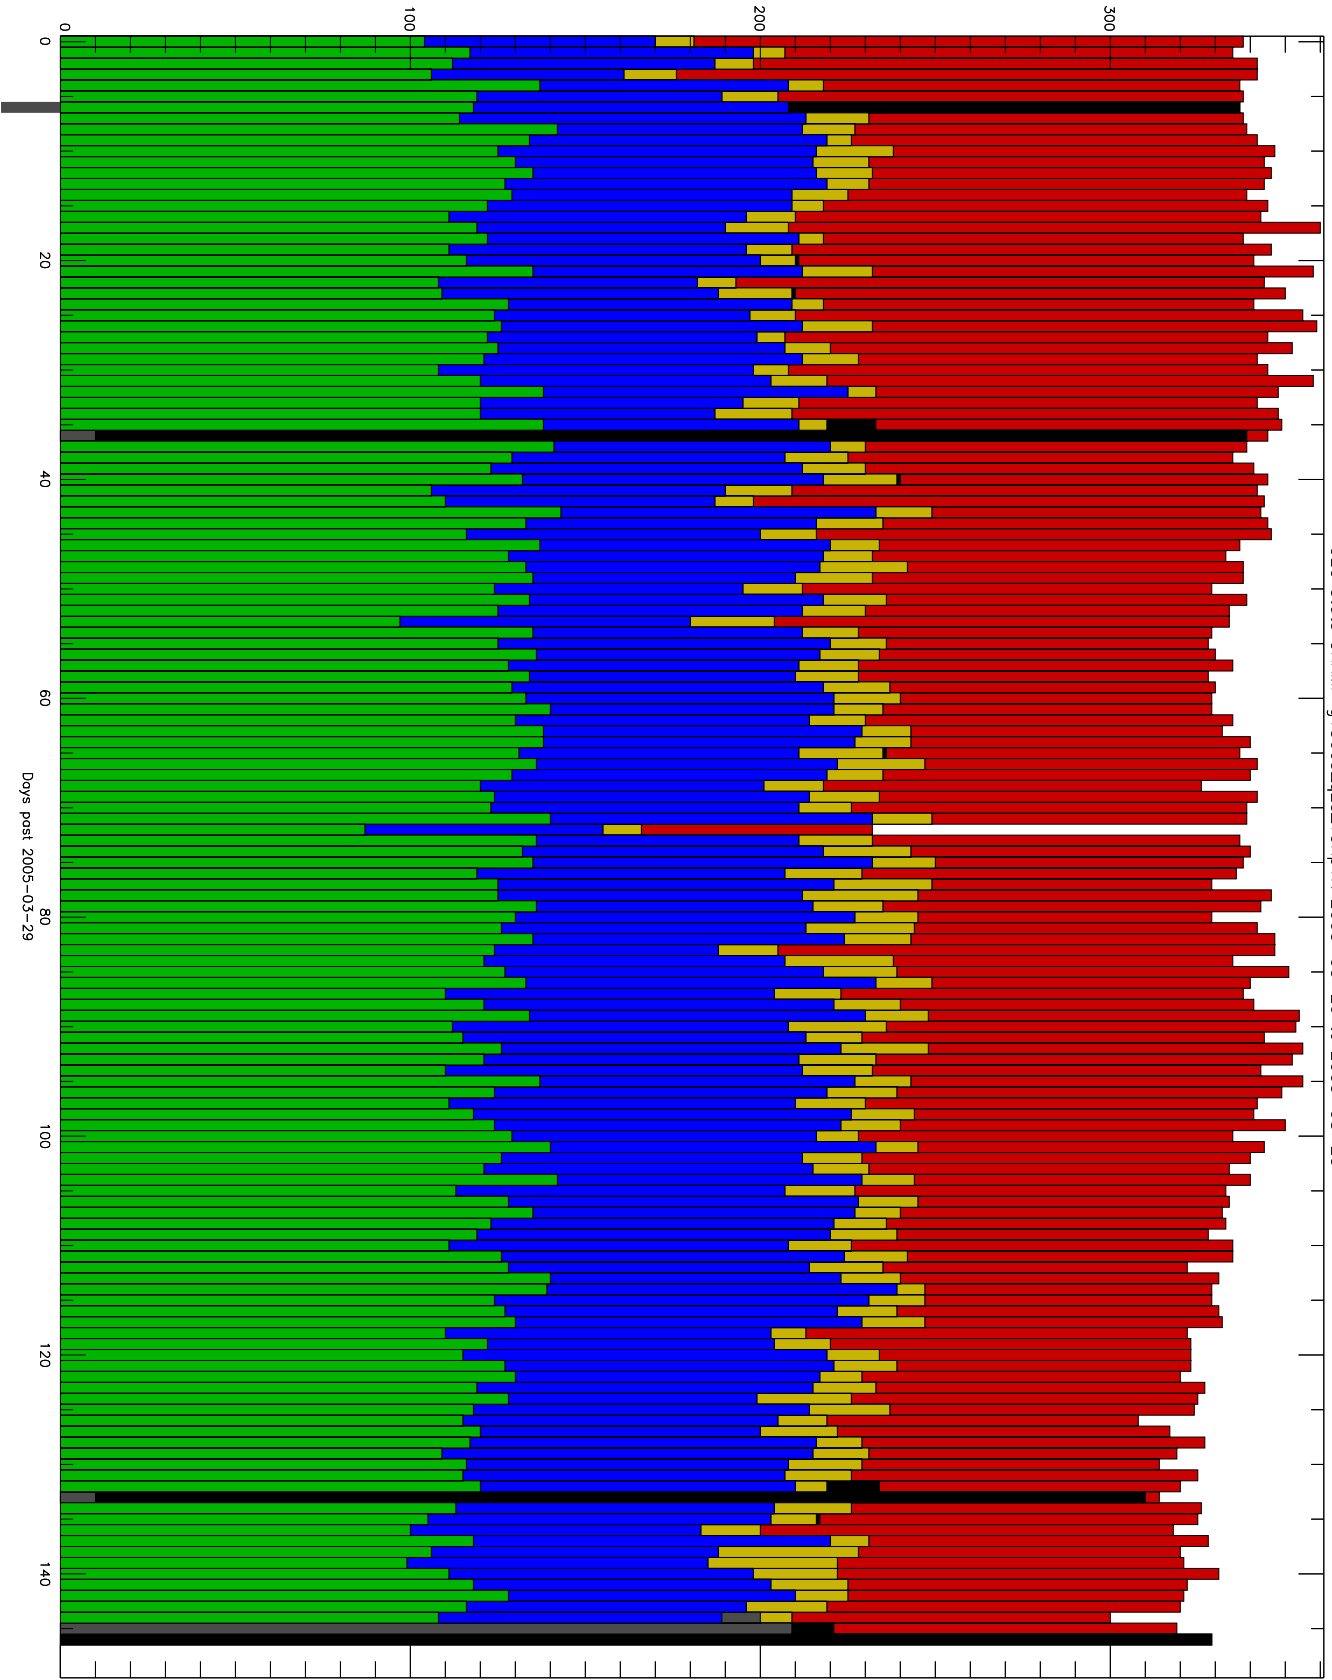

Number of occultations

GEO stats CHAMP g150c5-q2s_10Kp1N 2005-03-29 to 2005-08-25

- CAL-F
- RET-F
- CAL-U
- RET-U
- OCL-F
- OCL-U
- OCL-P