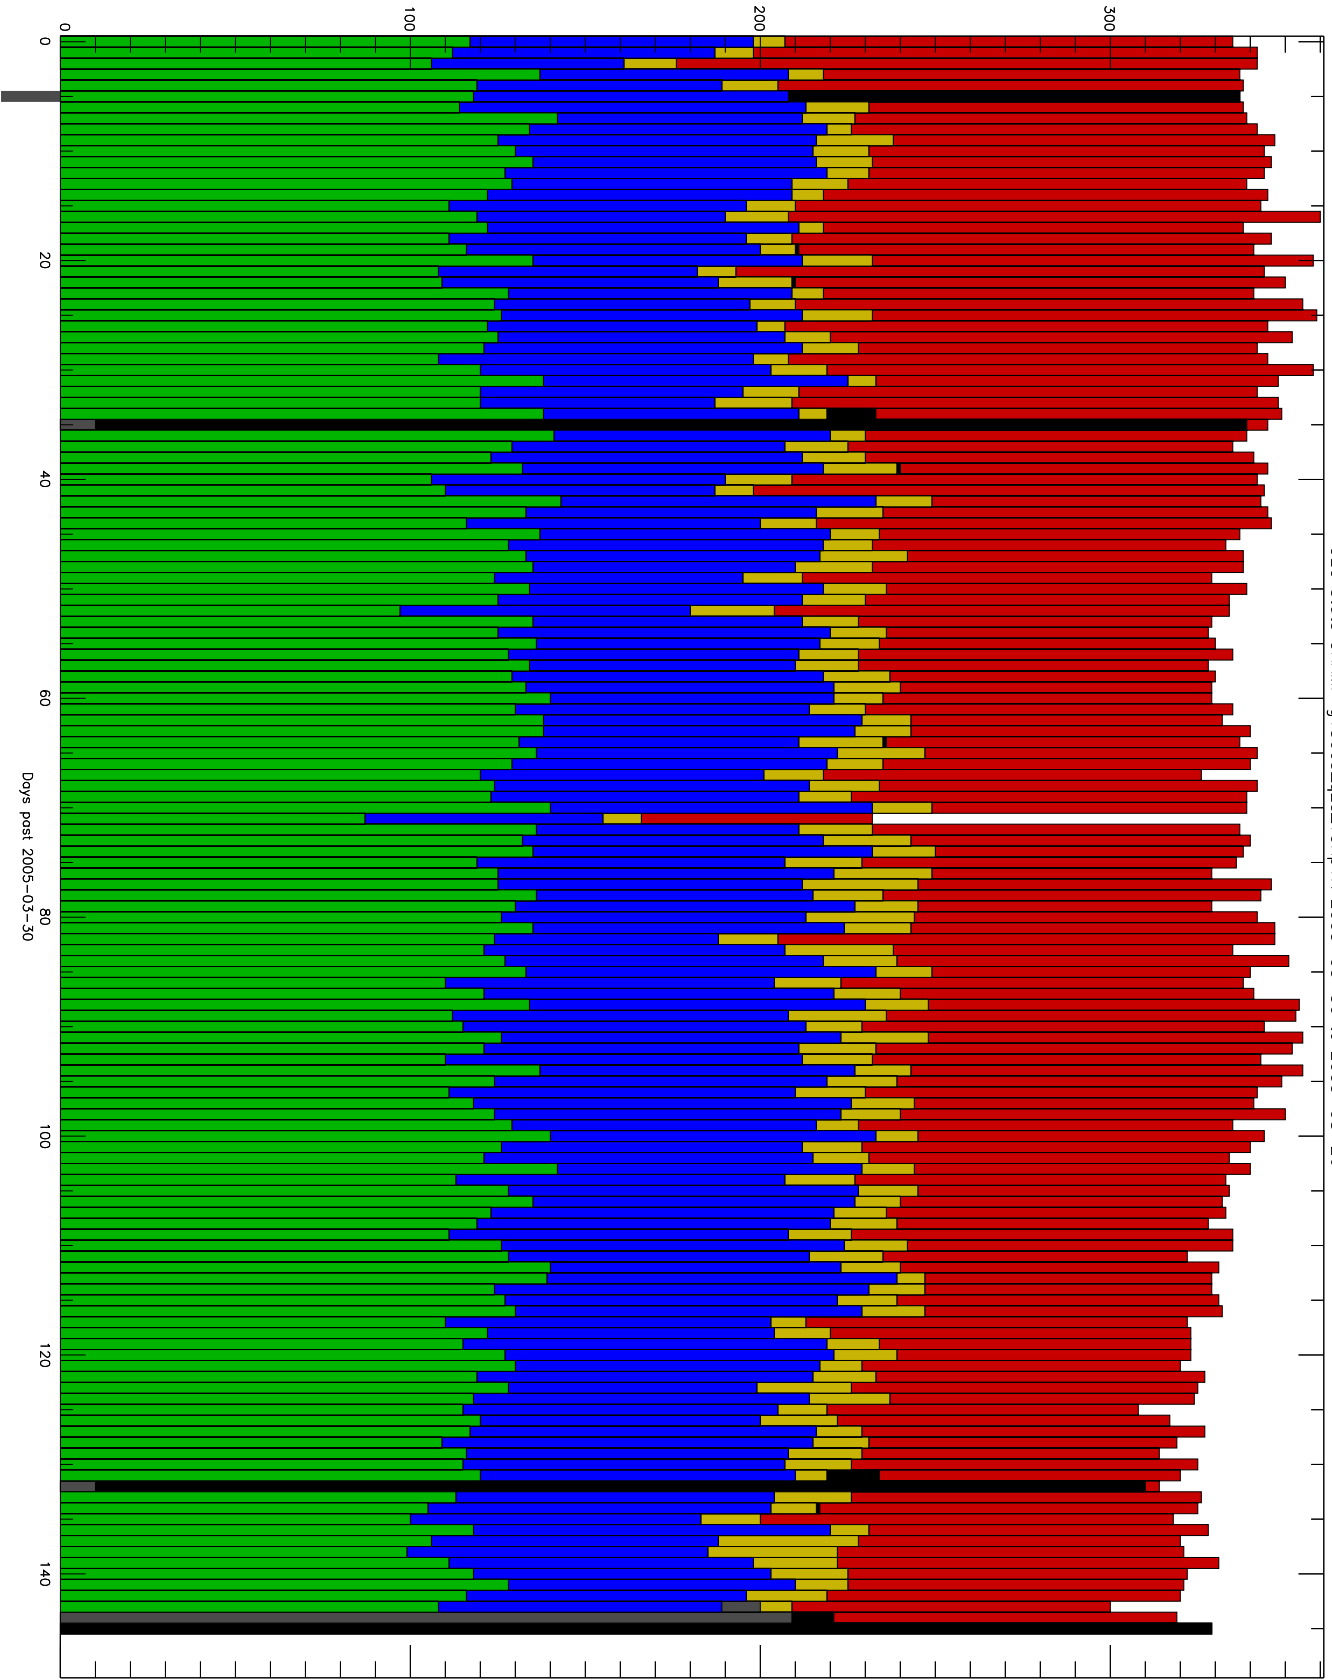

Number of occultations

GEO stats CHAMP g150c5-q2s_10kp1N 2005-03-30 to 2005-08-26

- CAL-F
- RET-F
- CAL-U
- RET-U
- OCL-F
- OCL-U
- OCL-P