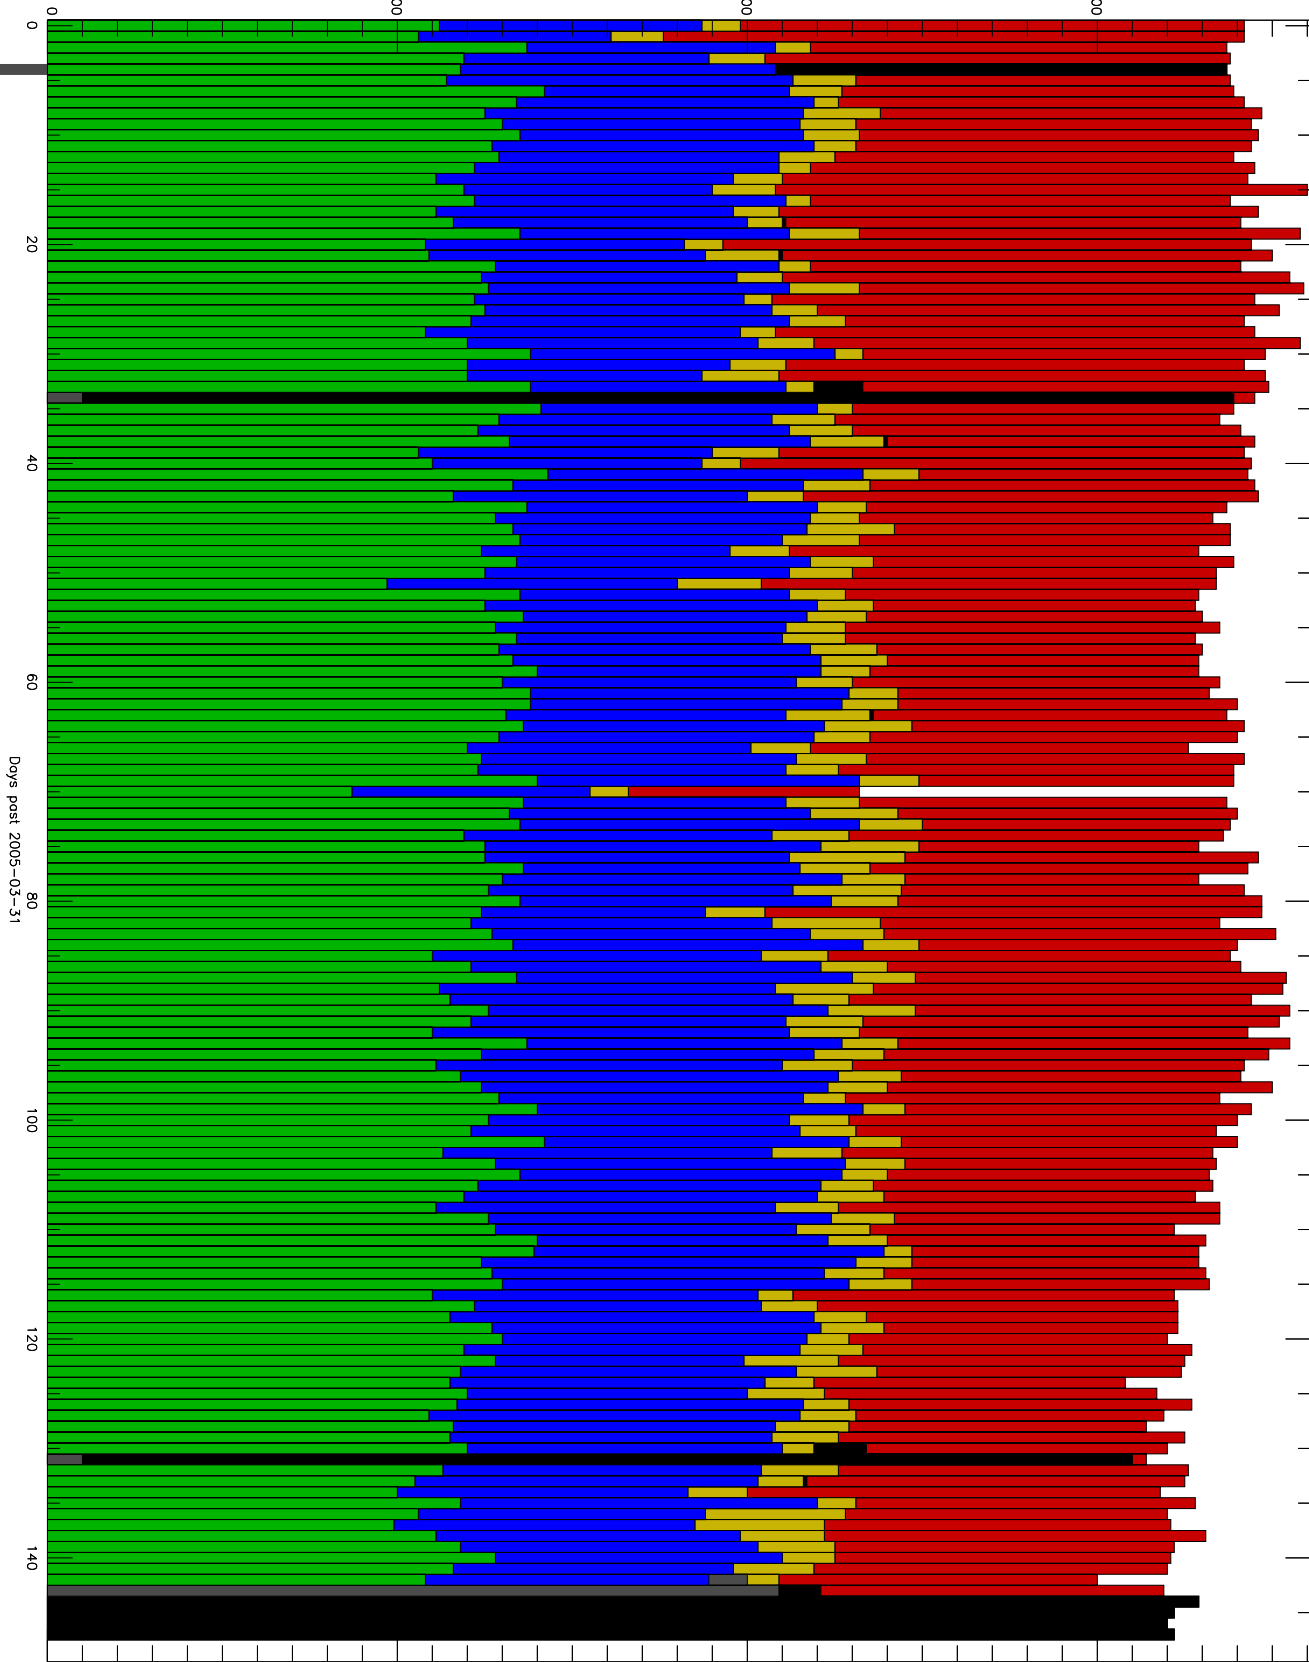

Number of occultations

GEO stats CHAMP g150c5-q2s_10Kp1N 2005-03-31 to 2005-08-27

- CAL-F
- CAL-U
- RET-F
- RET-U
- OCL-F
- OCL-U
- OCL-P