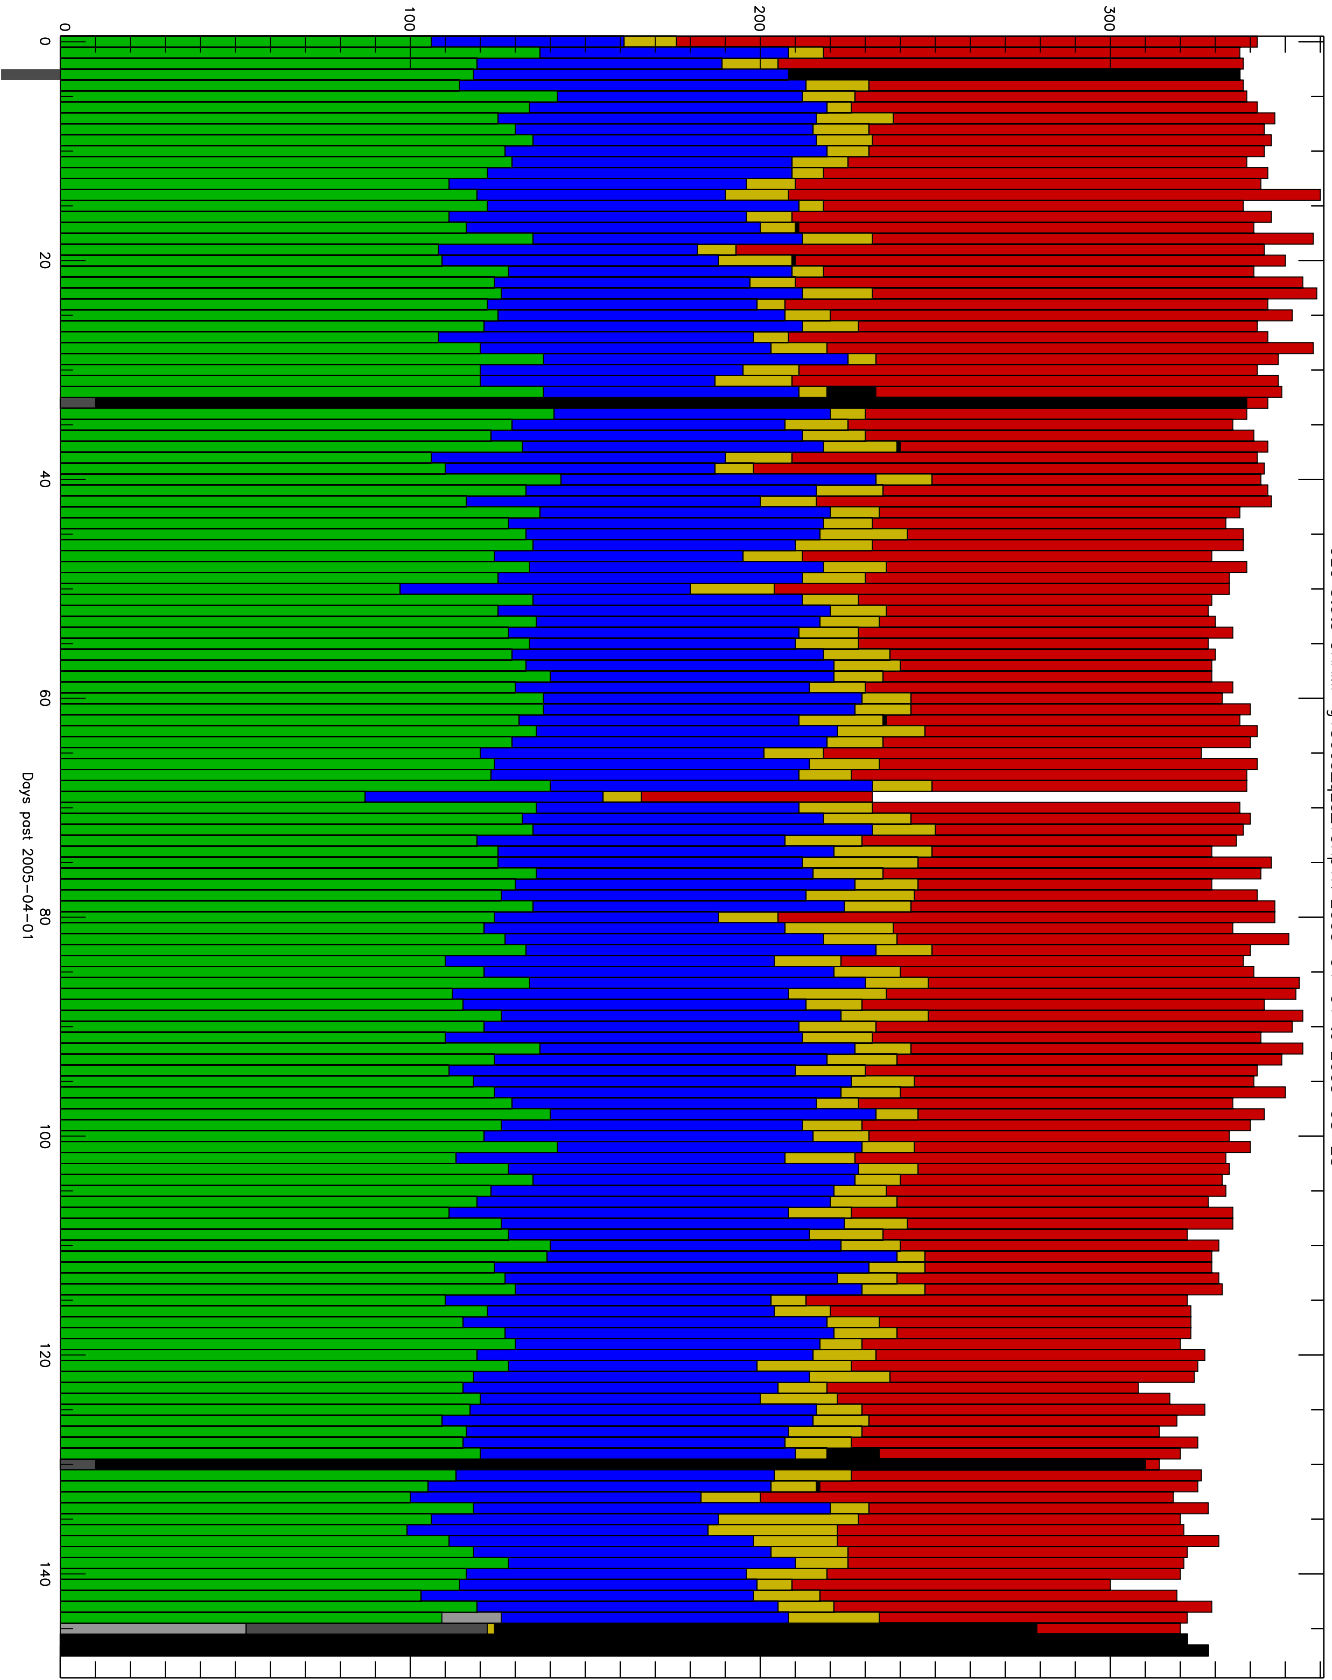

Number of occultations

GEO stats CHAMP g150c5-q2s_10kp1N 2005-04-01 to 2005-08-28

- CAL-F
- CAL-U
- RET-F
- RET-U
- OCL-F
- OCL-U
- OCL-P