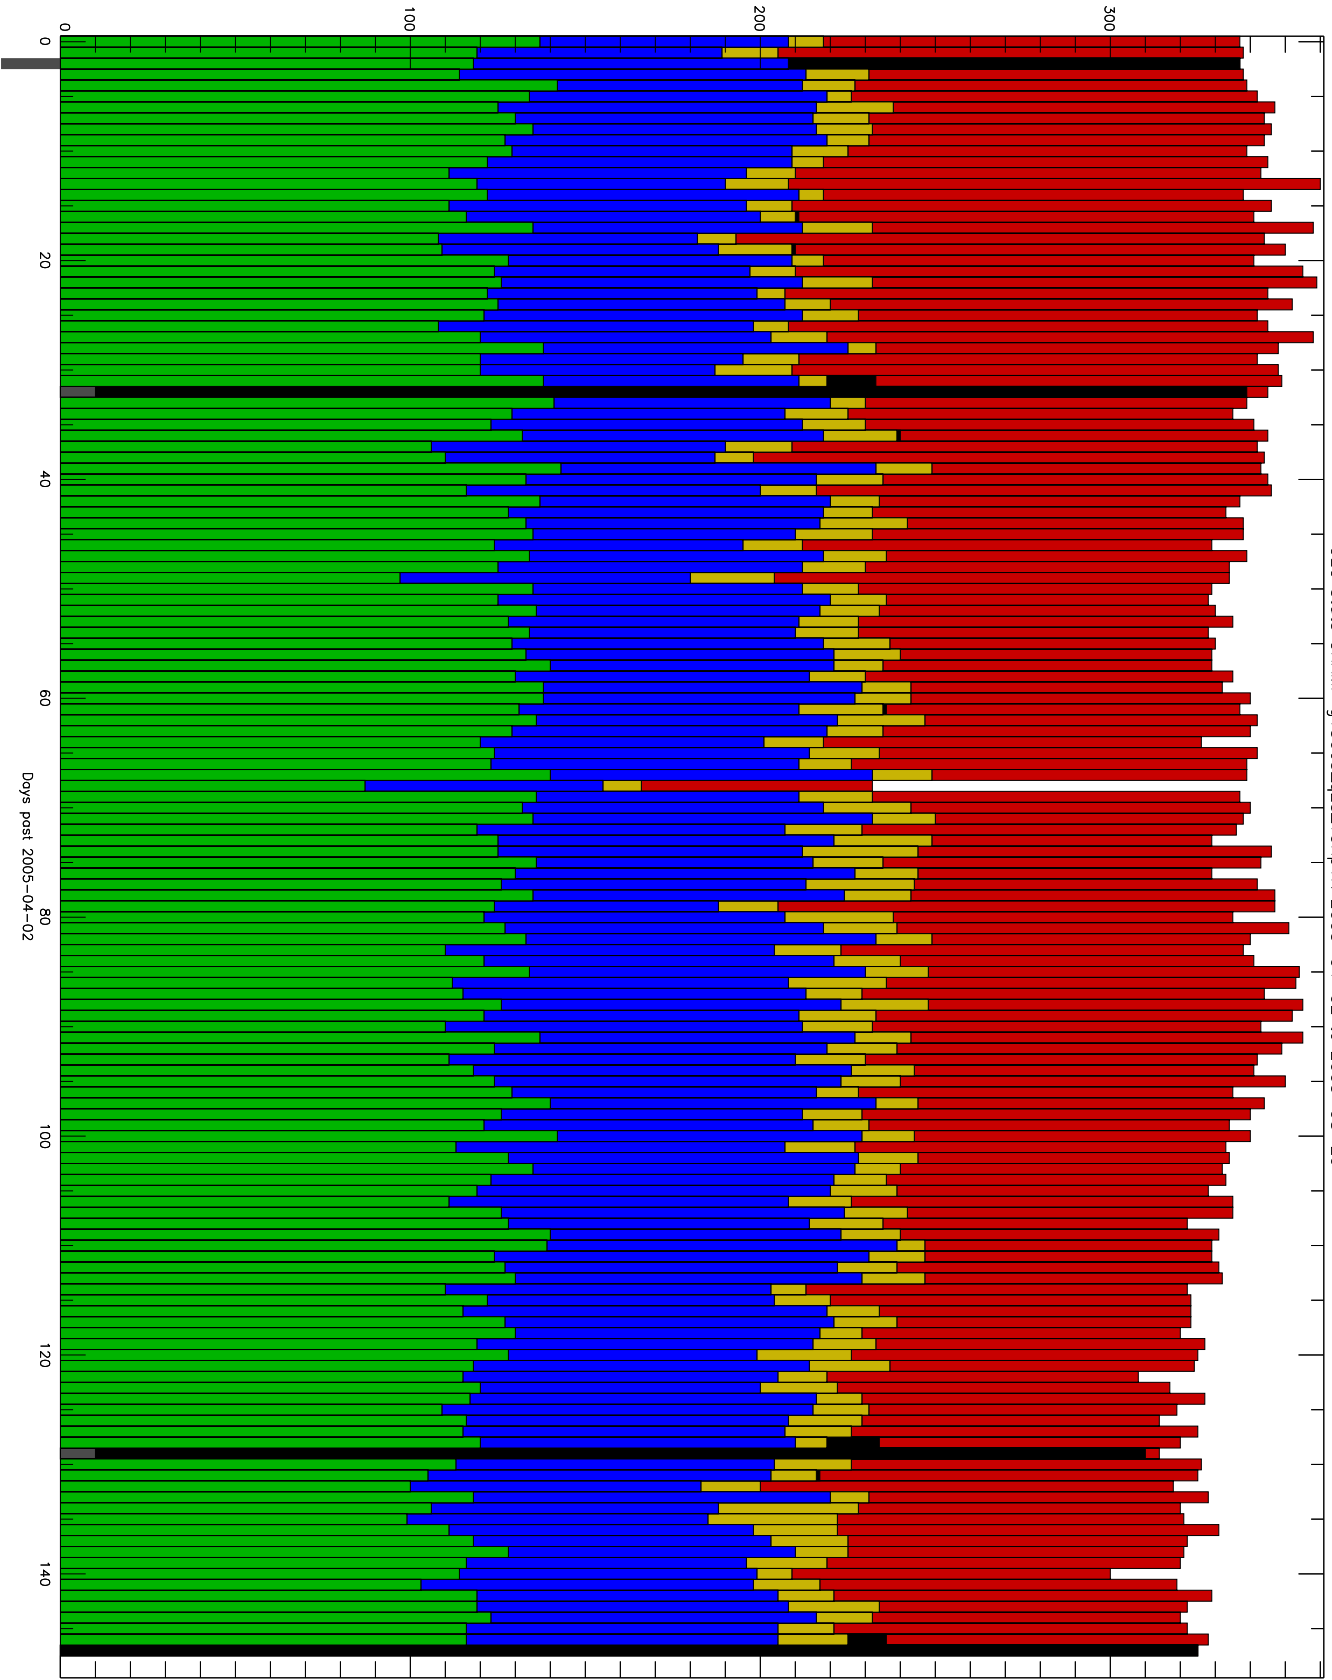

Number of occultations

GEO stats CHAMP g150c5-q2s_10kp1N 2005-04-02 to 2005-08-29

- CAL-F
- RET-F
- RET-U
- OCL-F
- OCL-U
- OCL-P