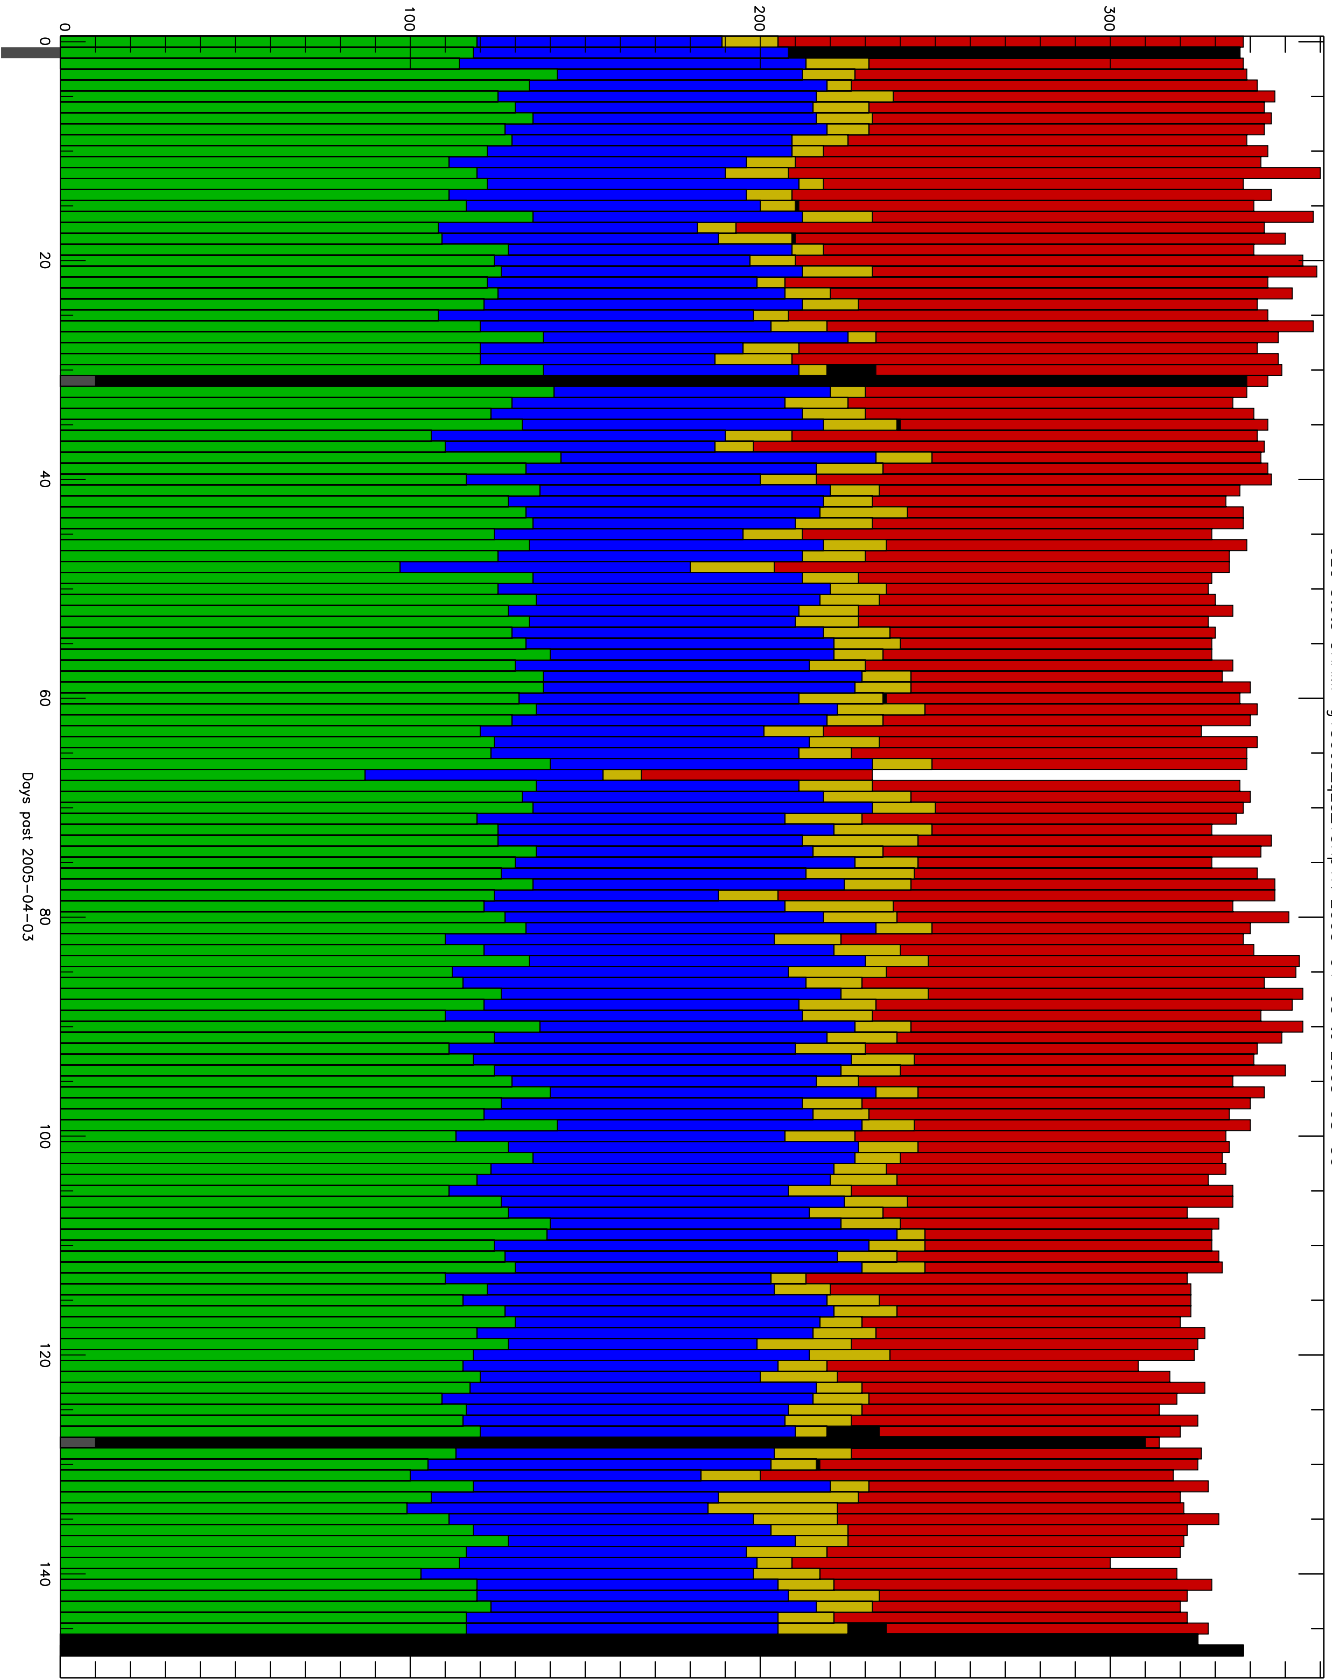

Number of occultations

GEO stats CHAMP g150c5-q2s_10kp1N 2005-04-03 to 2005-08-30

- CAL-F
- RET-F
- RET-U
- OCL-F
- OCL-U
- OCL-P