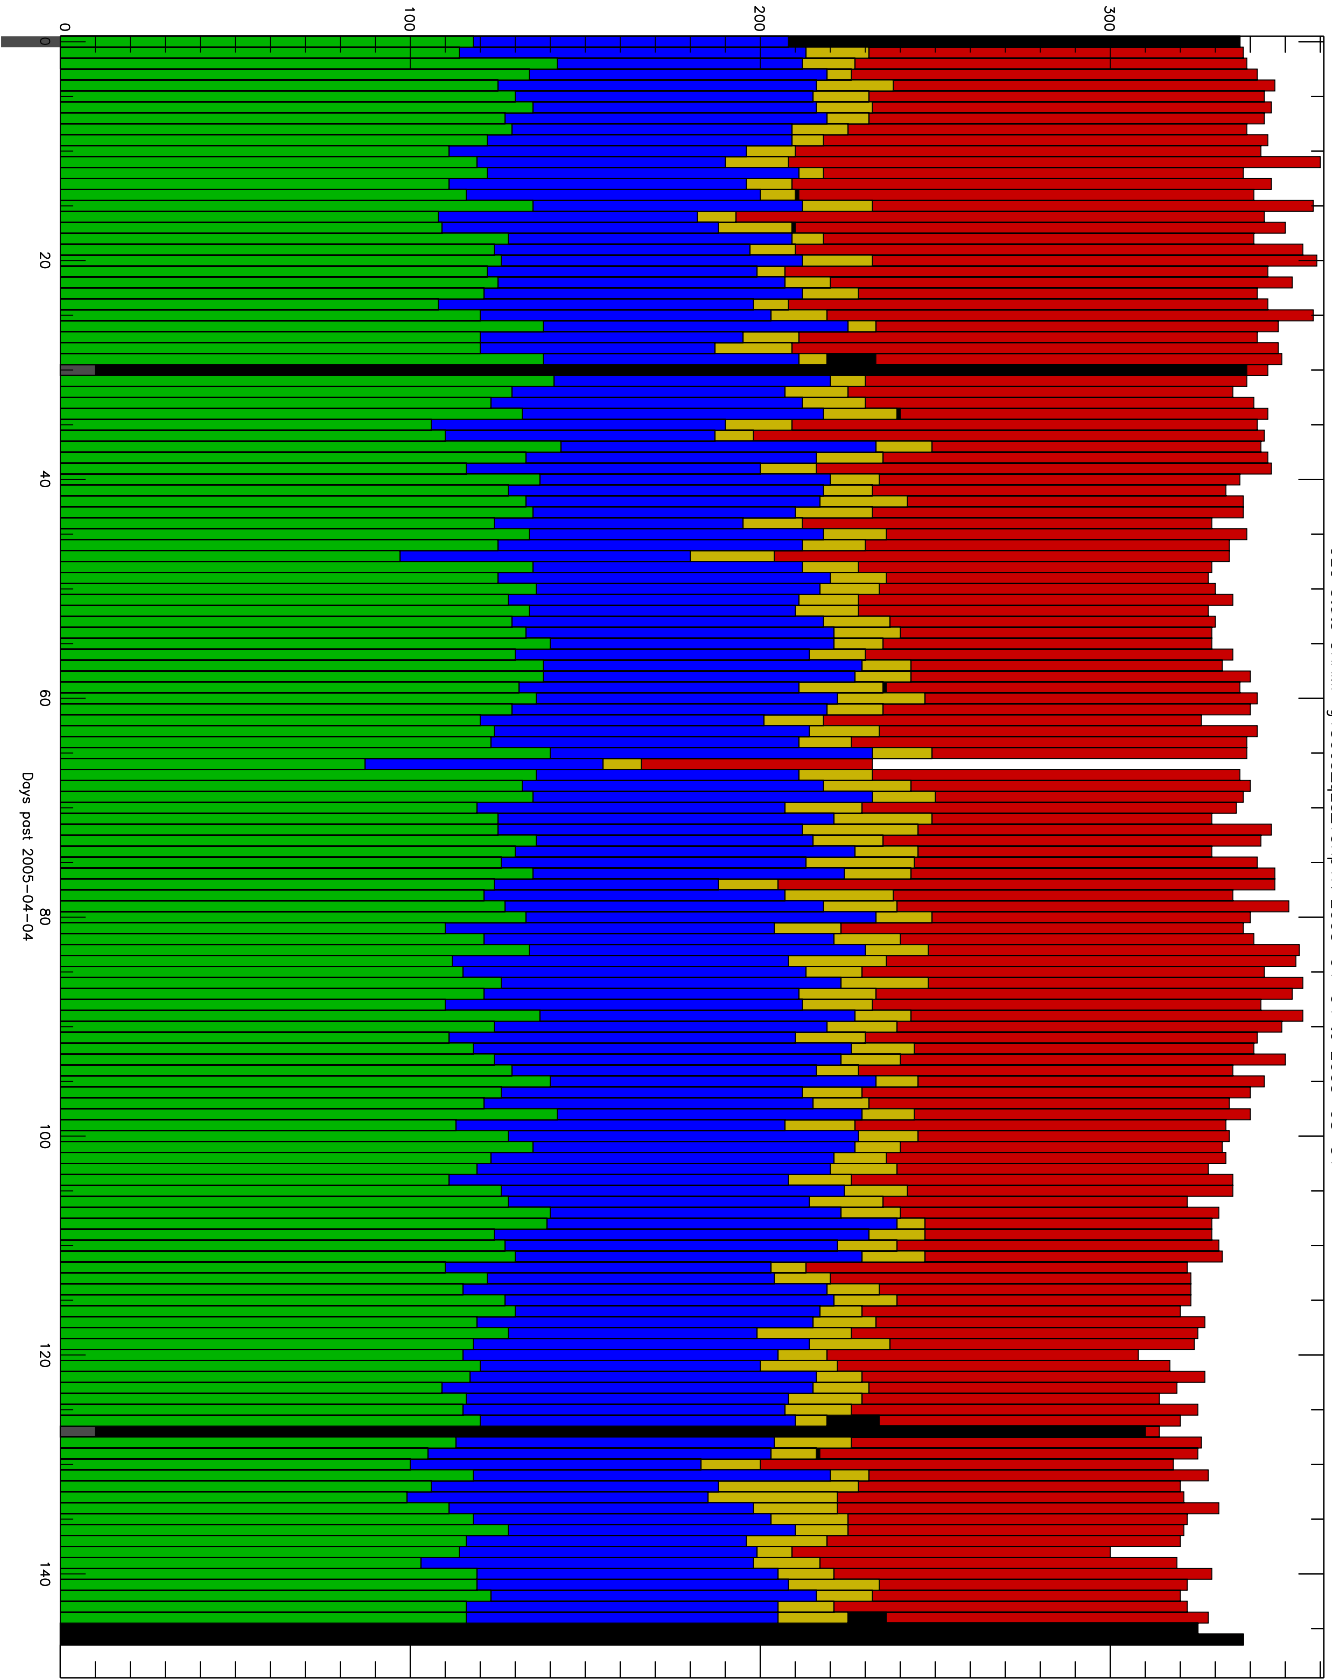

Number of occultations

GEO stats CHAMP g150c5-q2s\_10kp1N 2005-04-04 to 2005-08-31

Days post 2005-04-04

- CAL-F
- RET-F
- CAL-U
- RET-U
- OCL-F
- OCL-U
- OCL-P