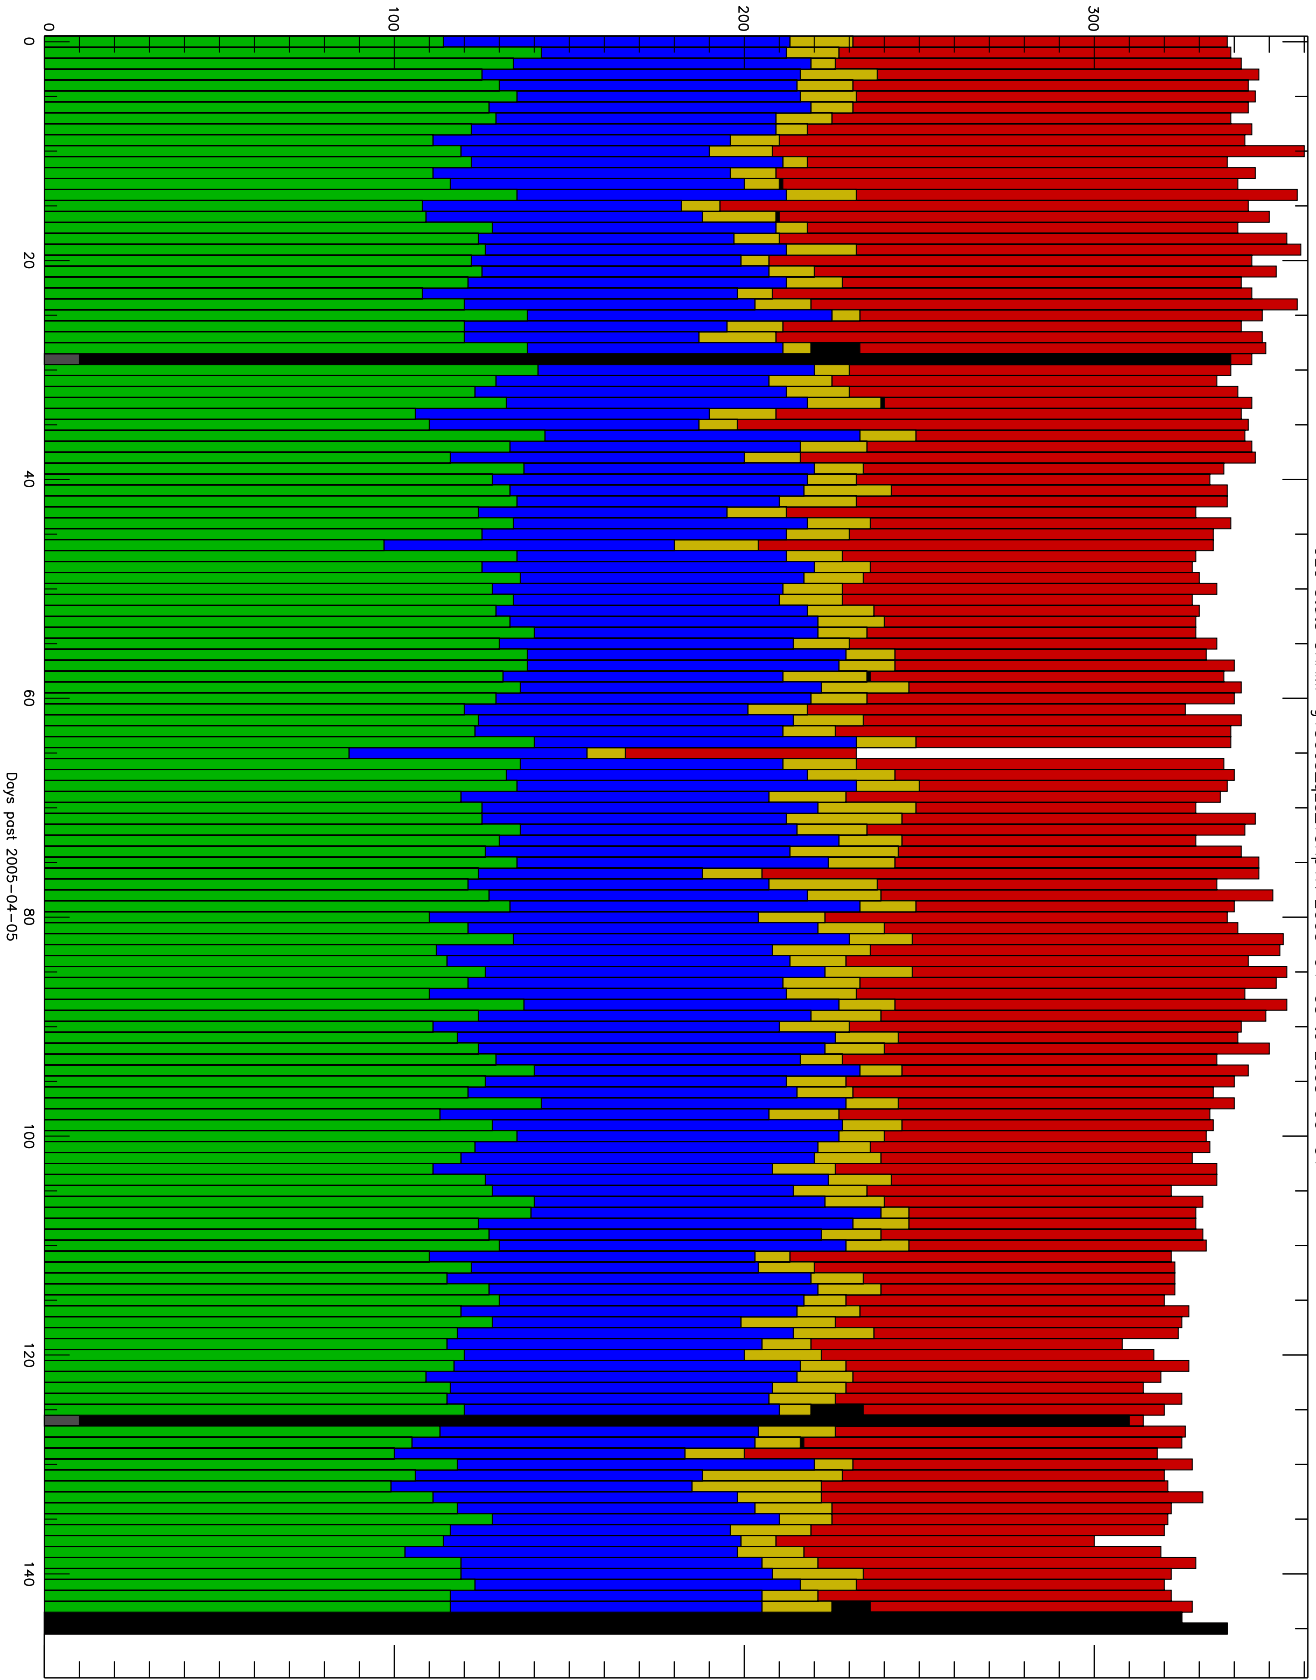

Number of occultations

GEO stats CHAMP g150c5-q2s\_10kp1N 2005-04-05 to 2005-09-01

- CAL-F
- RET-F
- CAL-U
- RET-U
- OCL-F
- OCL-U
- OCL-P