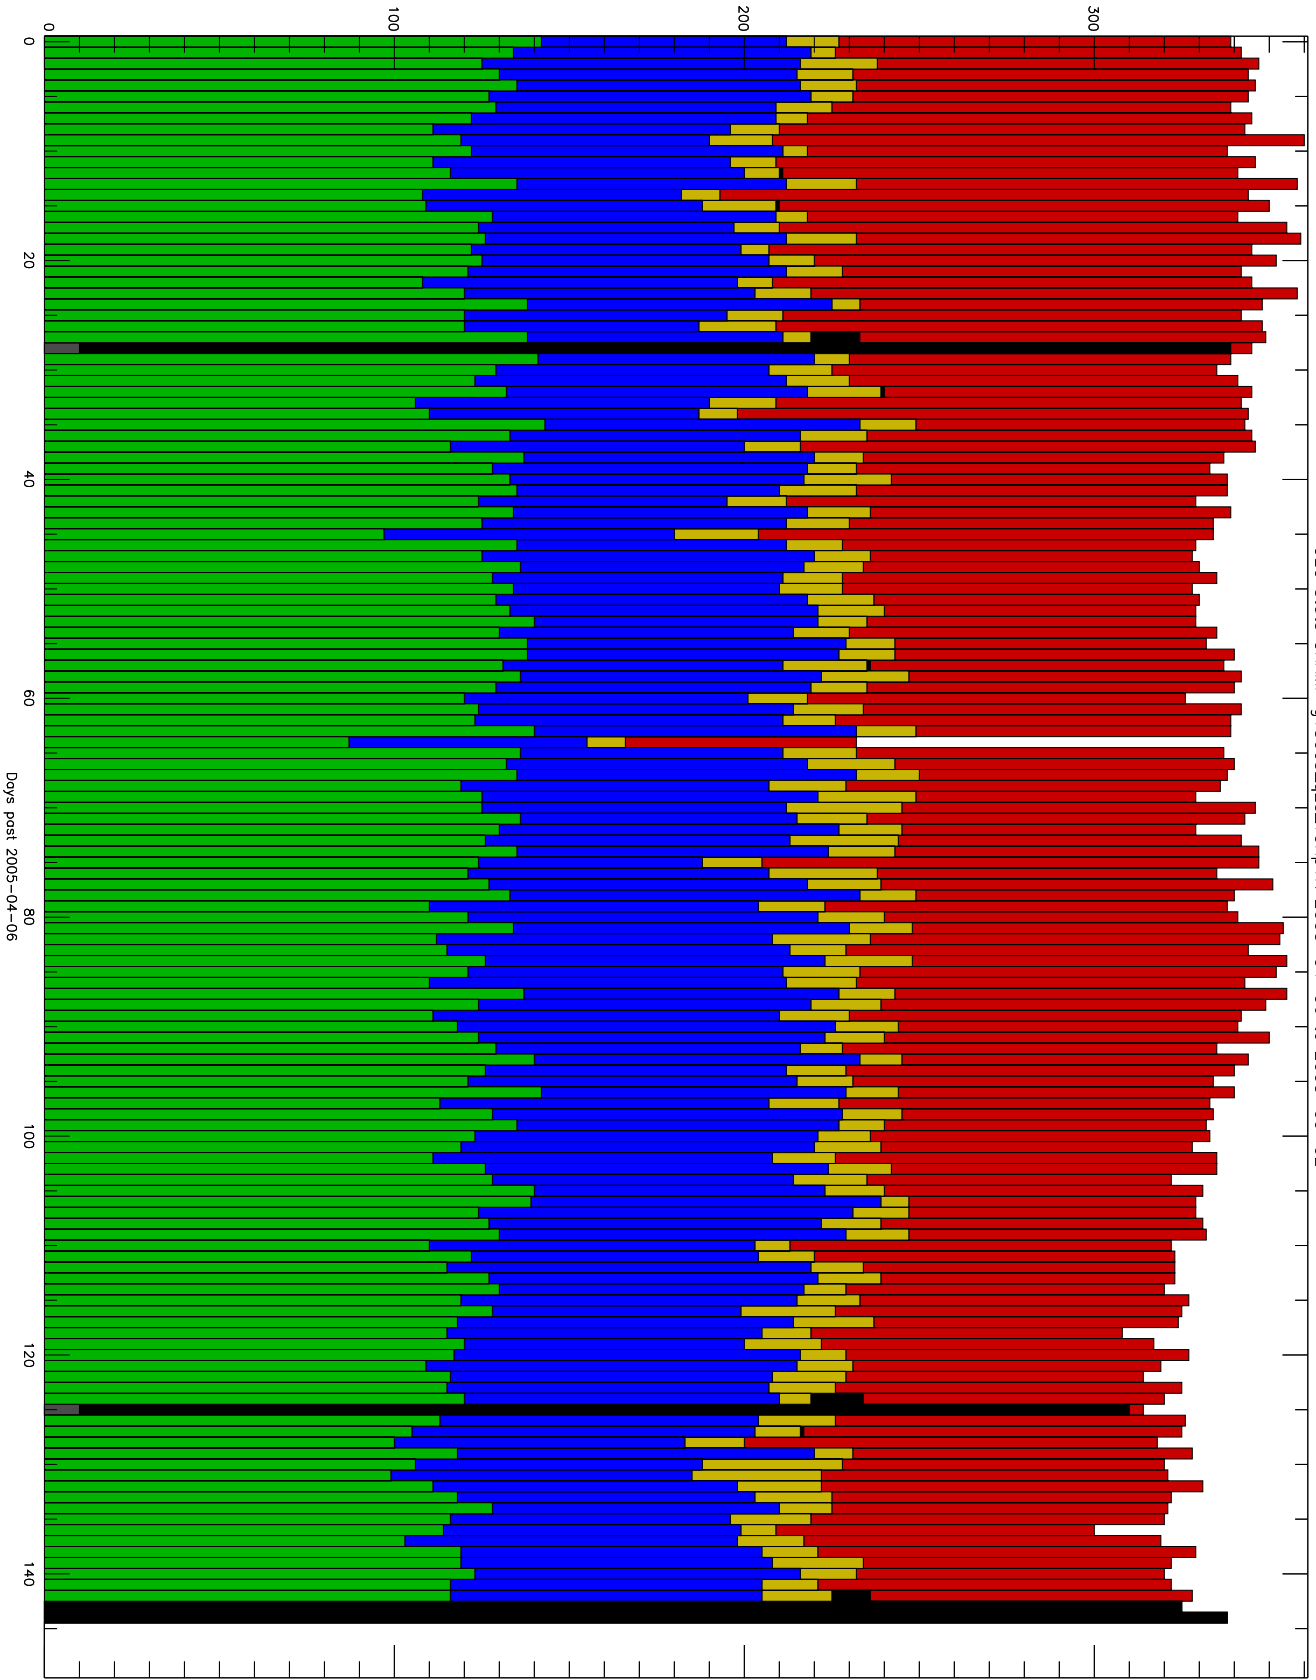

Number of occultations

GEO stats CHAMP g150c5-q2s\_10kp1N 2005-04-06 to 2005-09-02

Days post 2005-04-06

- CAL-F
- RET-F
- CAL-U
- RET-U
- OCL-F
- RET-P
- OCL-U