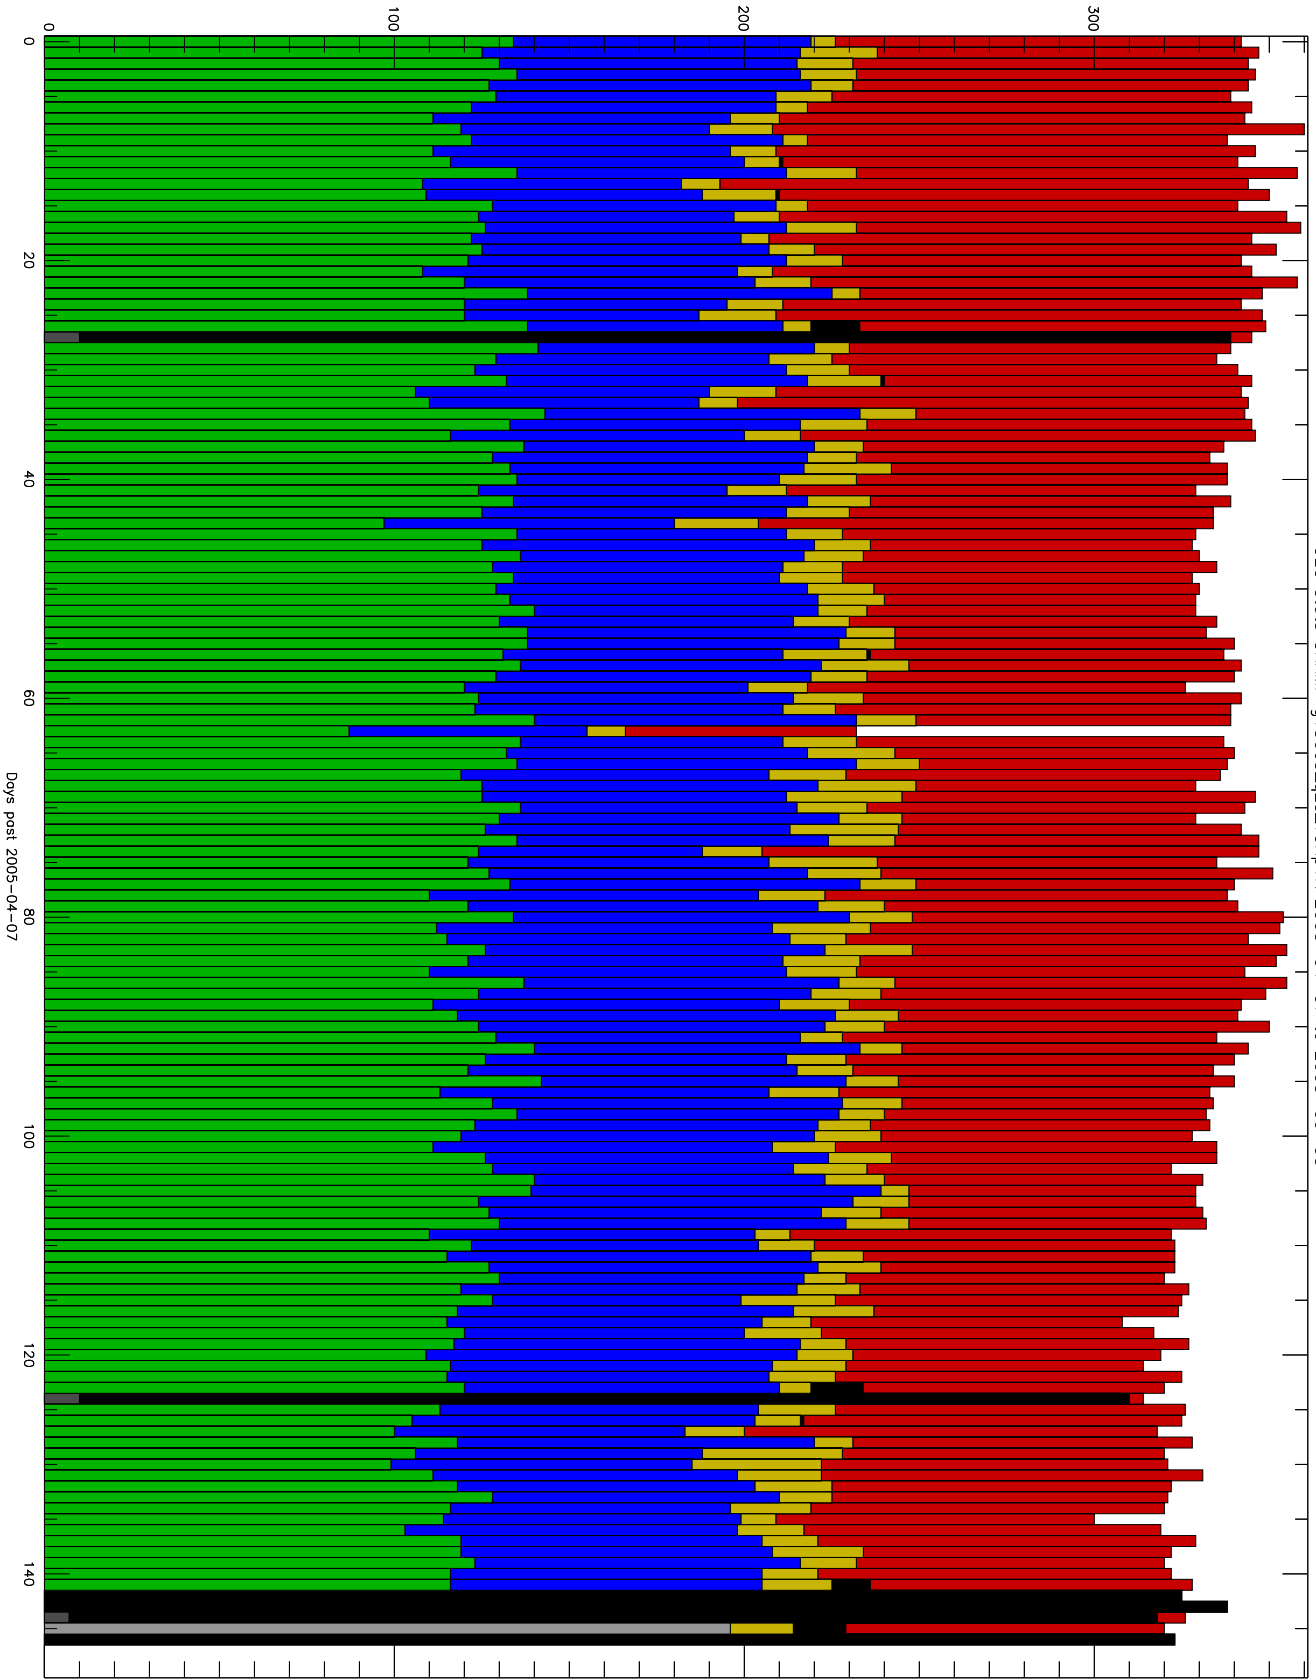

Number of occultations

GEO stats CHAMP g150c5-q2s_10kp1N 2005-04-07 to 2005-09-03

- CAL-F
- CAL-U
- RET-F
- RET-U
- OCL-F
- OCL-U
- OCL-P