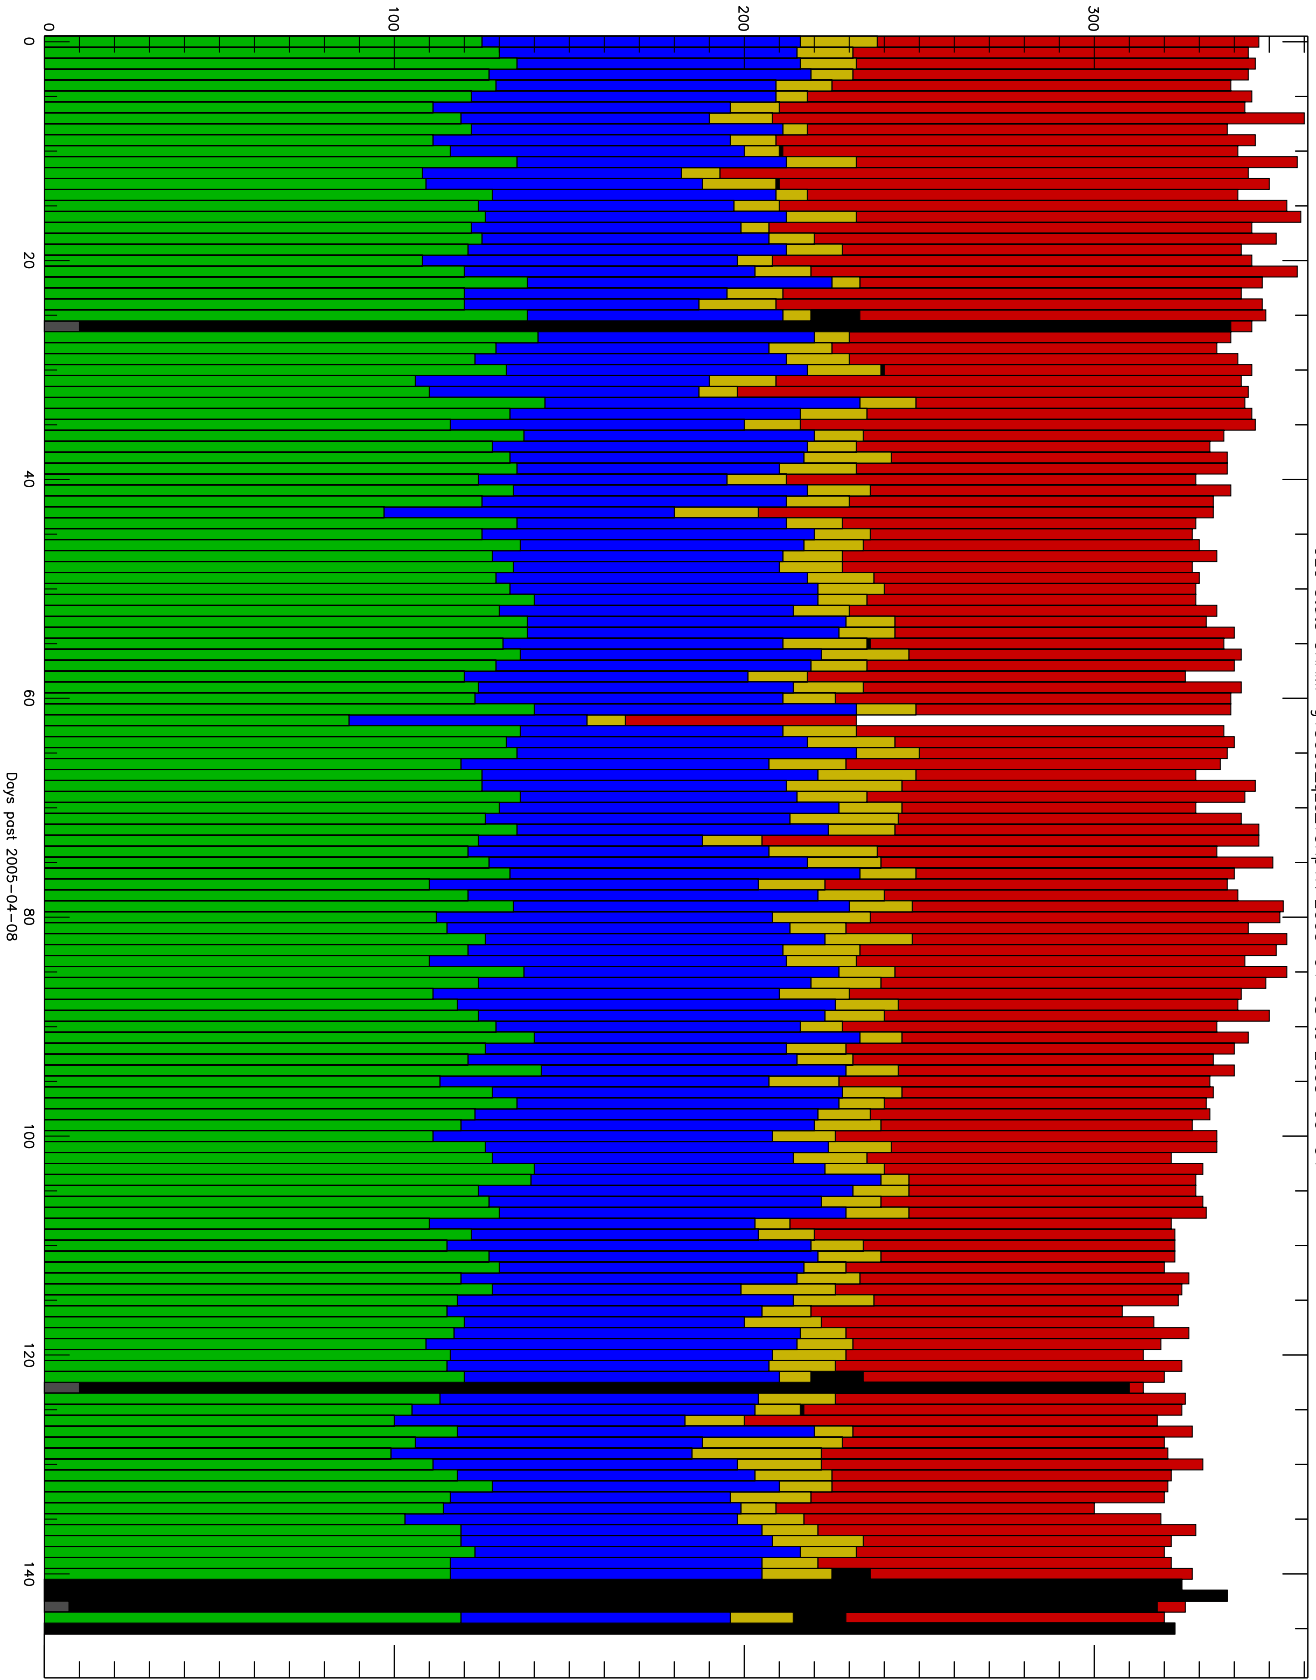

Number of occultations

GEO stats CHAMP g150c5-q2s\_10kp1N 2005-04-08 to 2005-09-04

- CAL-F
- RET-F
- CAL-U
- RET-U
- OCL-F
- OCL-U
- OCL-P